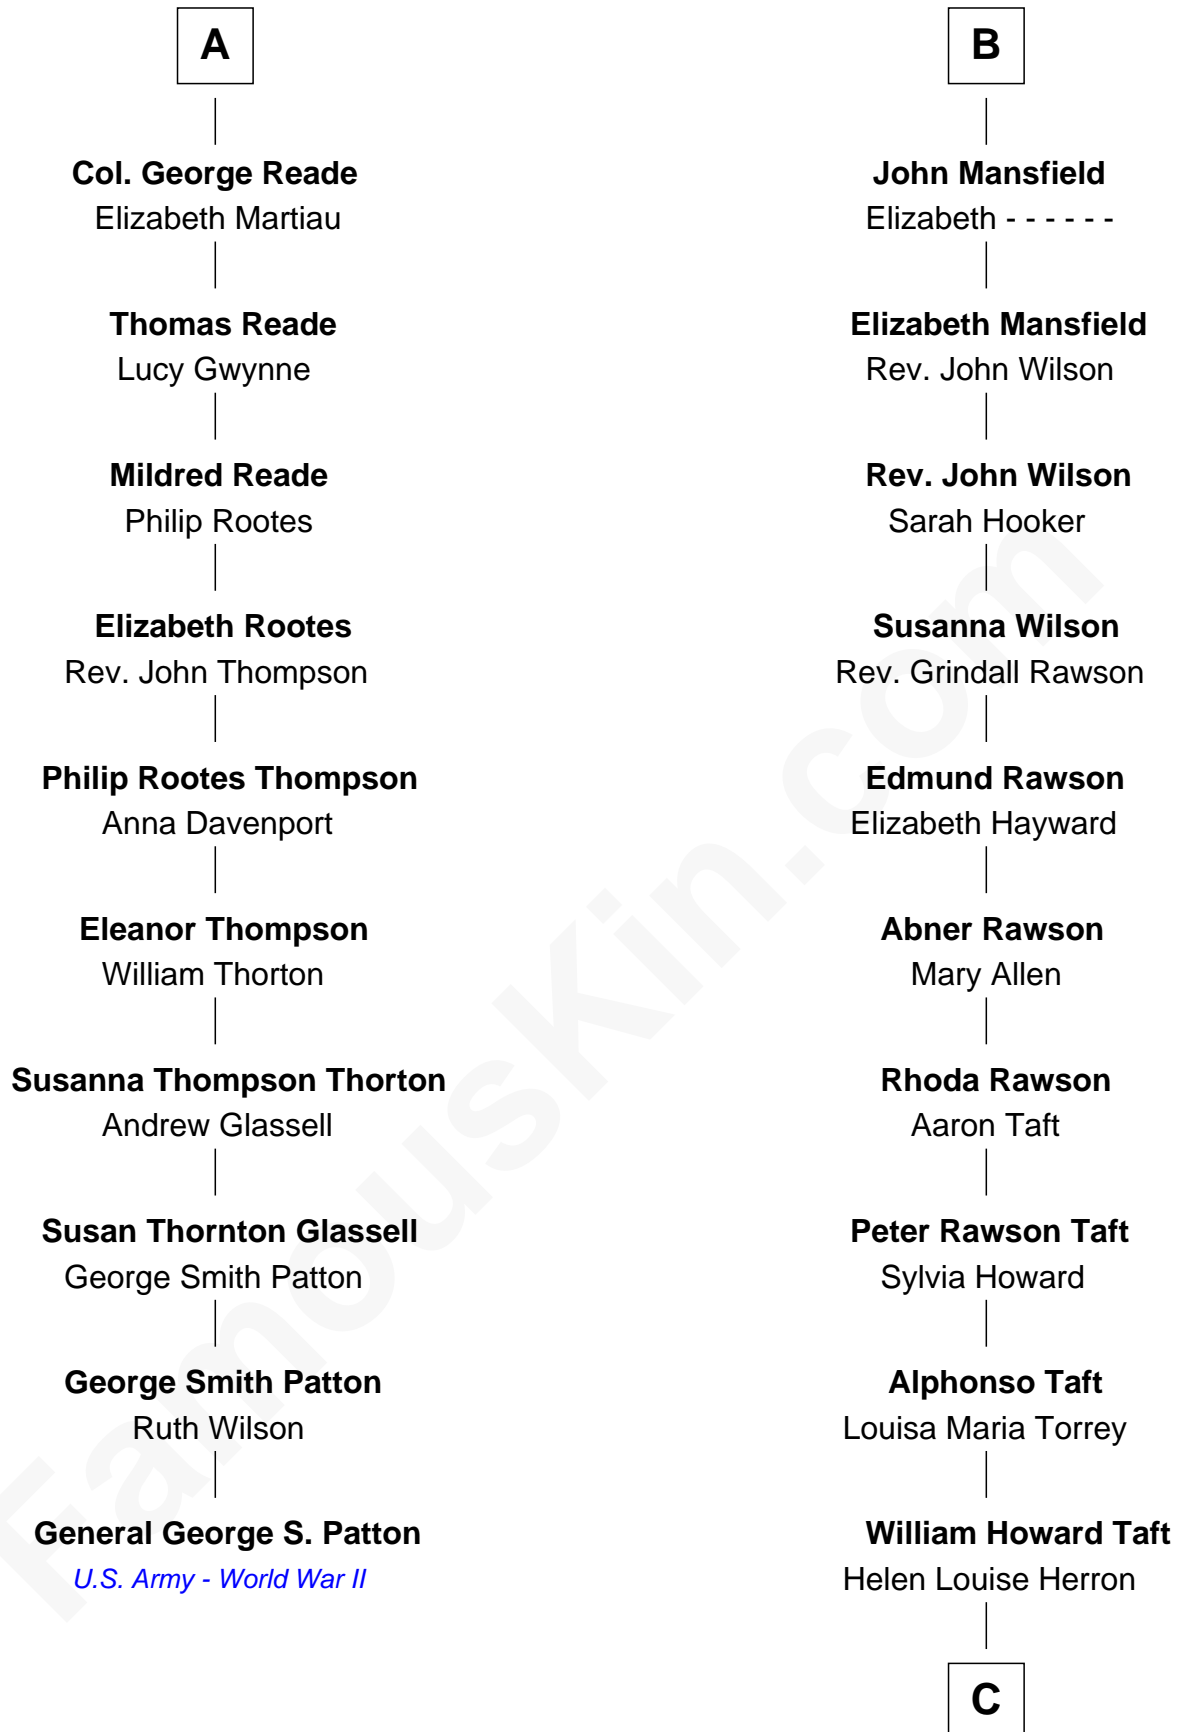

FamousKin.com
Relationship Chart of
General George S. Patton
U.S. Army - World War II

16th cousin 3 times removed of

Bob Taft

67th Governor of Ohio

C

Robert Alphonso Taft
Martha Wheaton Bowers

Robert Alphonso Taft
Blanca Duncan Noël

Bob Taft
67th Governor of Ohio

FamousKin.com