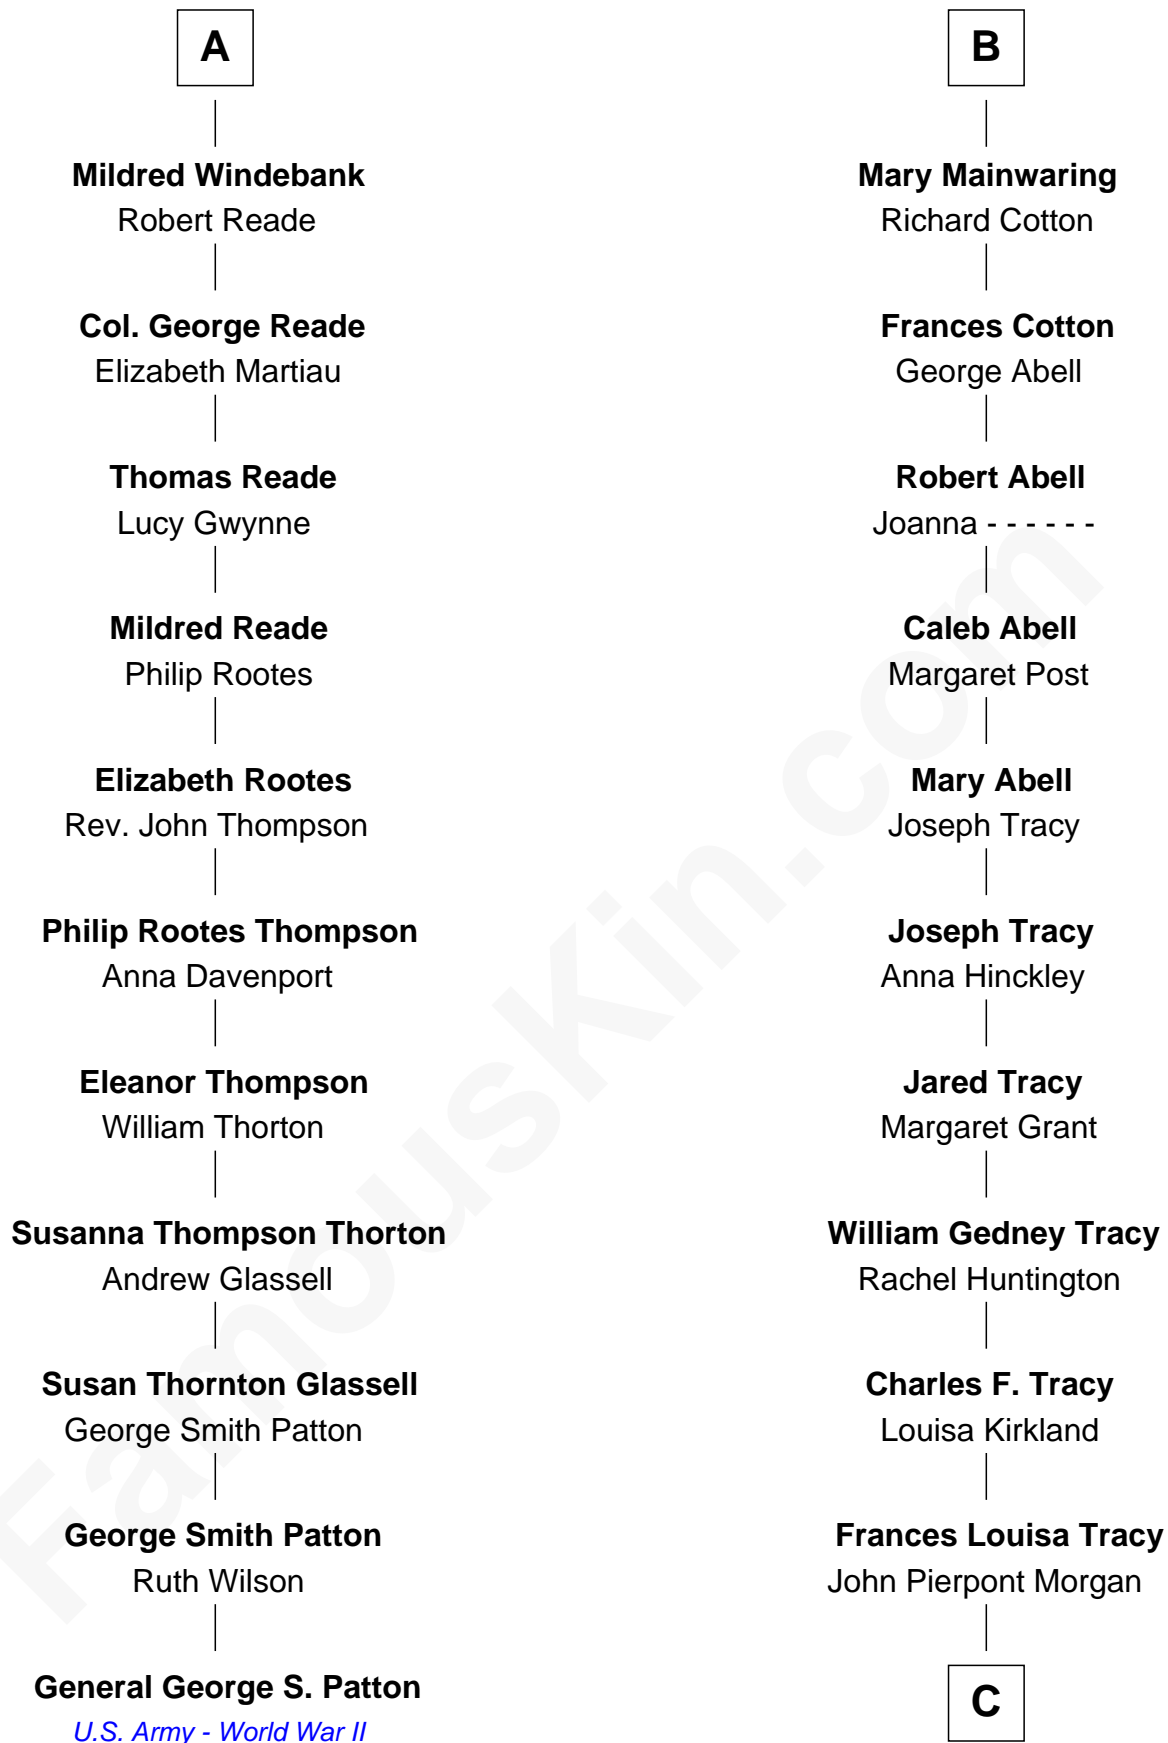

**FamousKin.com**  
**Relationship Chart of**  
**General George S. Patton**  
*U.S. Army - World War II*

17th cousin 1 time removed of  
**Henry Sturgis Morgan**  
*Co-Founder of Morgan Stanley*

C

John Pierpont Morgan

Jane Norton Grew

Henry Sturgis Morgan

*Co-Founder of Morgan Stanley*

FamousKin.com