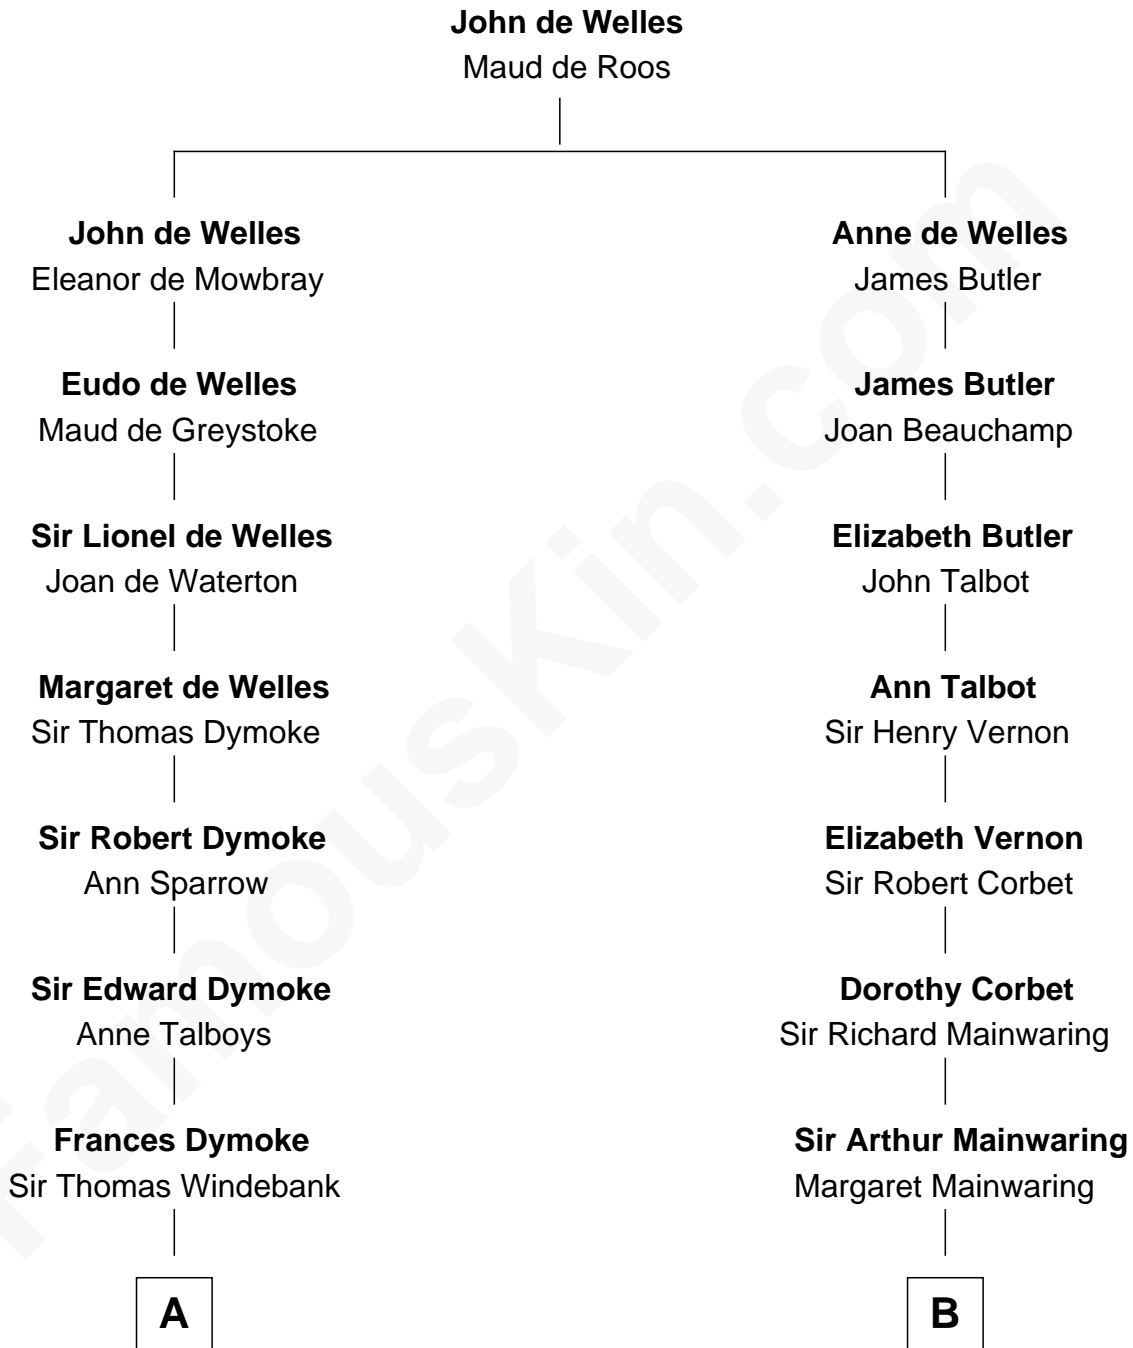

**FamousKin.com**  
**Relationship Chart of**  
**General George S. Patton**  
*U.S. Army - World War II*

17th cousin 1 time removed of  
**Henry Sturgis Morgan**  
*Co-Founder of Morgan Stanley*

C

John Pierpont Morgan

Jane Norton Grew

Henry Sturgis Morgan

*Co-Founder of Morgan Stanley*

FamousKin.com