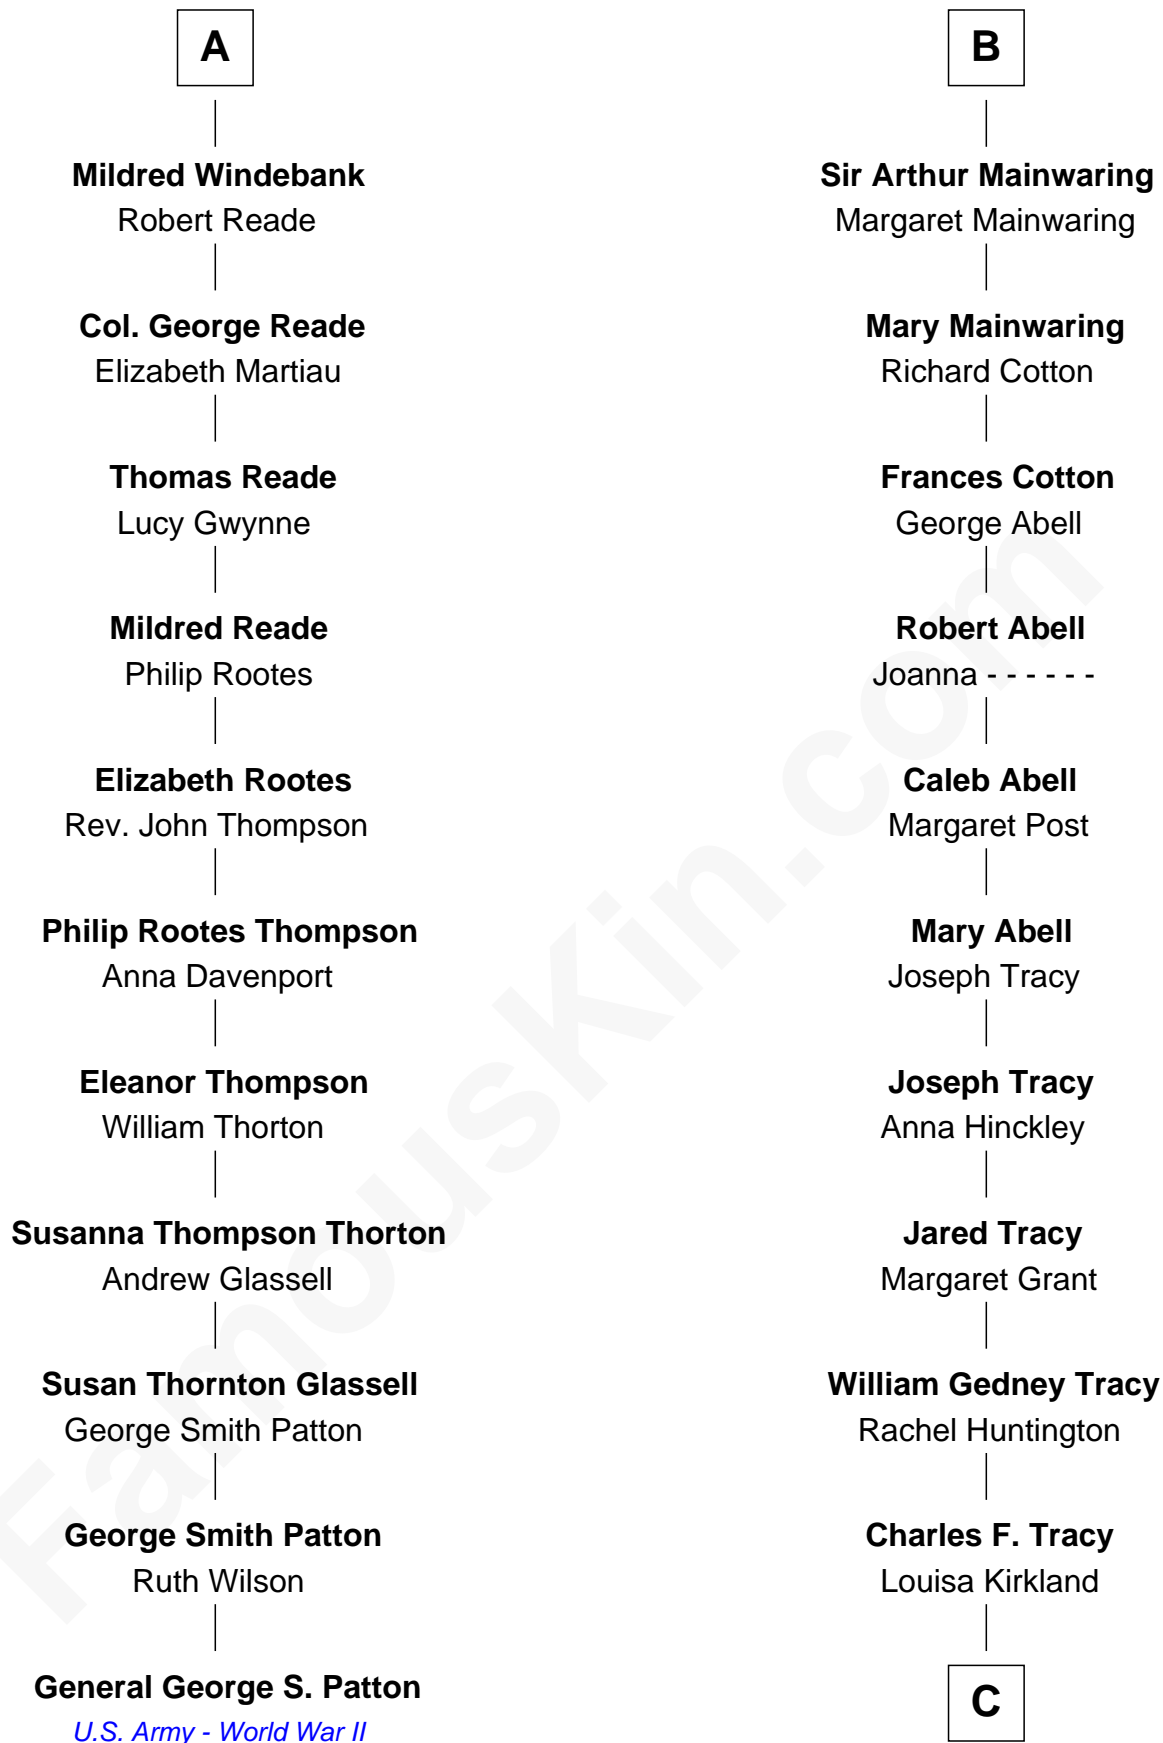

FamousKin.com
Relationship Chart of
General George S. Patton
U.S. Army - World War II

17th cousin 2 times removed of
Henry Sturgis Morgan
Co-Founder of Morgan Stanley

C

Frances Louisa Tracy

John Pierpont Morgan

John Pierpont Morgan

Jane Norton Grew

Henry Sturgis Morgan

Co-Founder of Morgan Stanley

FamousKin.com