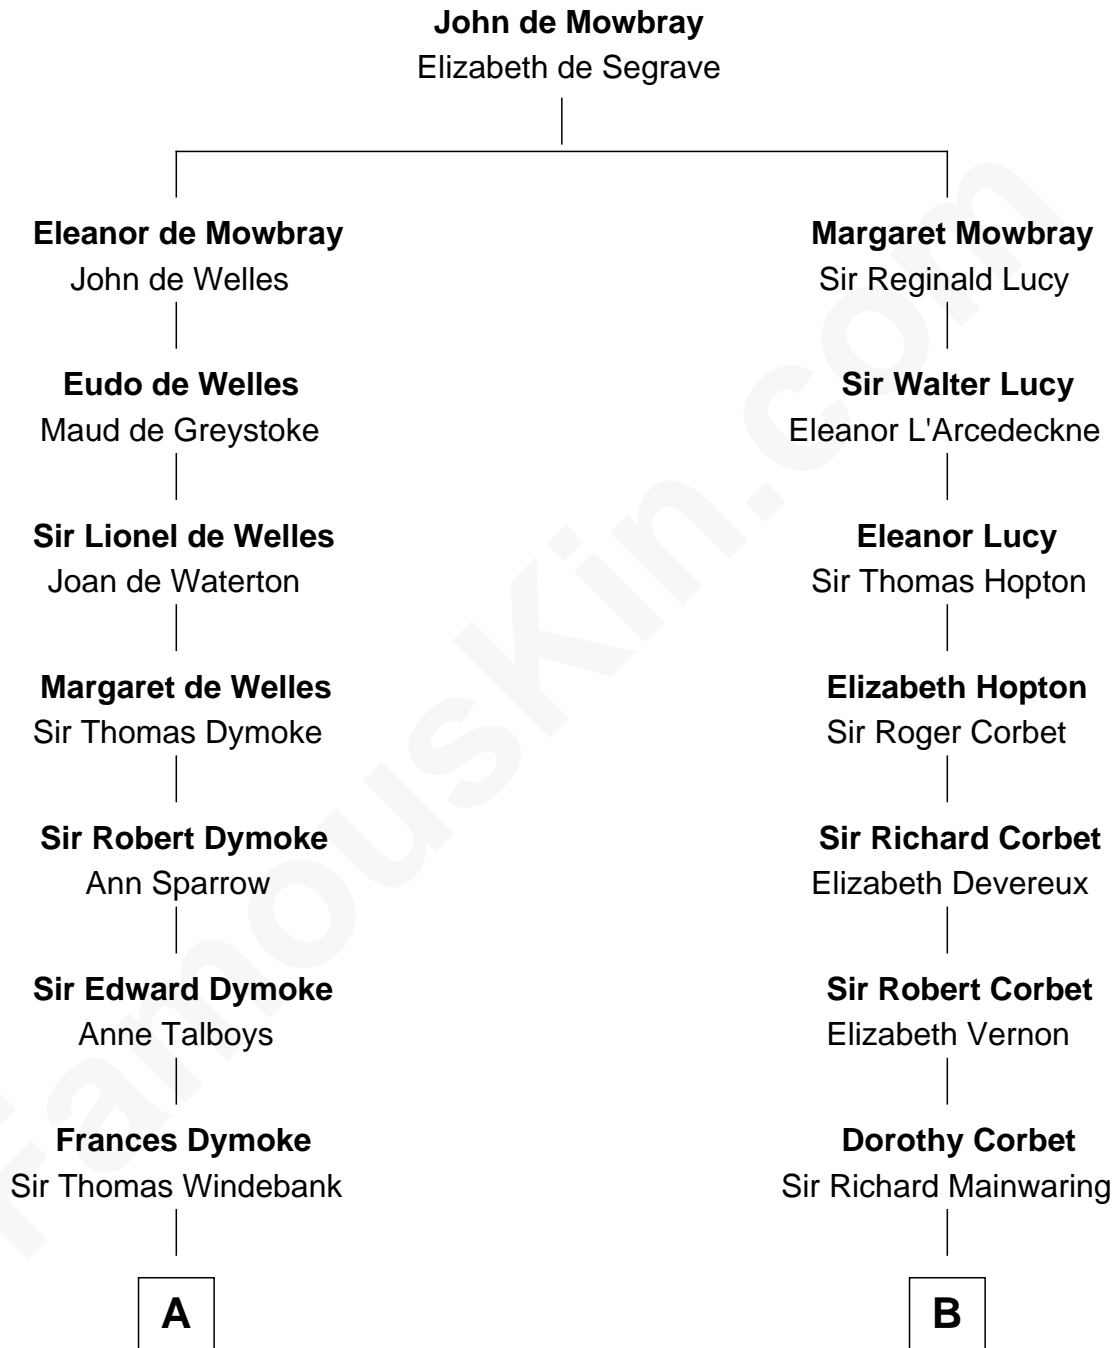

FamousKin.com
Relationship Chart of
General George S. Patton
U.S. Army - World War II

17th cousin 2 times removed of
Henry Sturgis Morgan
Co-Founder of Morgan Stanley

C

Frances Louisa Tracy

John Pierpont Morgan

John Pierpont Morgan

Jane Norton Grew

Henry Sturgis Morgan

Co-Founder of Morgan Stanley

FamousKin.com