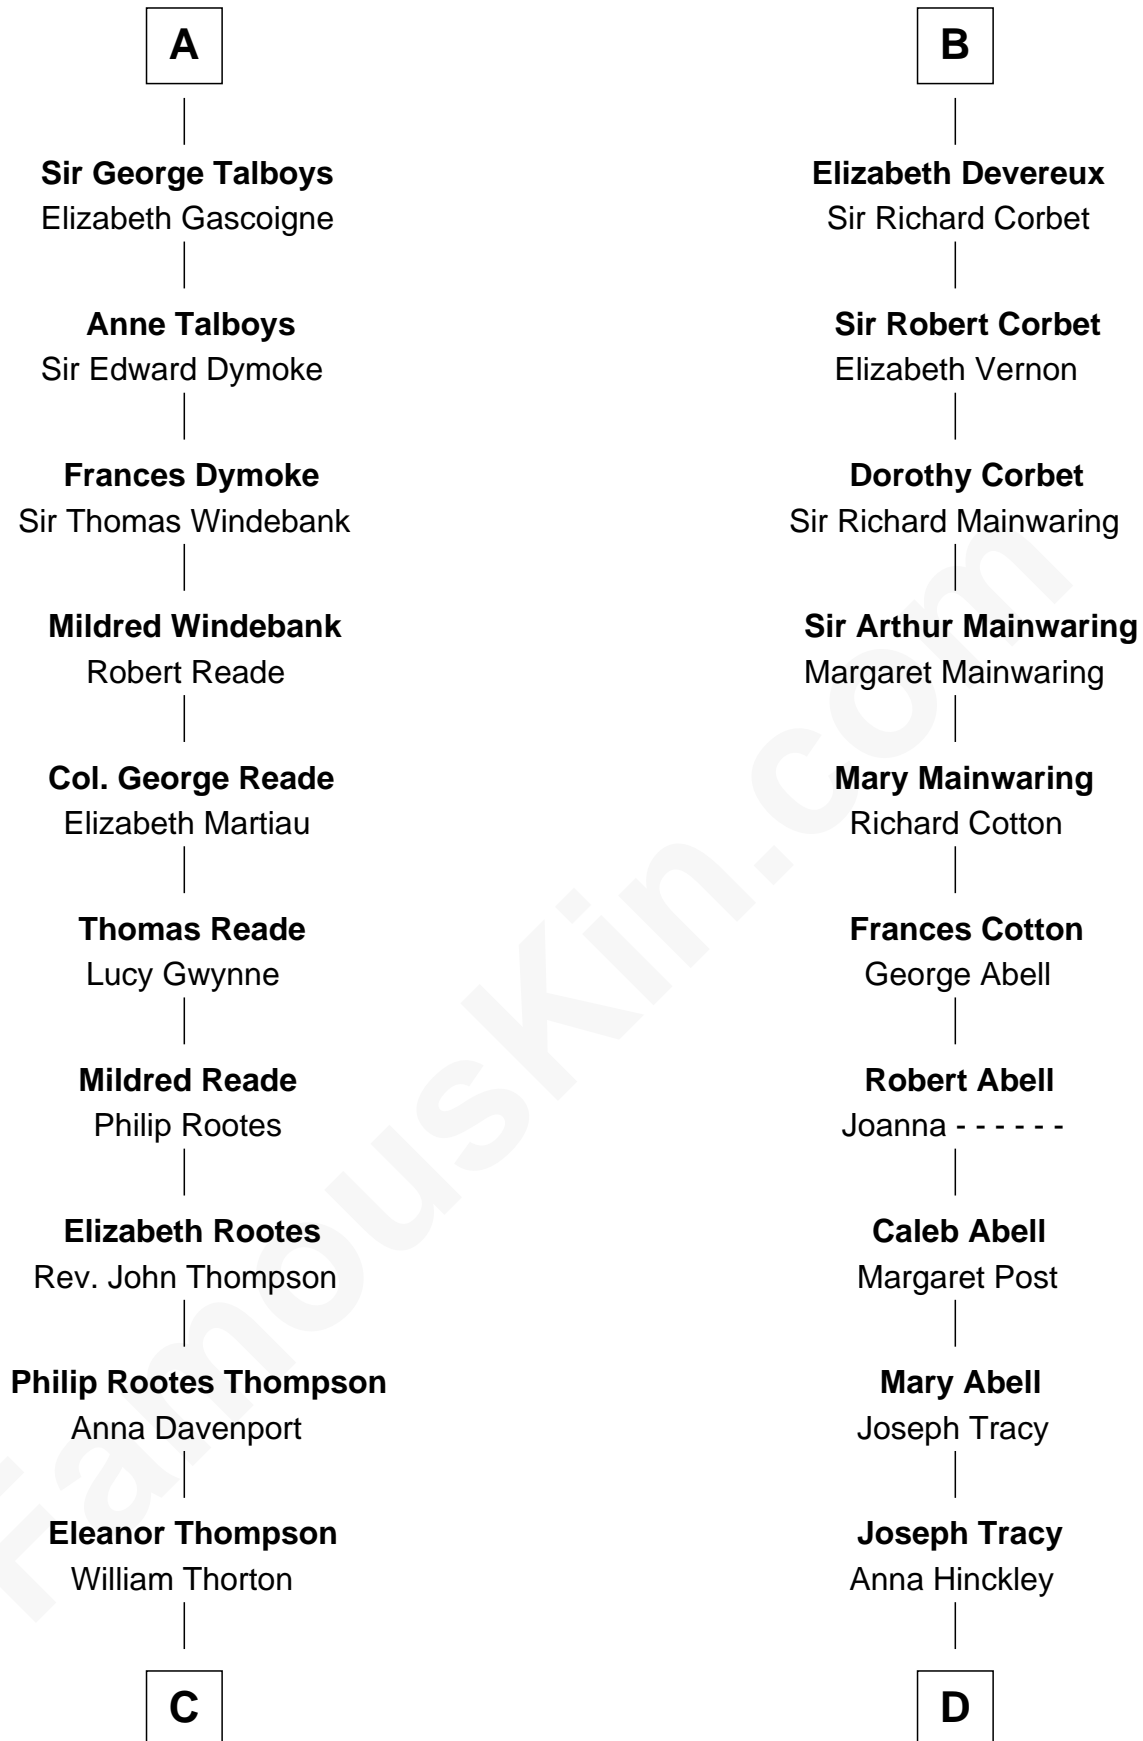

**FamousKin.com**  
**Relationship Chart of**  
**General George S. Patton**  
*U.S. Army - World War II*

20th cousin 1 time removed of

**J.P. Morgan, Jr.**  
*American Banker and Philanthropist*

**Nicholas de Stafford**

**C**

**Susanna Thompson Thornton**

Andrew Glassell

**Susan Thornton Glassell**

George Smith Patton

**George Smith Patton**

Ruth Wilson

**General George S. Patton**