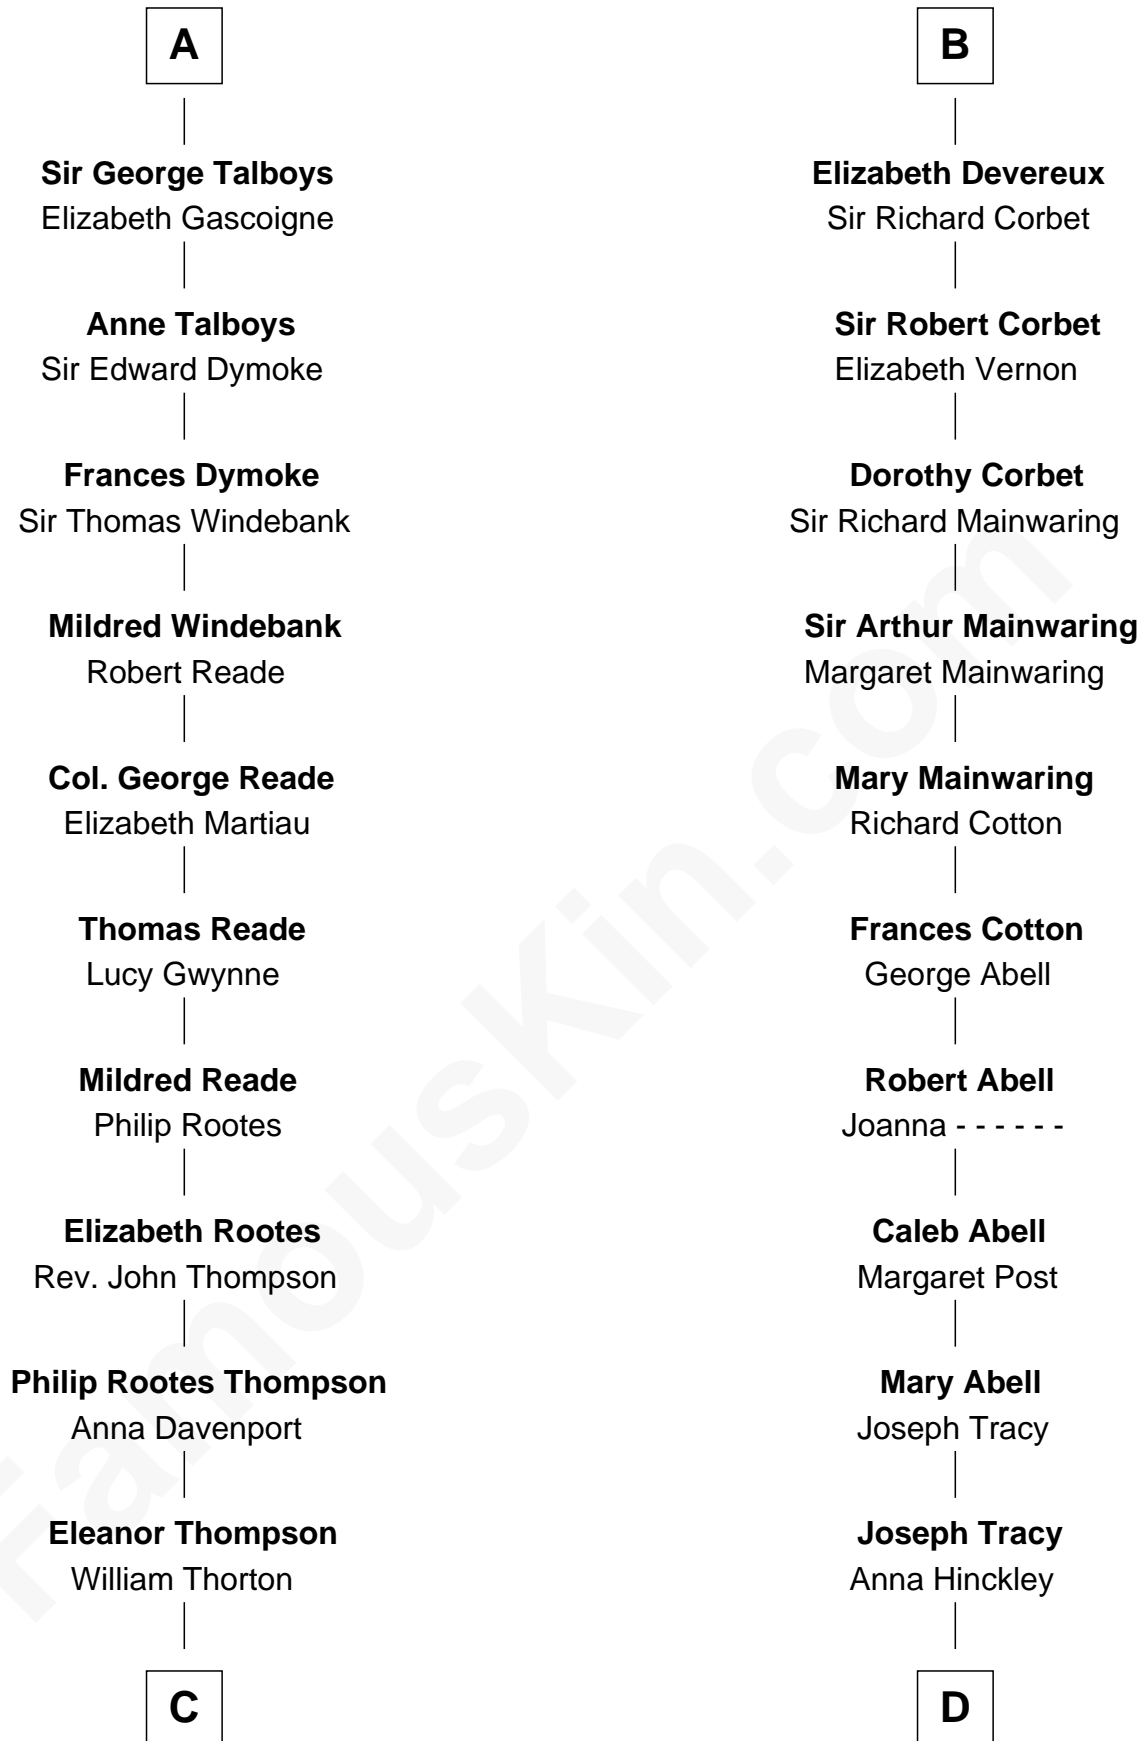

FamousKin.com
Relationship Chart of
General George S. Patton
U.S. Army - World War II

20th cousin 1 time removed of

J.P. Morgan, Jr.
American Banker and Philanthropist

C

Susanna Thompson Thorton

Andrew Glassell