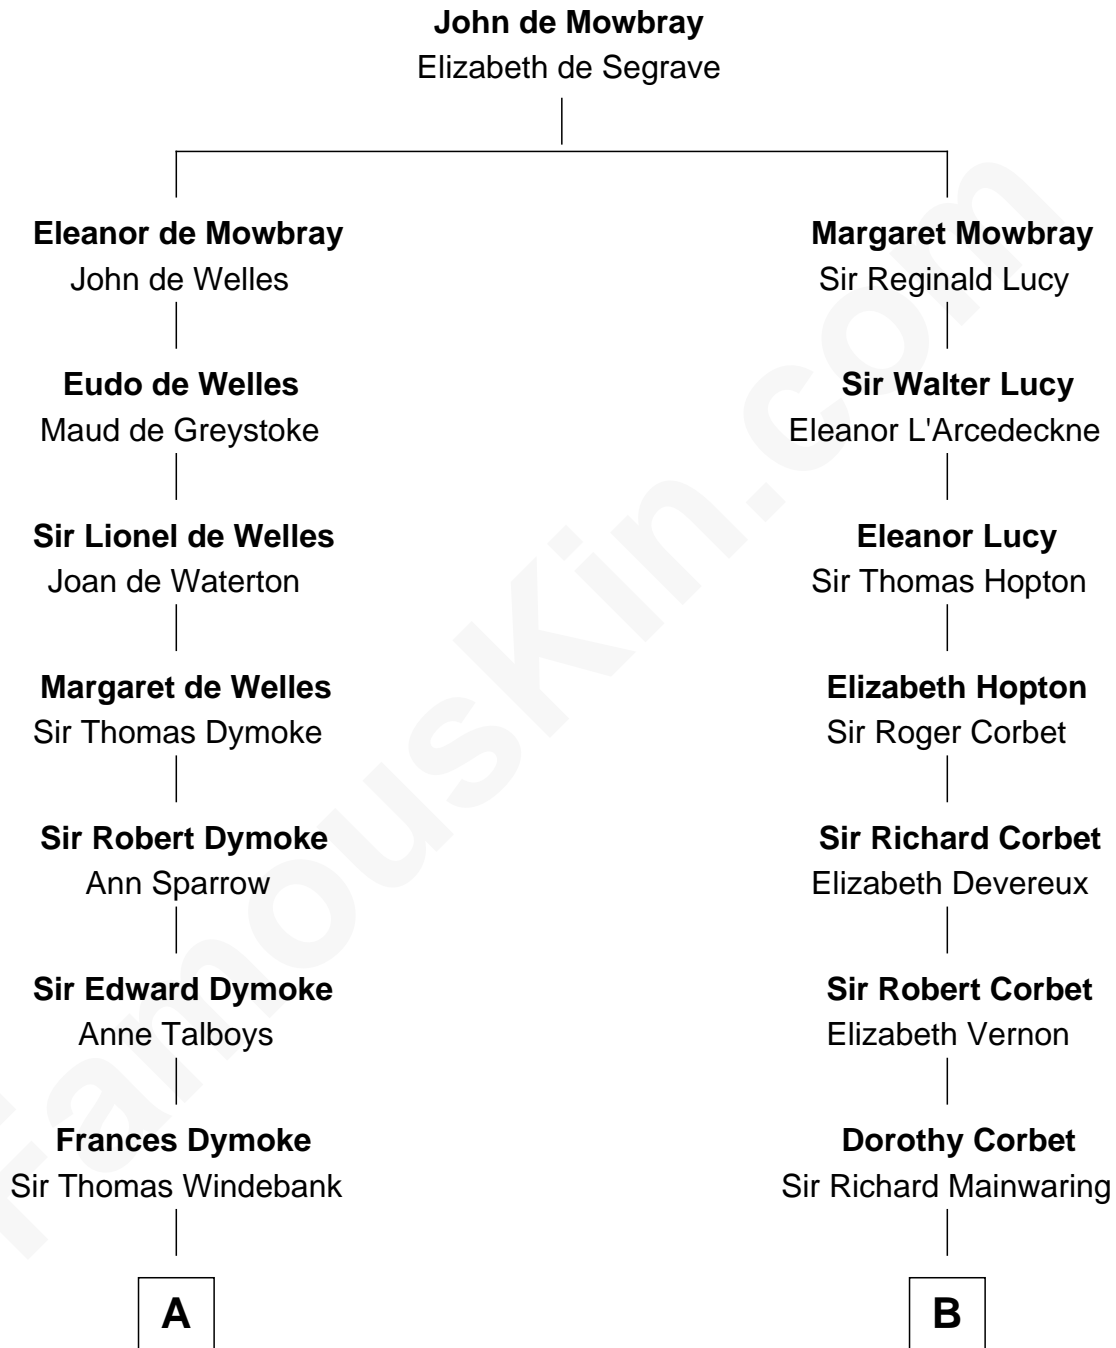

**FamousKin.com**  
**Relationship Chart of**  
**General George S. Patton**  
*U.S. Army - World War II*

17th cousin 1 time removed of

**J.P. Morgan, Jr.**  
*American Banker and Philanthropist*

C

Frances Louisa Tracy  
John Pierpont Morgan

J.P. Morgan, Jr.  
*American Banker and Philanthropist*

FamousKin.com