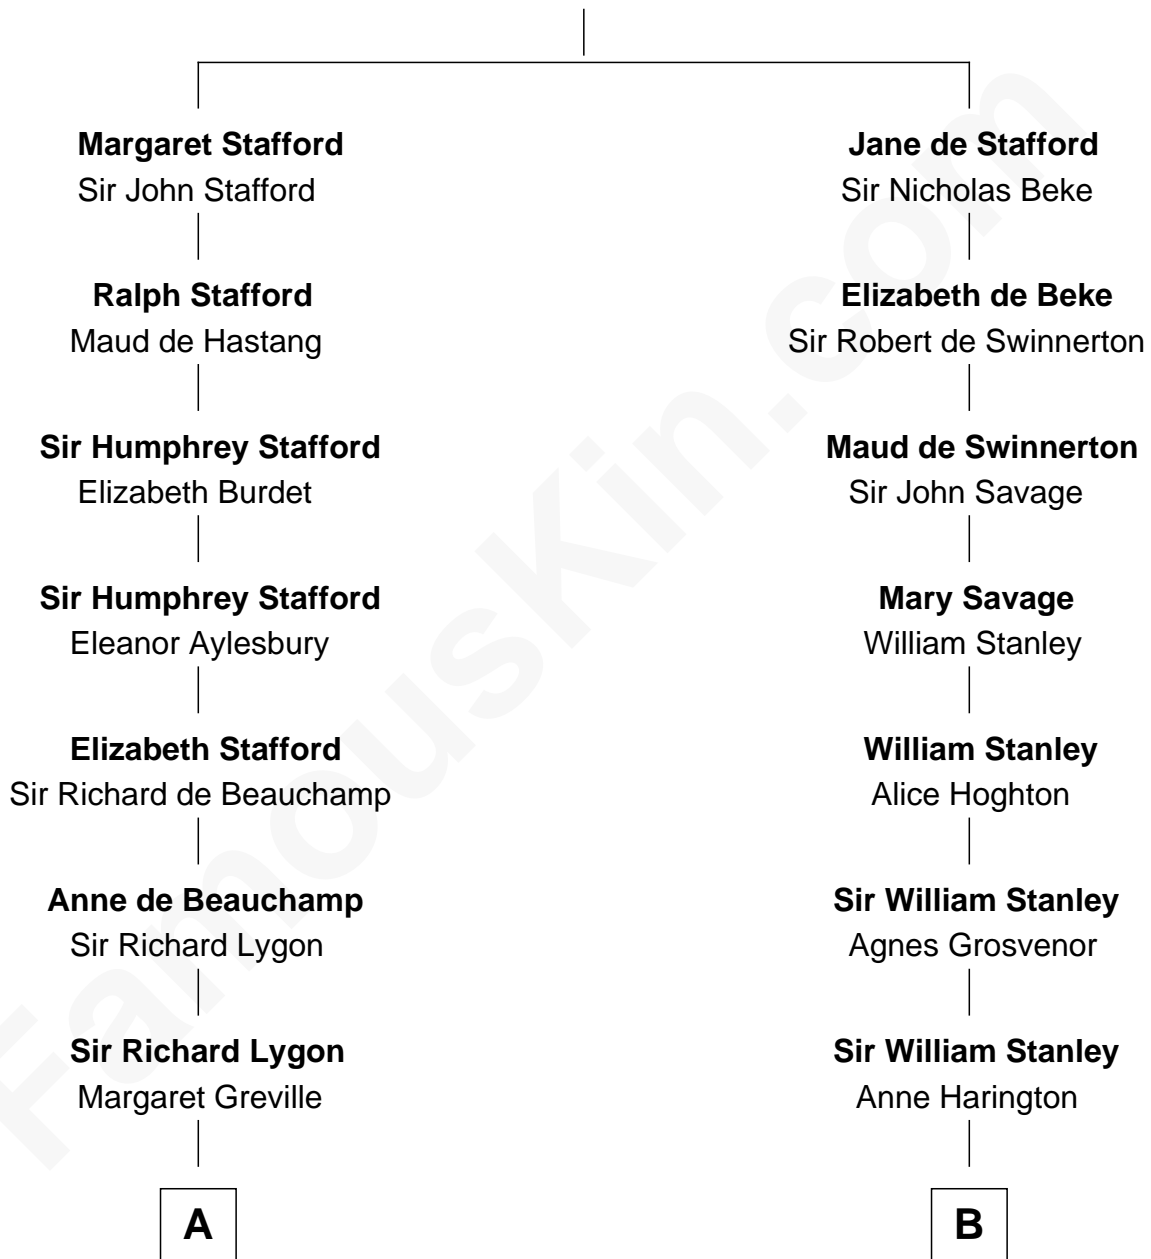

FamousKin.com
Relationship Chart of
General George S. Patton
U.S. Army - World War II

16th cousin 4 times removed of
Fitzhugh Lee
40th Governor of Virginia

Katherine de Hastang
 Ralph de Stafford

C

—
Susanna Thompson Thorton

Andrew Glassell

—
Susan Thornton Glassell

George Smith Patton

—
George Smith Patton

Ruth Wilson

—
General George S. Patton

U.S. Army - World War II

FamousKin.com