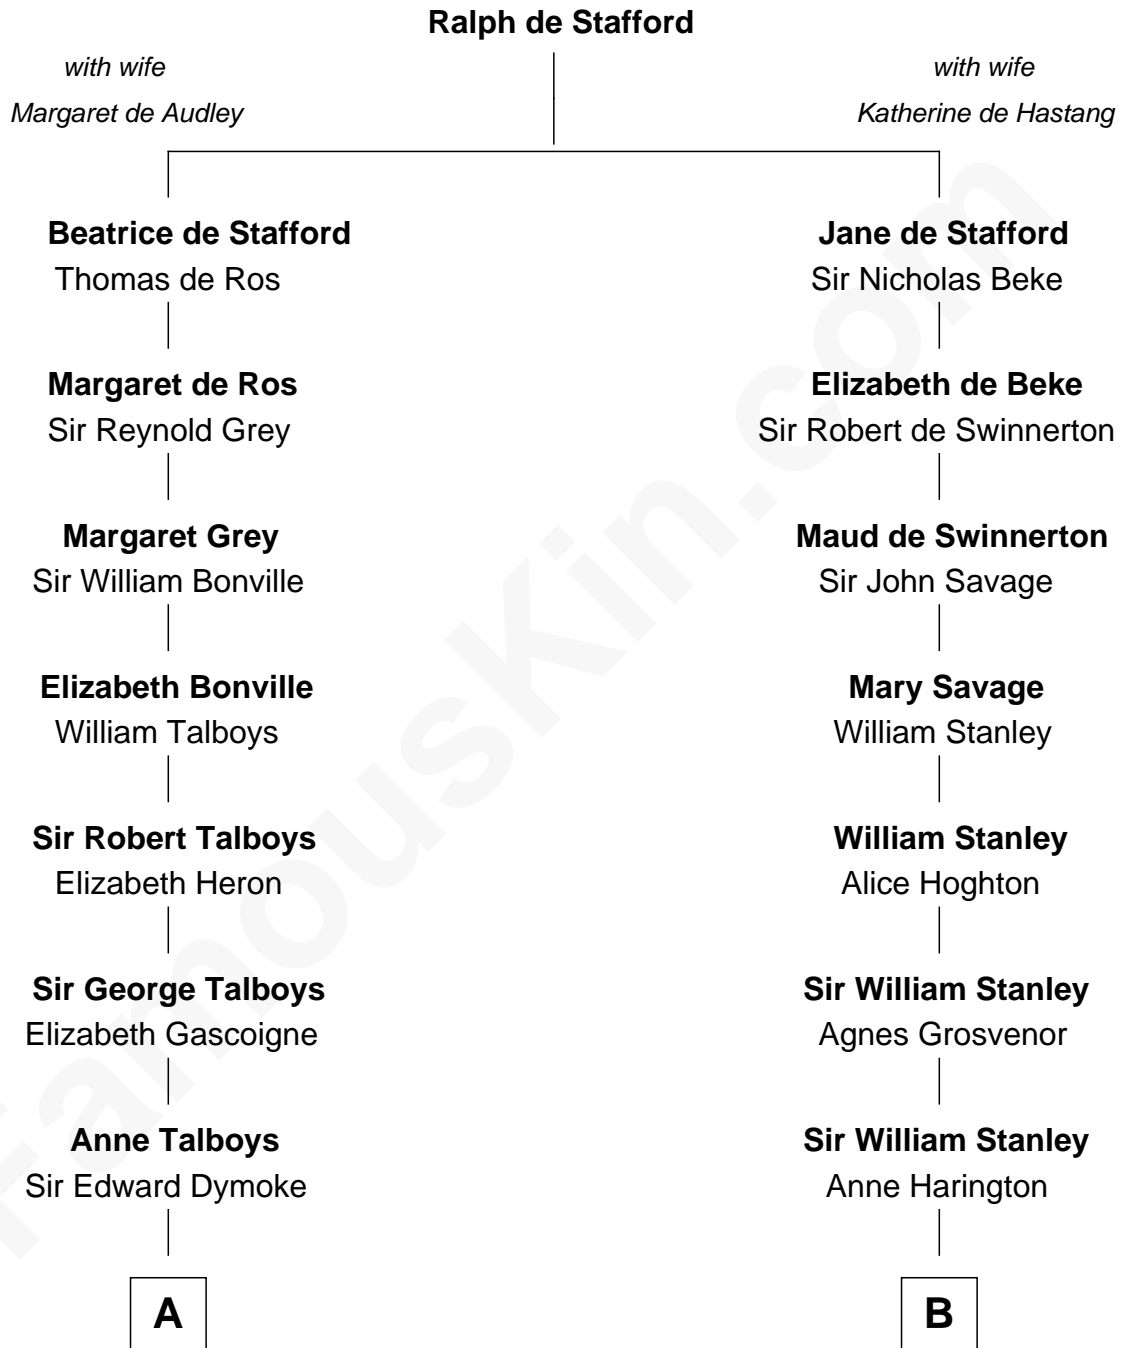

**FamousKin.com**  
**Relationship Chart of**  
**General George S. Patton**  
*U.S. Army - World War II*

**15th cousin 3 times removed of**  
**Edward Lloyd V**  
*13th Governor of Maryland*

**C**

George Smith Patton

Ruth Wilson

General George S. Patton

*U.S. Army - World War II*

FamousKin.com