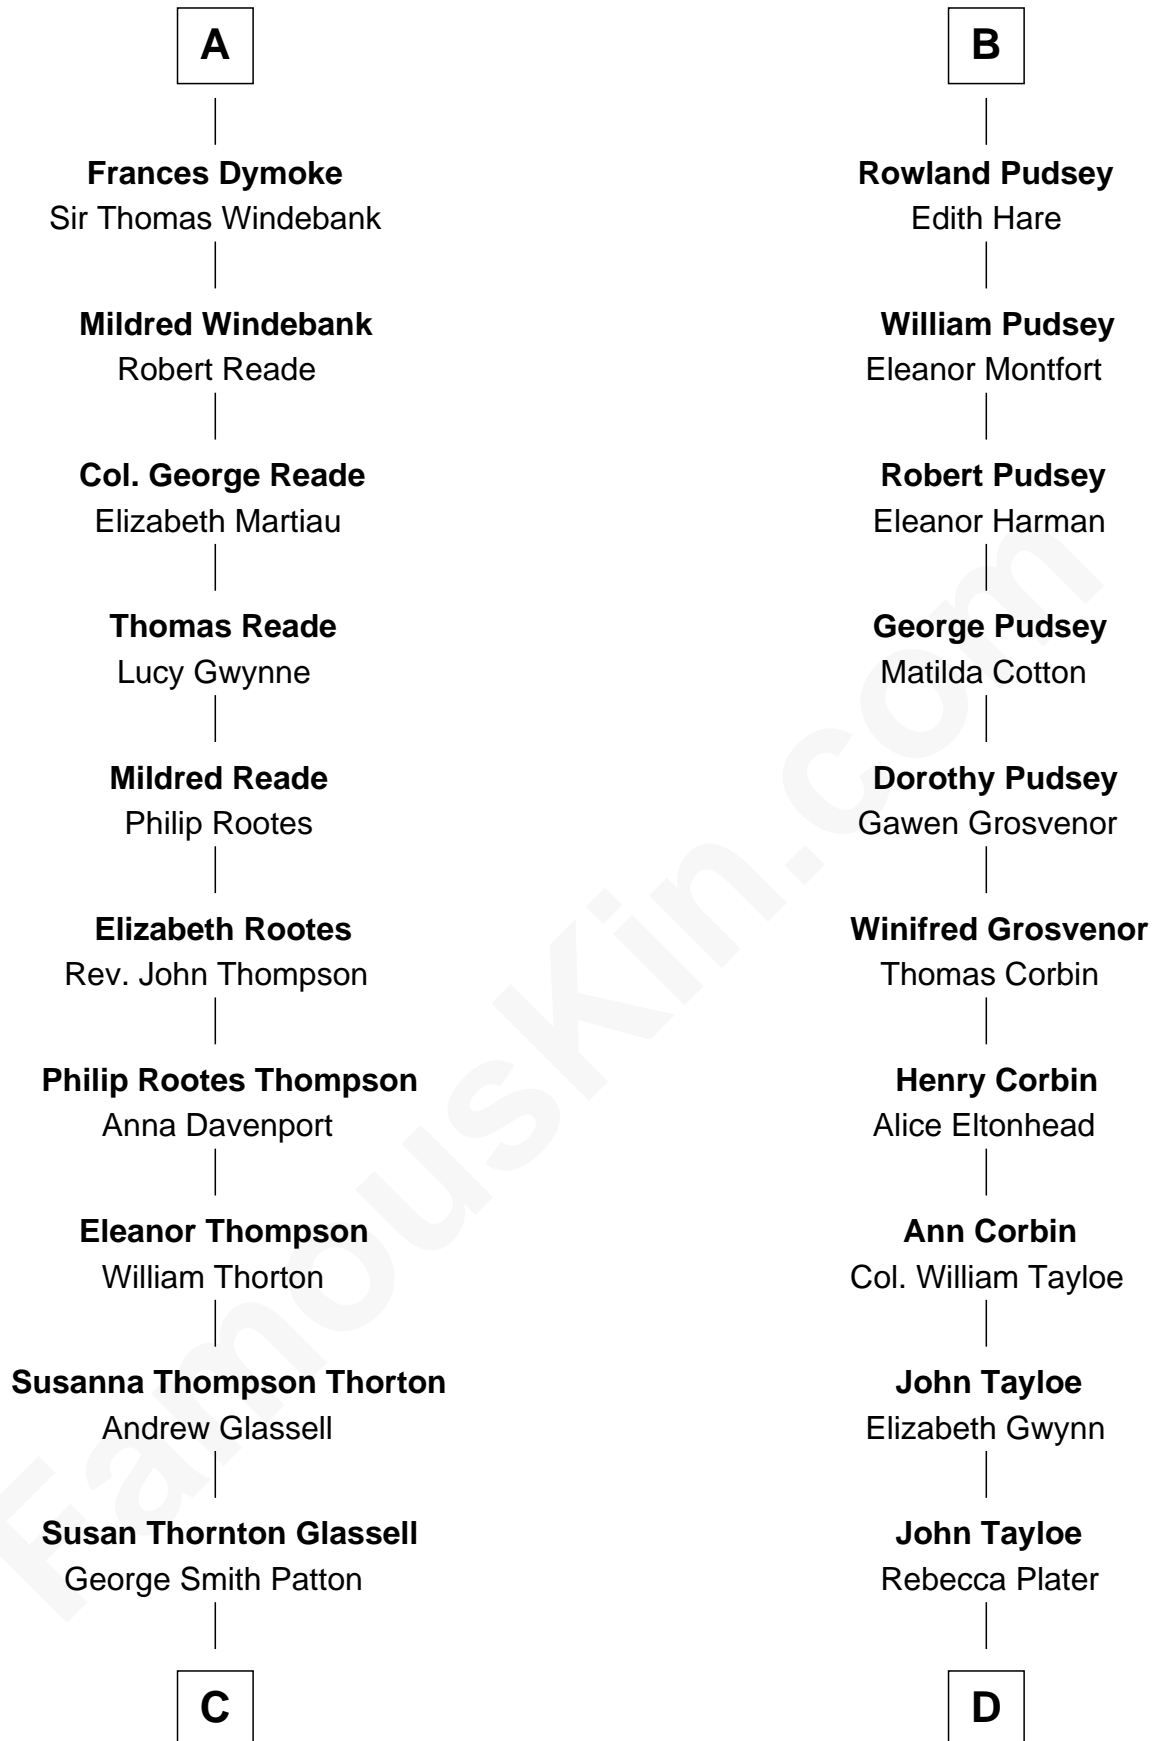

Joan - - - - -

**Joan Scrope**

Henry Fitzhugh

**Henry FitzHugh**

Elizabeth Grey

**Eleanor Fitzhugh**

Sir Thomas Tunstall

**Margaret Tunstall**

Sir Ralph Pudsey

**Sir John Pudsey**

Grace Hamerton

**Henry Pudsey**

Margaret Conyers

**B**

**C**

**George Smith Patton**

Ruth Wilson

**General George S. Patton**

*U.S. Army - World War II*

**D**

**Elizabeth Tayloe**

Col. Edward Lloyd

**Edward Lloyd V**

*13th Governor of Maryland*