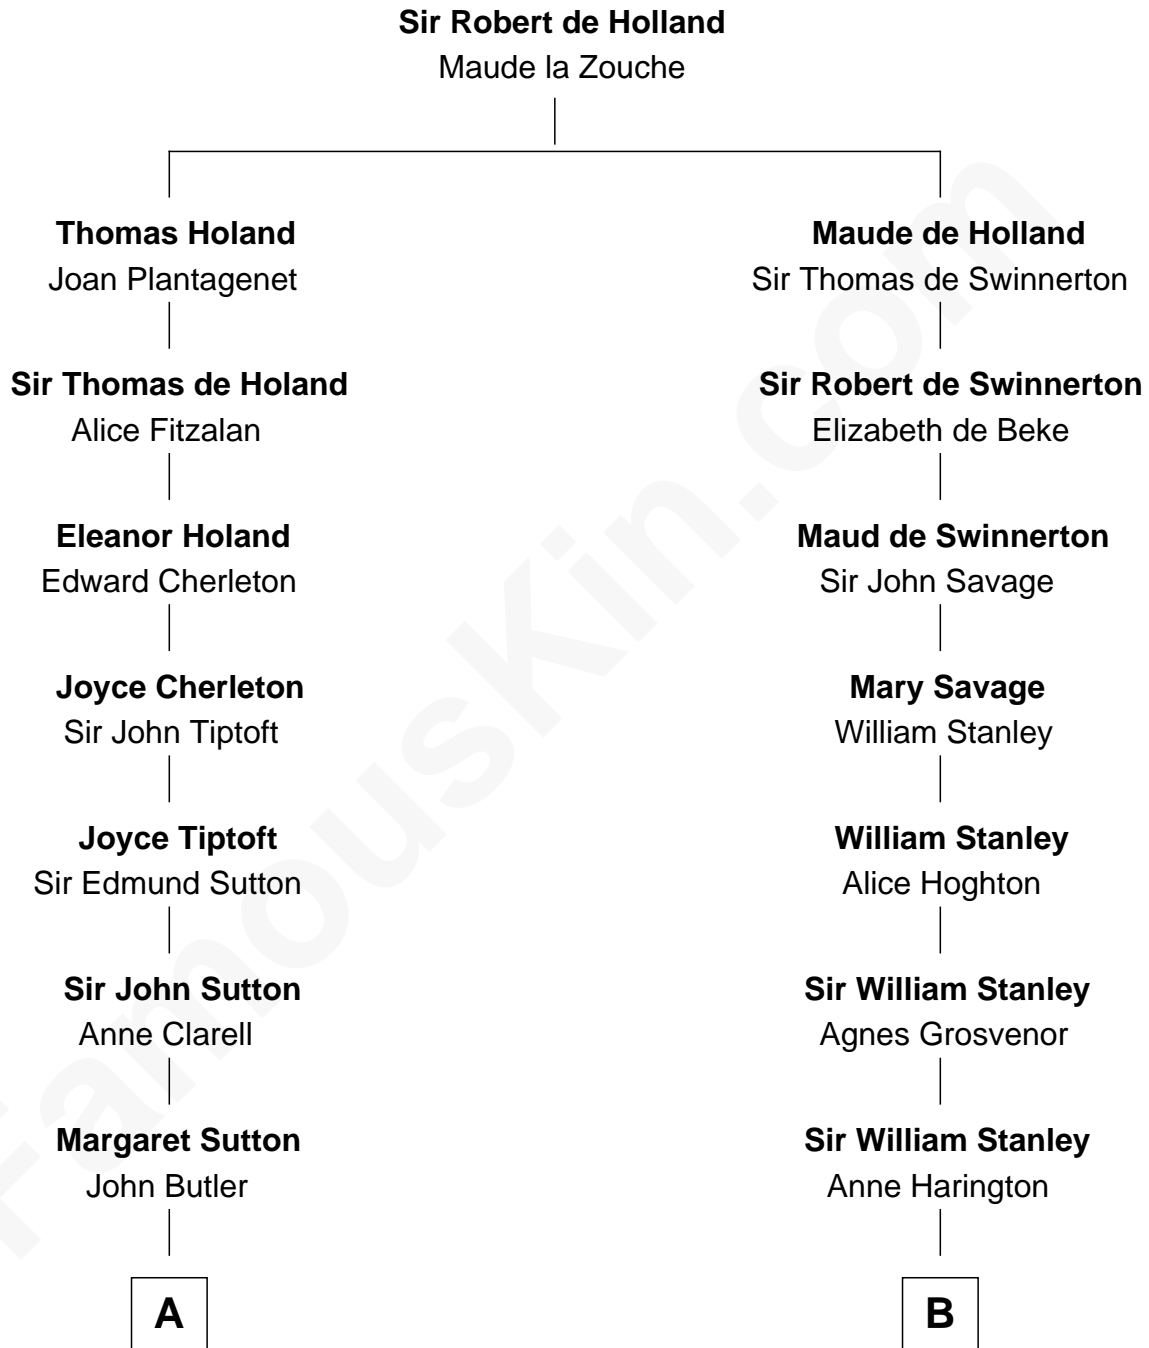

FamousKin.com
Relationship Chart of
General George S. Patton
U.S. Army - World War II

15th cousin 4 times removed of
Edward Lloyd V
13th Governor of Maryland

C

—
Susan Thornton Glassell

George Smith Patton

—
George Smith Patton

Ruth Wilson

—
General George S. Patton

U.S. Army - World War II

FamousKin.com