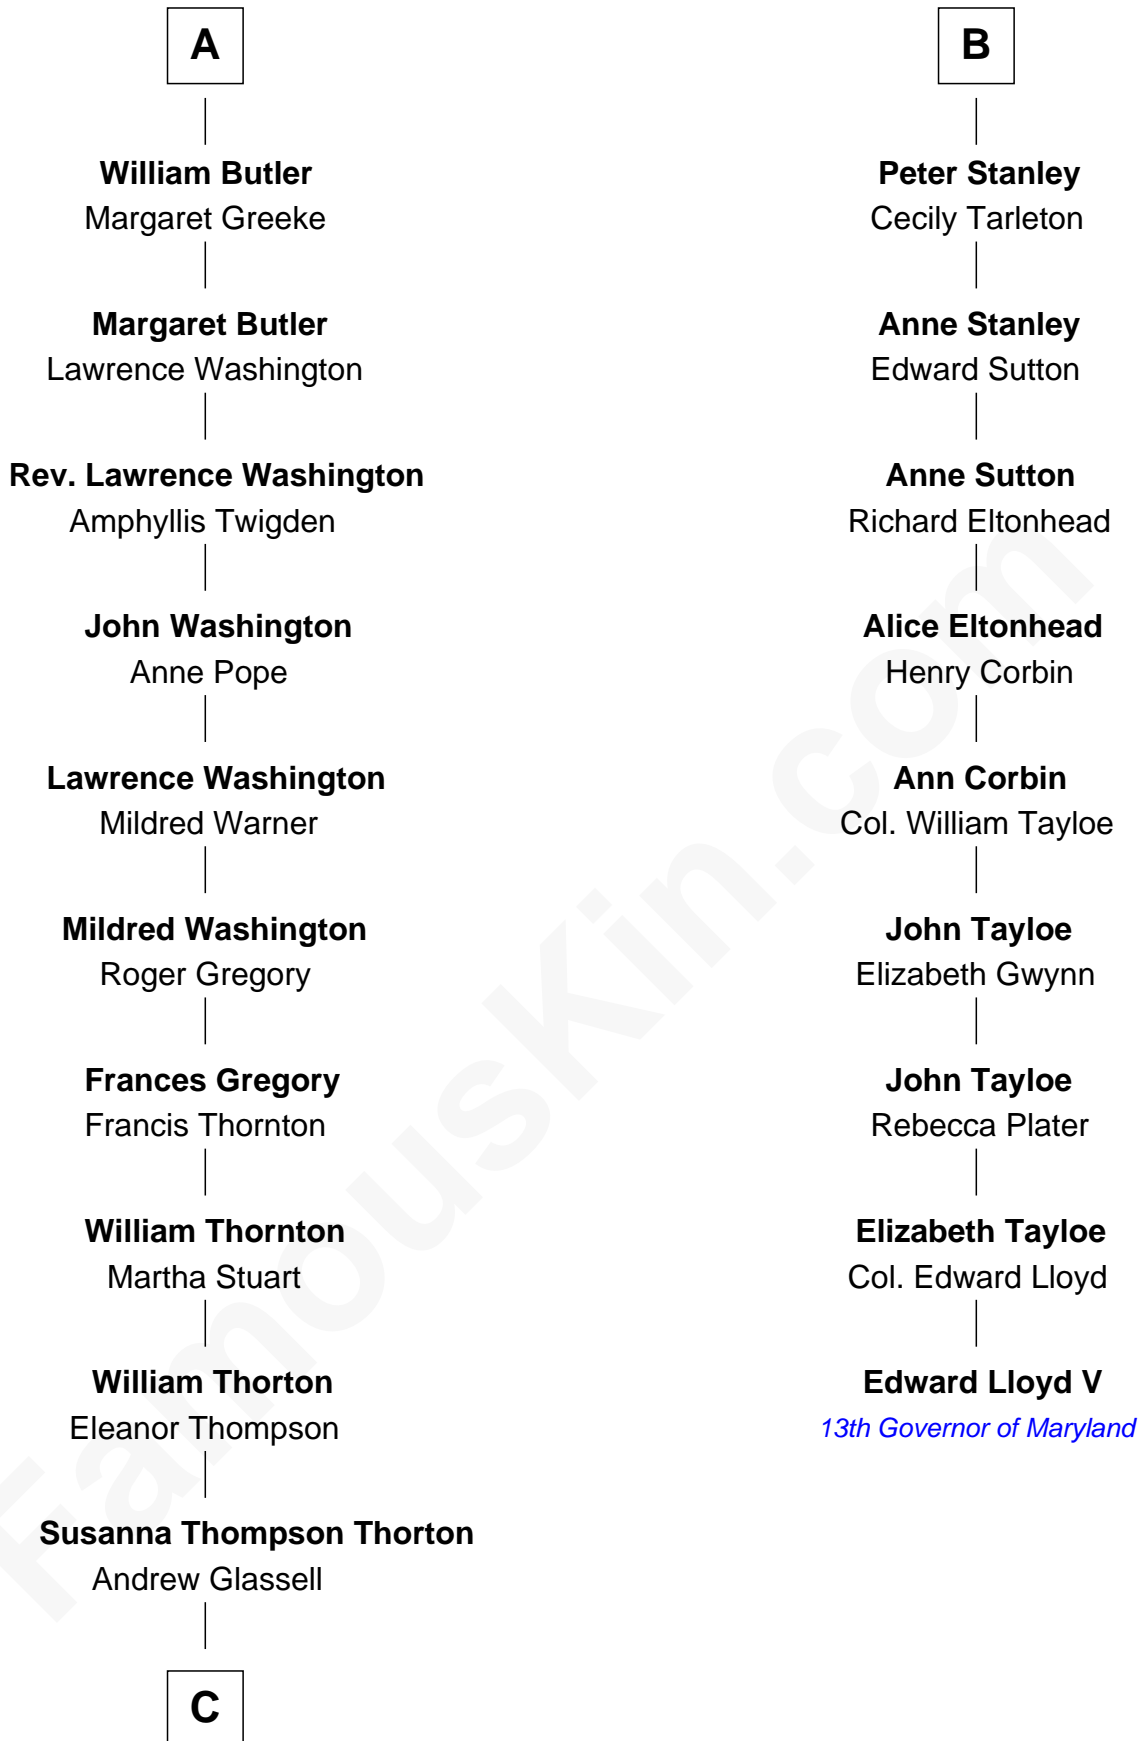

FamousKin.com
Relationship Chart of
General George S. Patton
U.S. Army - World War II

15th cousin 4 times removed of
Edward Lloyd V
13th Governor of Maryland

C

—
Susan Thornton Glassell

George Smith Patton

—
George Smith Patton

Ruth Wilson

—
General George S. Patton

U.S. Army - World War II

FamousKin.com