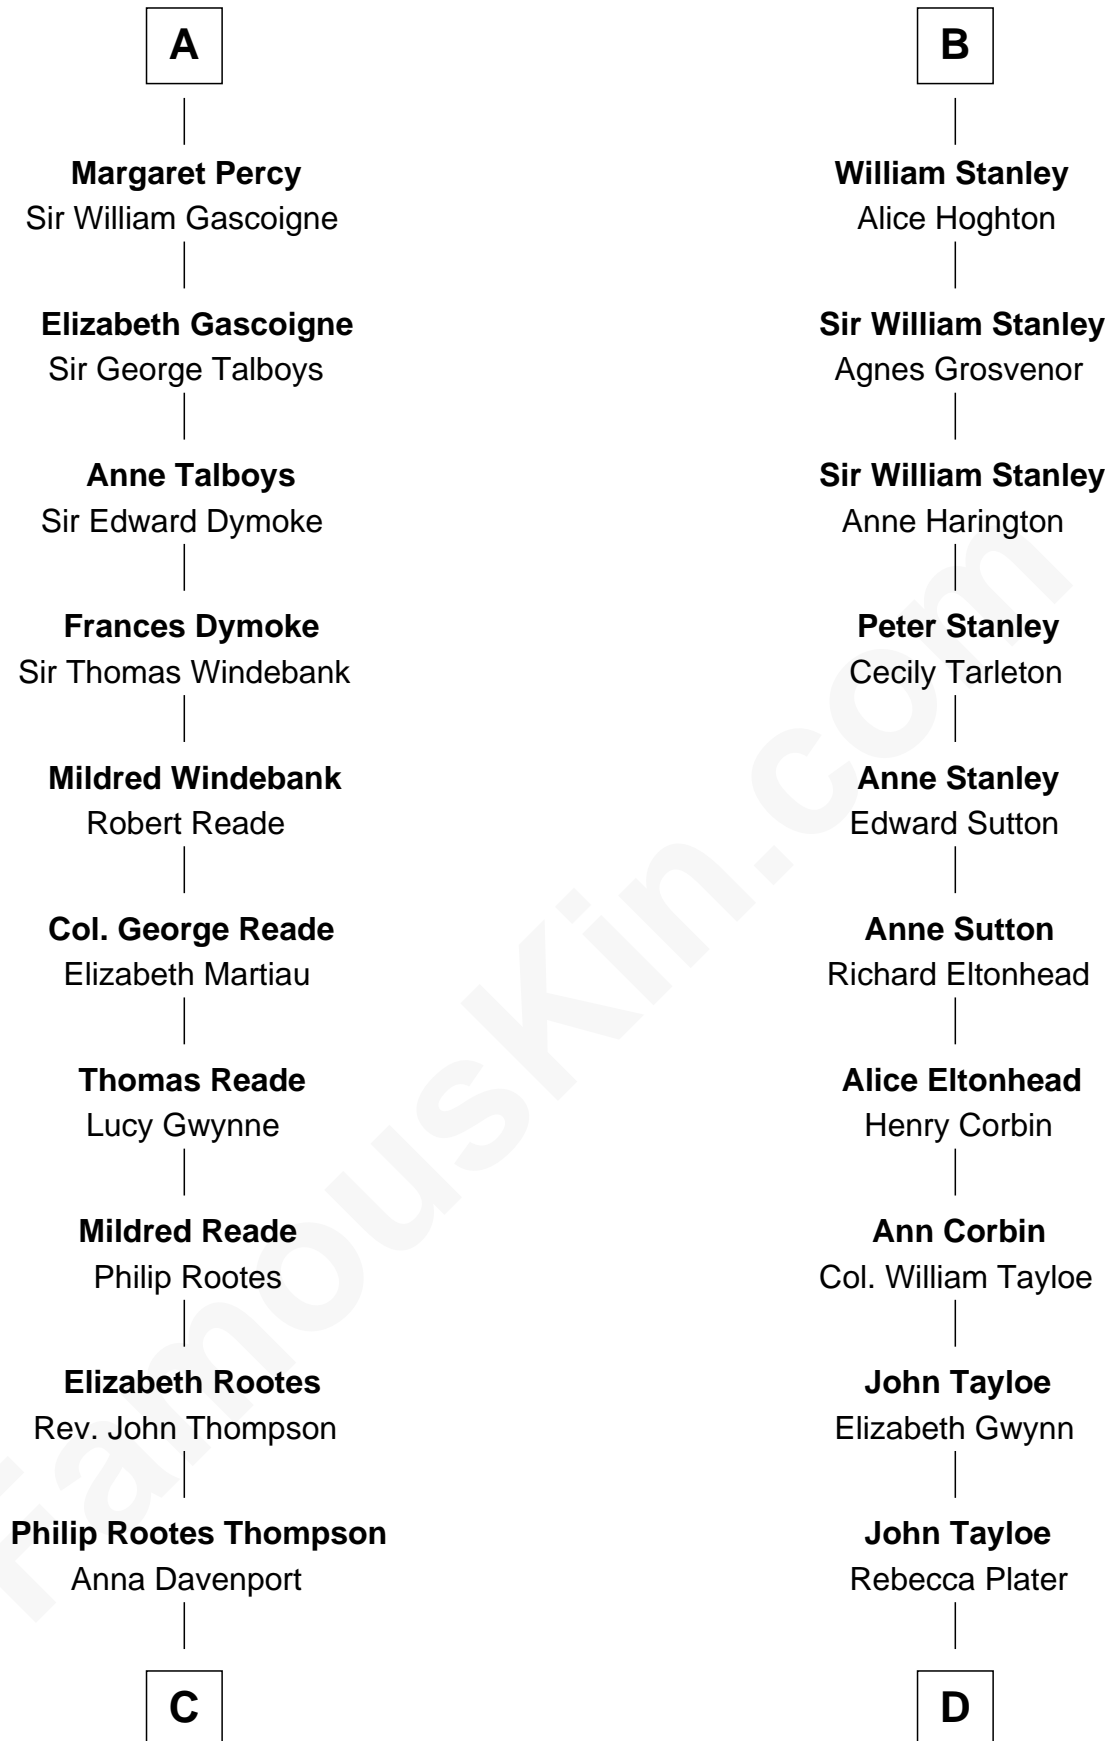

FamousKin.com
Relationship Chart of
General George S. Patton
U.S. Army - World War II

20th cousin 1 time removed of
Henry Lloyd
40th Governor of Maryland

Alan la Zouche
 Ellen de Quincy

C

Eleanor Thompson

William Thorton

Susanna Thompson Thorton

Andrew Glassell

Susan Thornton Glassell

George Smith Patton

George Smith Patton

Ruth Wilson

General George S. Patton