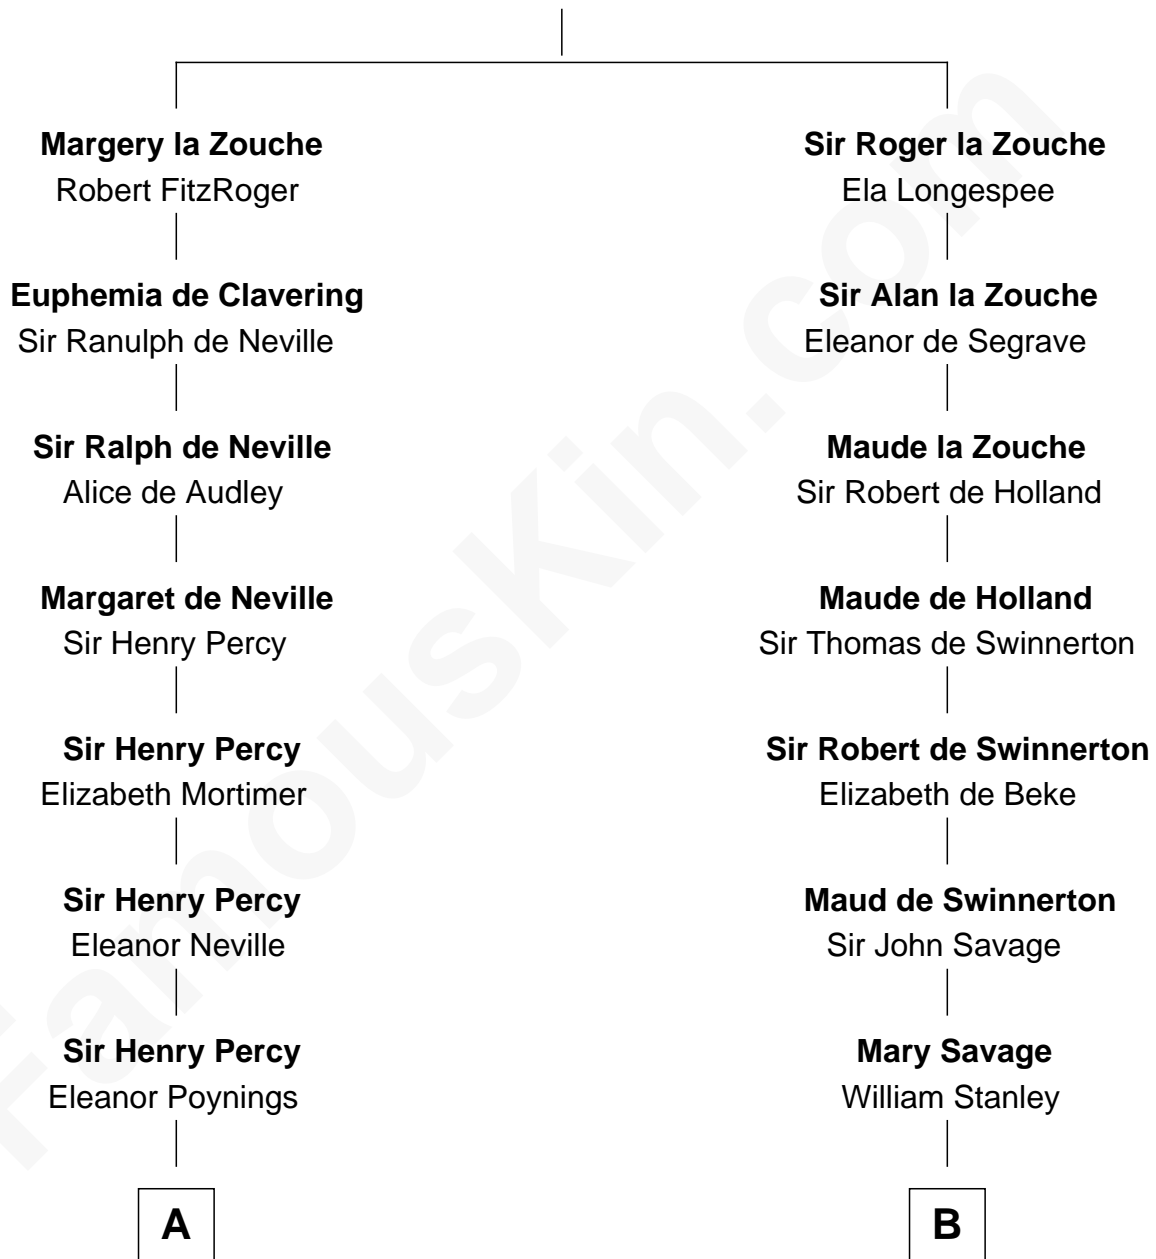

FamousKin.com
Relationship Chart of
General George S. Patton
U.S. Army - World War II

20th cousin 1 time removed of
Henry Lloyd
40th Governor of Maryland

Alan la Zouche
 Ellen de Quincy

C

Eleanor Thompson

William Thorton

Susanna Thompson Thorton

Andrew Glassell

Susan Thornton Glassell

George Smith Patton

George Smith Patton

Ruth Wilson

General George S. Patton

U.S. Army - World War II

D

Elizabeth Tayloe

Col. Edward Lloyd

Col. Edward Lloyd

Sally Scott Murray

Daniel Lloyd

Catherine Henry