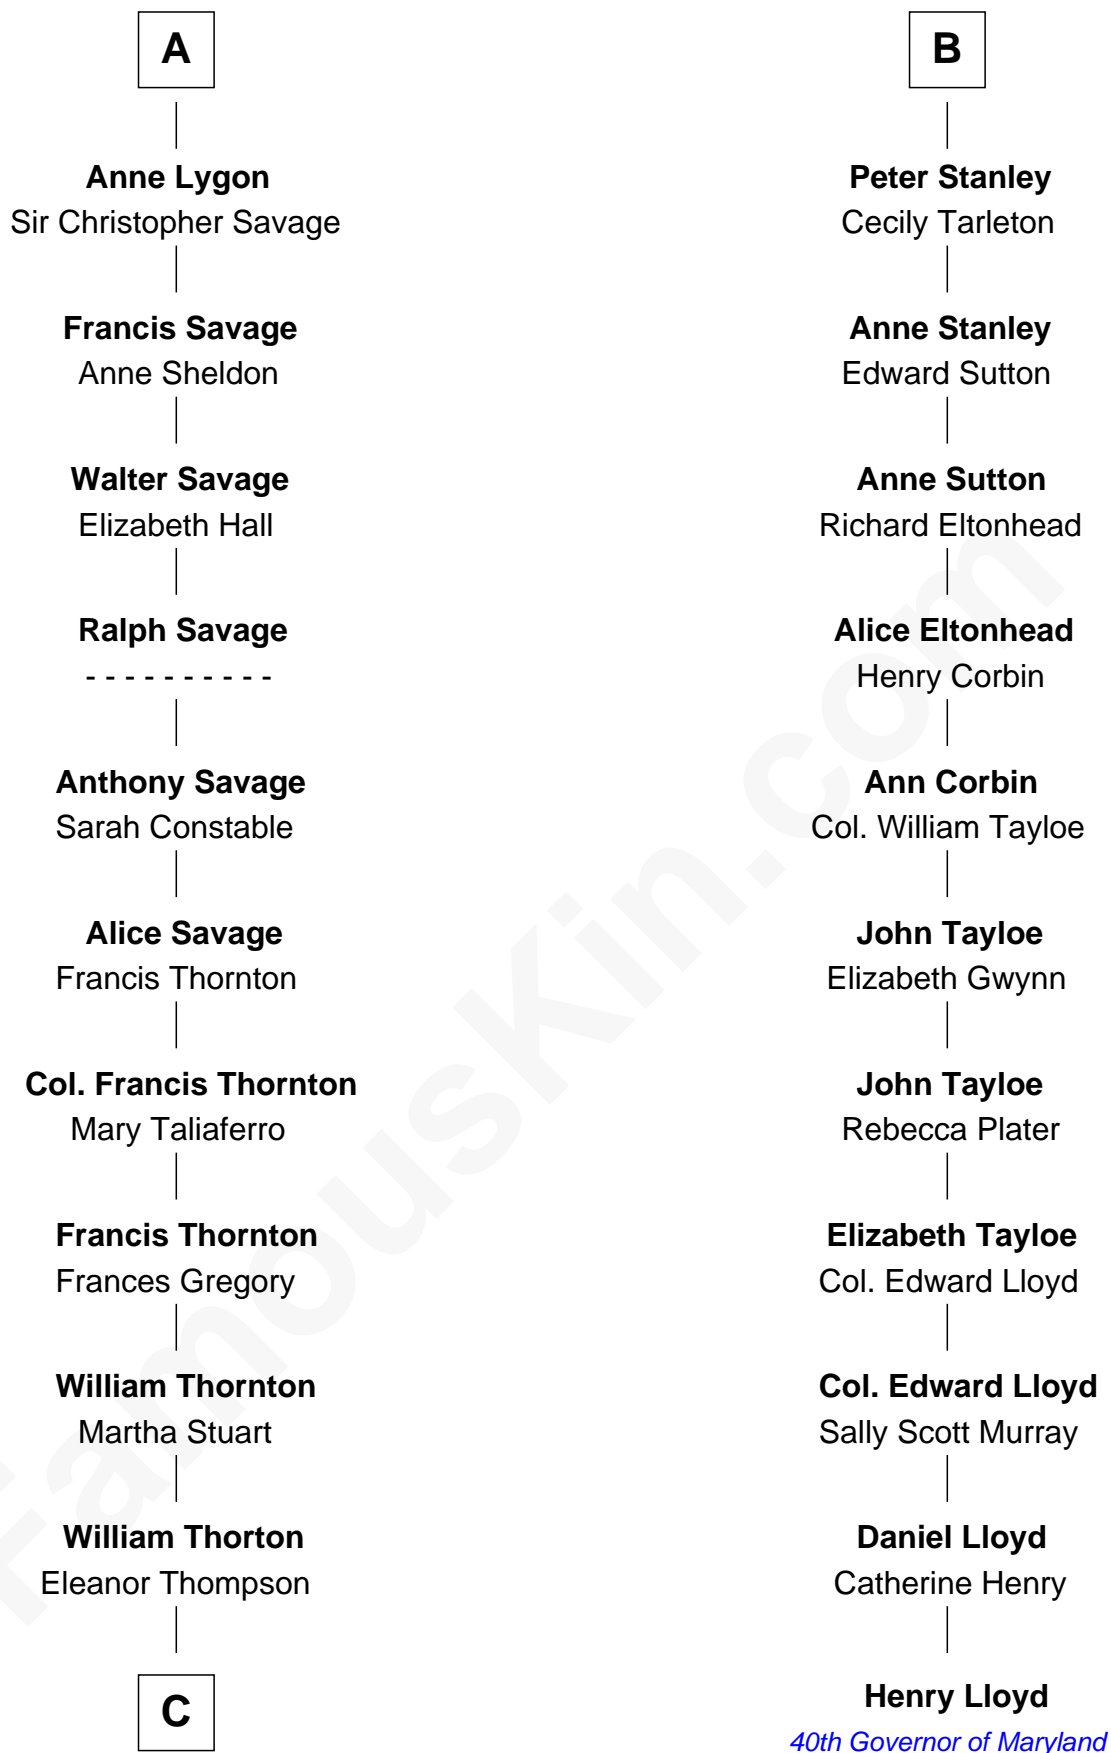

FamousKin.com
Relationship Chart of
General George S. Patton
U.S. Army - World War II

17th cousin 3 times removed of

Henry Lloyd
40th Governor of Maryland

C

—
Susanna Thompson Thorton

Andrew Glassell

—
Susan Thornton Glassell

George Smith Patton

—
George Smith Patton

Ruth Wilson

—
General George S. Patton

U.S. Army - World War II

FamousKin.com