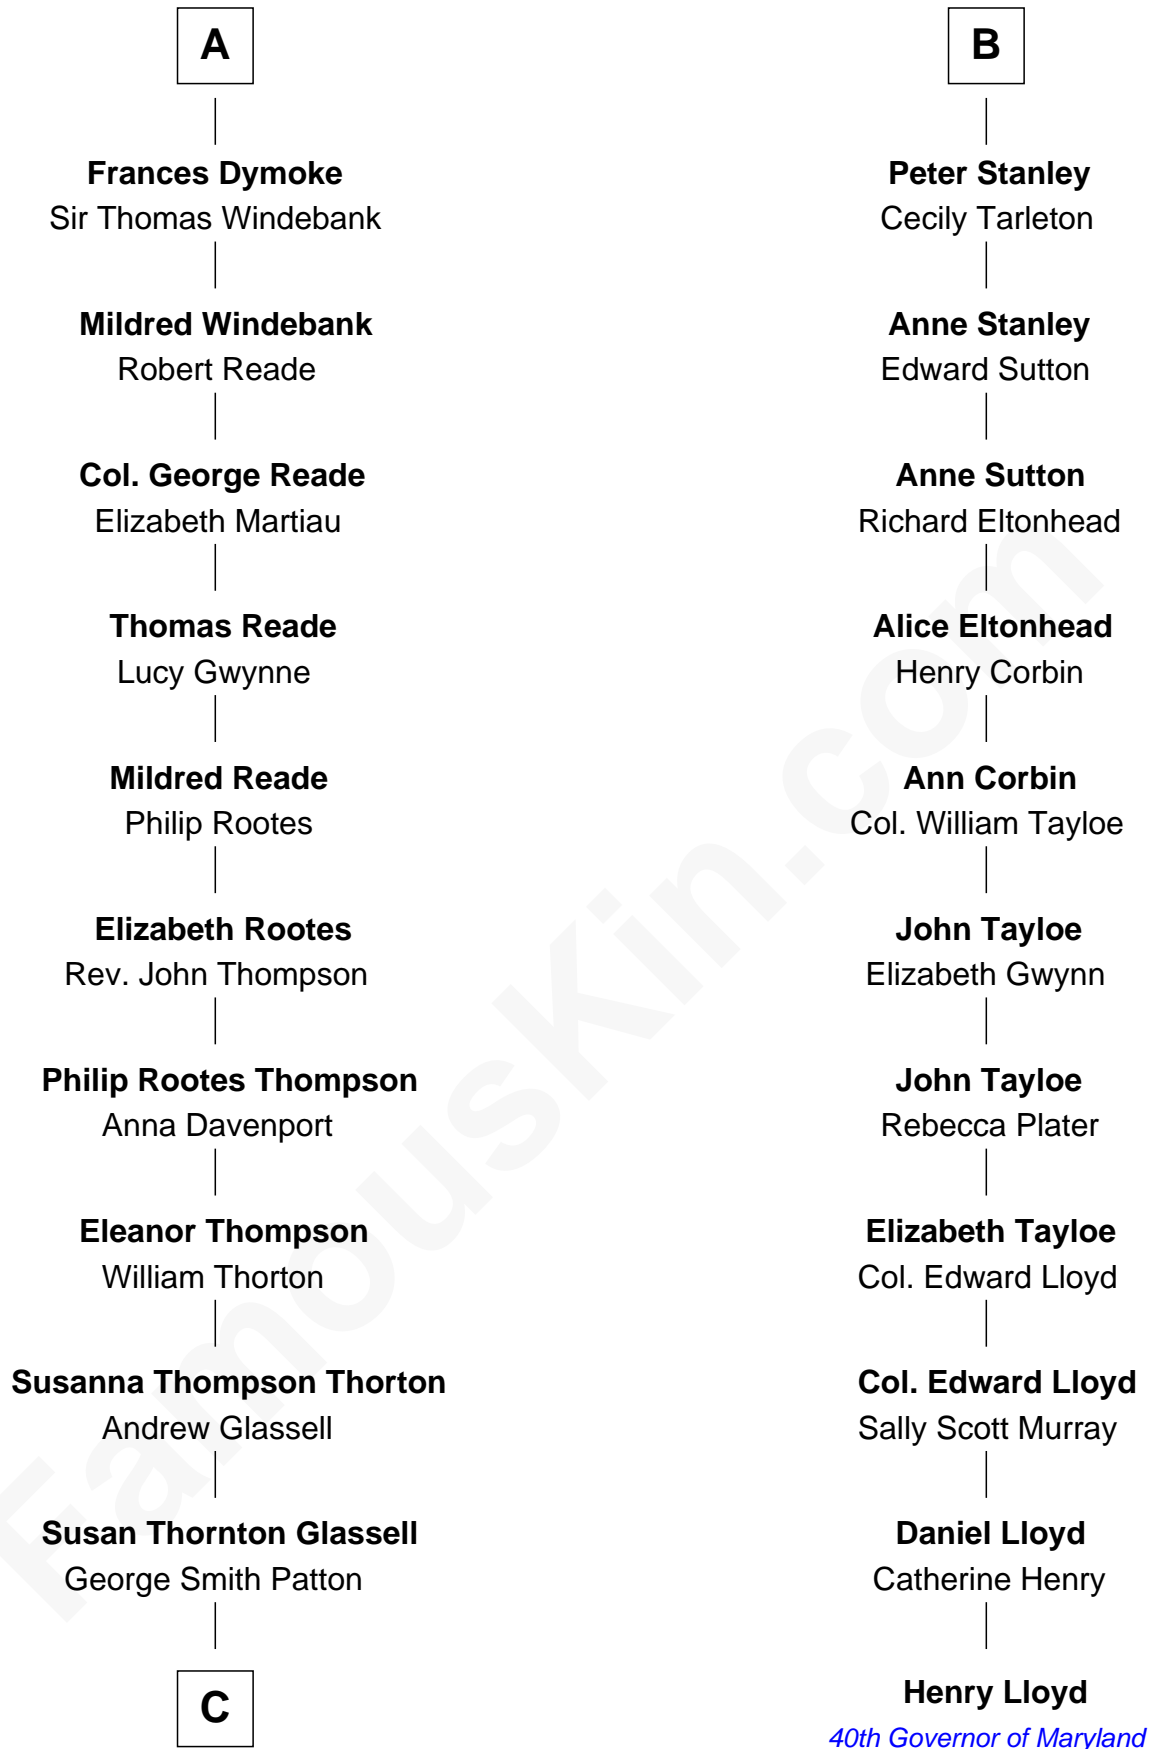

FamousKin.com
Relationship Chart of
General George S. Patton
U.S. Army - World War II

17th cousin 1 time removed of
Henry Lloyd
40th Governor of Maryland

C

George Smith Patton

Ruth Wilson

General George S. Patton

U.S. Army - World War II

FamousKin.com