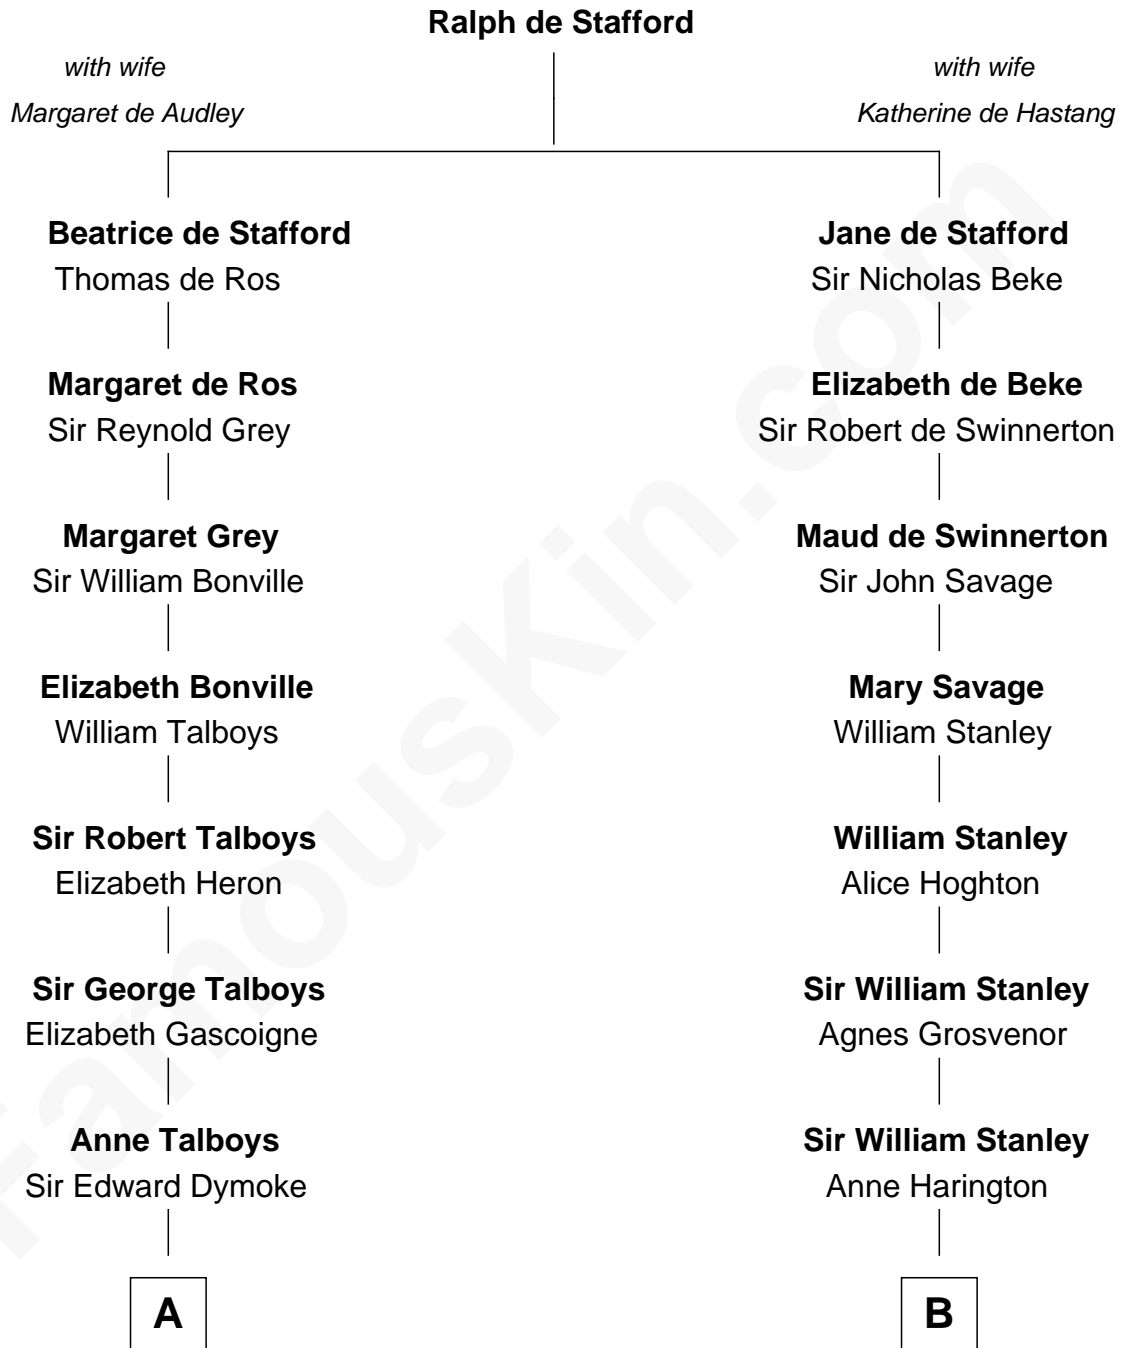

FamousKin.com
Relationship Chart of
General George S. Patton
U.S. Army - World War II

17th cousin 1 time removed of
Henry Lloyd
40th Governor of Maryland

C

George Smith Patton

Ruth Wilson

General George S. Patton