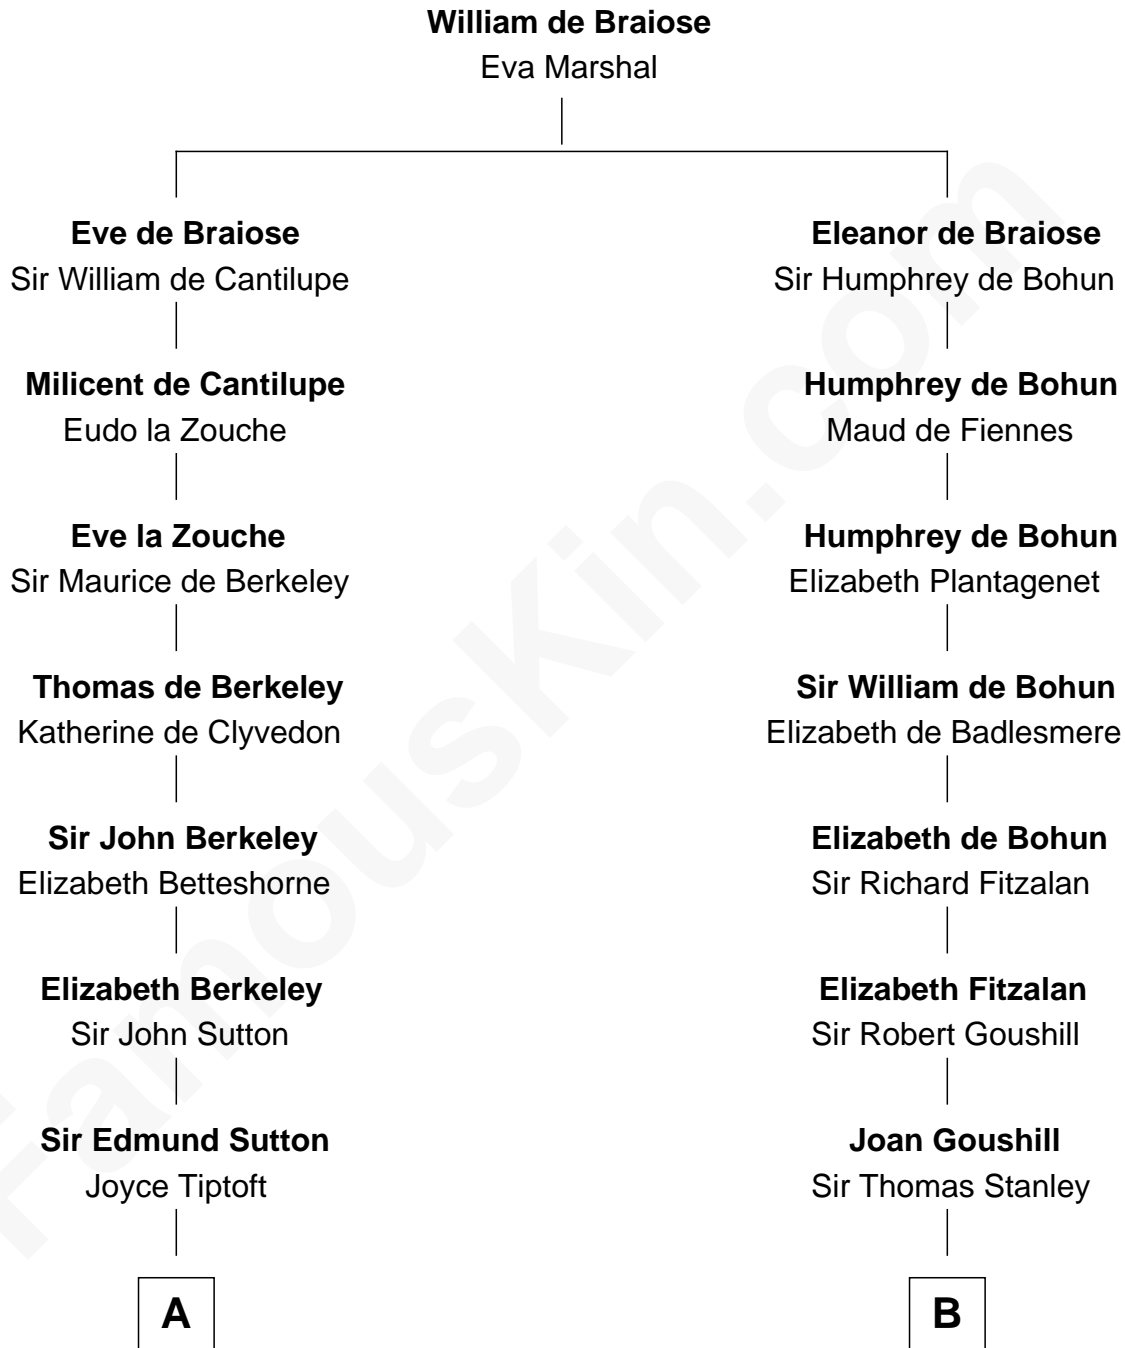

**FamousKin.com**  
**Relationship Chart of**  
**General George S. Patton**  
*U.S. Army - World War II*

**20th cousin 1 time removed of**  
**Henry Lloyd**  
*40th Governor of Maryland*

**C**

**William Thorton**  
Eleanor Thompson

**Susanna Thompson Thorton**  
Andrew Glassell

**Susan Thornton Glassell**  
George Smith Patton

**George Smith Patton**  
Ruth Wilson

**General George S. Patton**  
*U.S. Army - World War II*

**D**

**Col. Edward Lloyd**  
Elizabeth Tayloe

**Col. Edward Lloyd**  
Sally Scott Murray

**Daniel Lloyd**  
Catherine Henry

**Henry Lloyd**  
*40th Governor of Maryland*