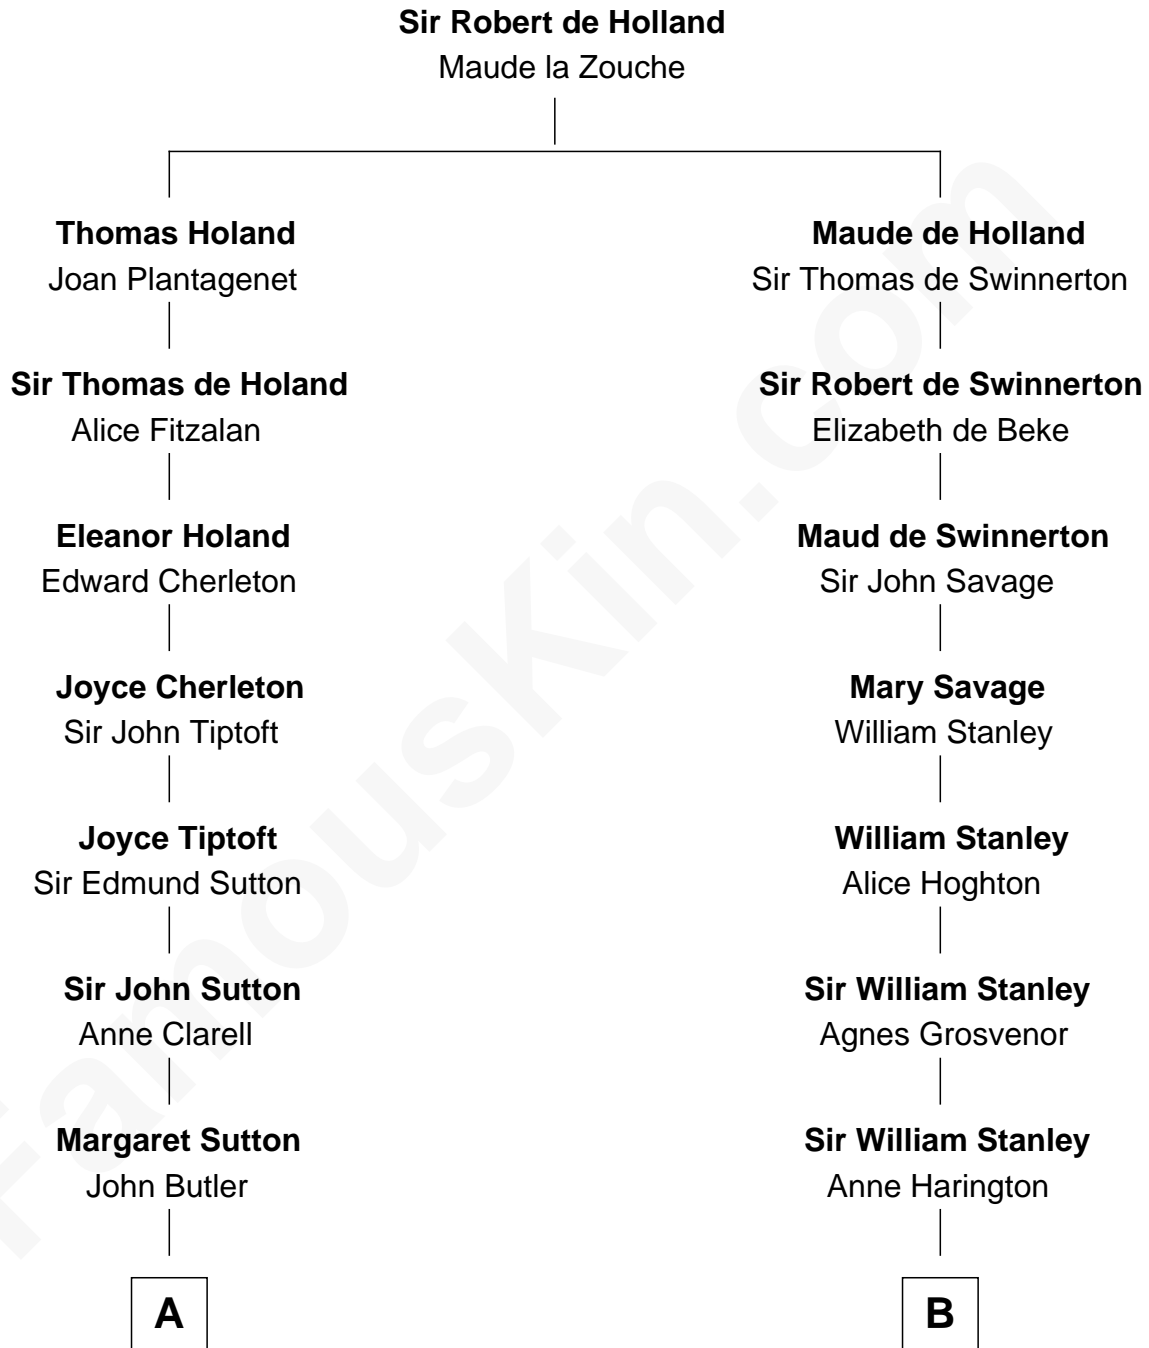

FamousKin.com
Relationship Chart of
General George S. Patton
U.S. Army - World War II

17th cousin 2 times removed of
Henry Lloyd
40th Governor of Maryland

C

—
Susan Thornton Glassell

George Smith Patton

—
George Smith Patton

Ruth Wilson

—
General George S. Patton

U.S. Army - World War II

FamousKin.com