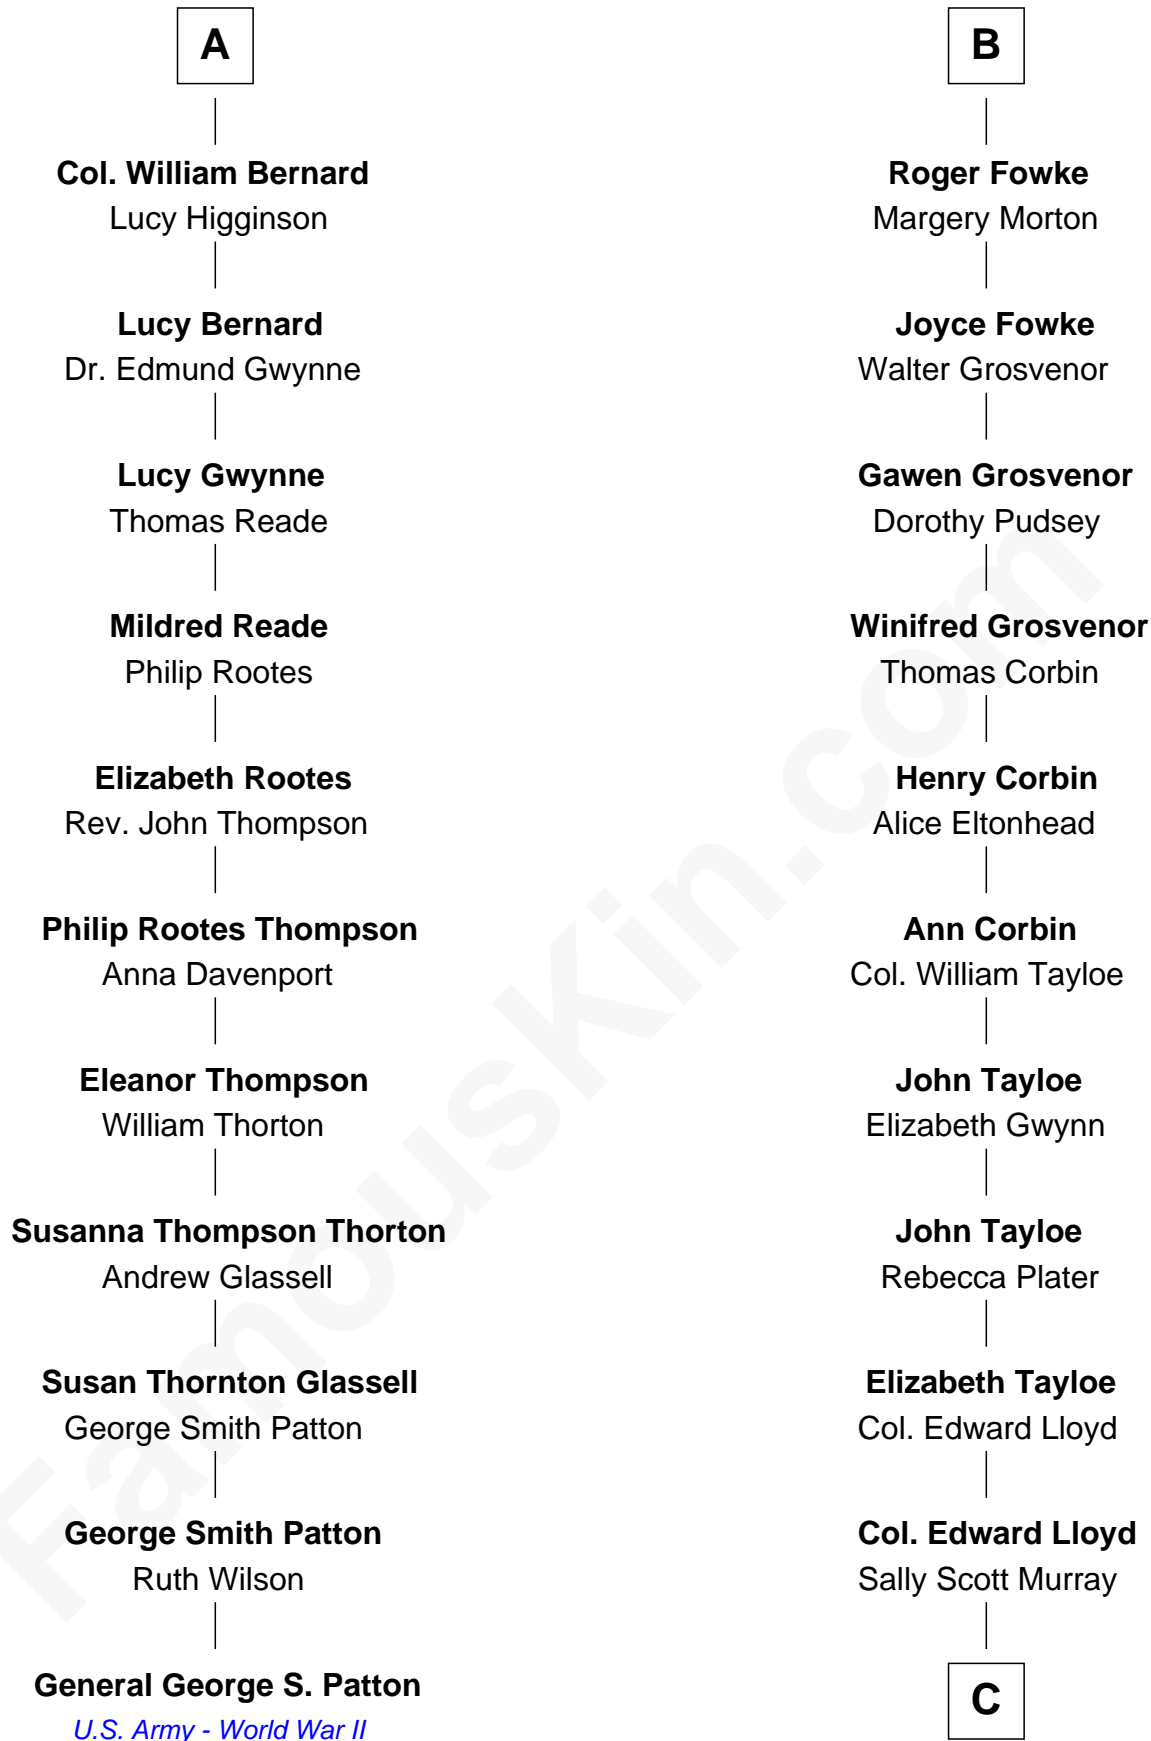

**FamousKin.com**  
**Relationship Chart of**  
**General George S. Patton**  
*U.S. Army - World War II*

17th cousin 1 time removed of  
**Henry Lloyd**  
*40th Governor of Maryland*

**Stephen le Scrope**  
 Margery de Welles

**John le Scrope**  
 Elizabeth Chaworth

**Maude le Scrope**  
 Sir Baldwin Freville

**Elizabeth le Scrope**  
 Sir Henry le Scrope

**Joyce Freville**  
 Sir Roger Aston

**Margaret Scrope**  
 John Bernard

**Sir Robert Aston**  
 Isabel Brereton

**John Bernard**  
 Margaret Daundelyn

**John Aston**  
 Elizabeth Delves

**John Bernard**  
 Cecily Muscote

**Margaret Aston**  
 John Kinnersley

**Francis Bernard**  
 Alice Hazlewood

**Isabel Kinnersley**  
 John Bradshaw

**Sir Francis Bernard**  
 Mary Woolhouse

**Anne Bradshaw**  
 John Fowke

**A**

**B**

**C**

**Daniel Lloyd**  
Catherine Henry

**Henry Lloyd**  
*40th Governor of Maryland*