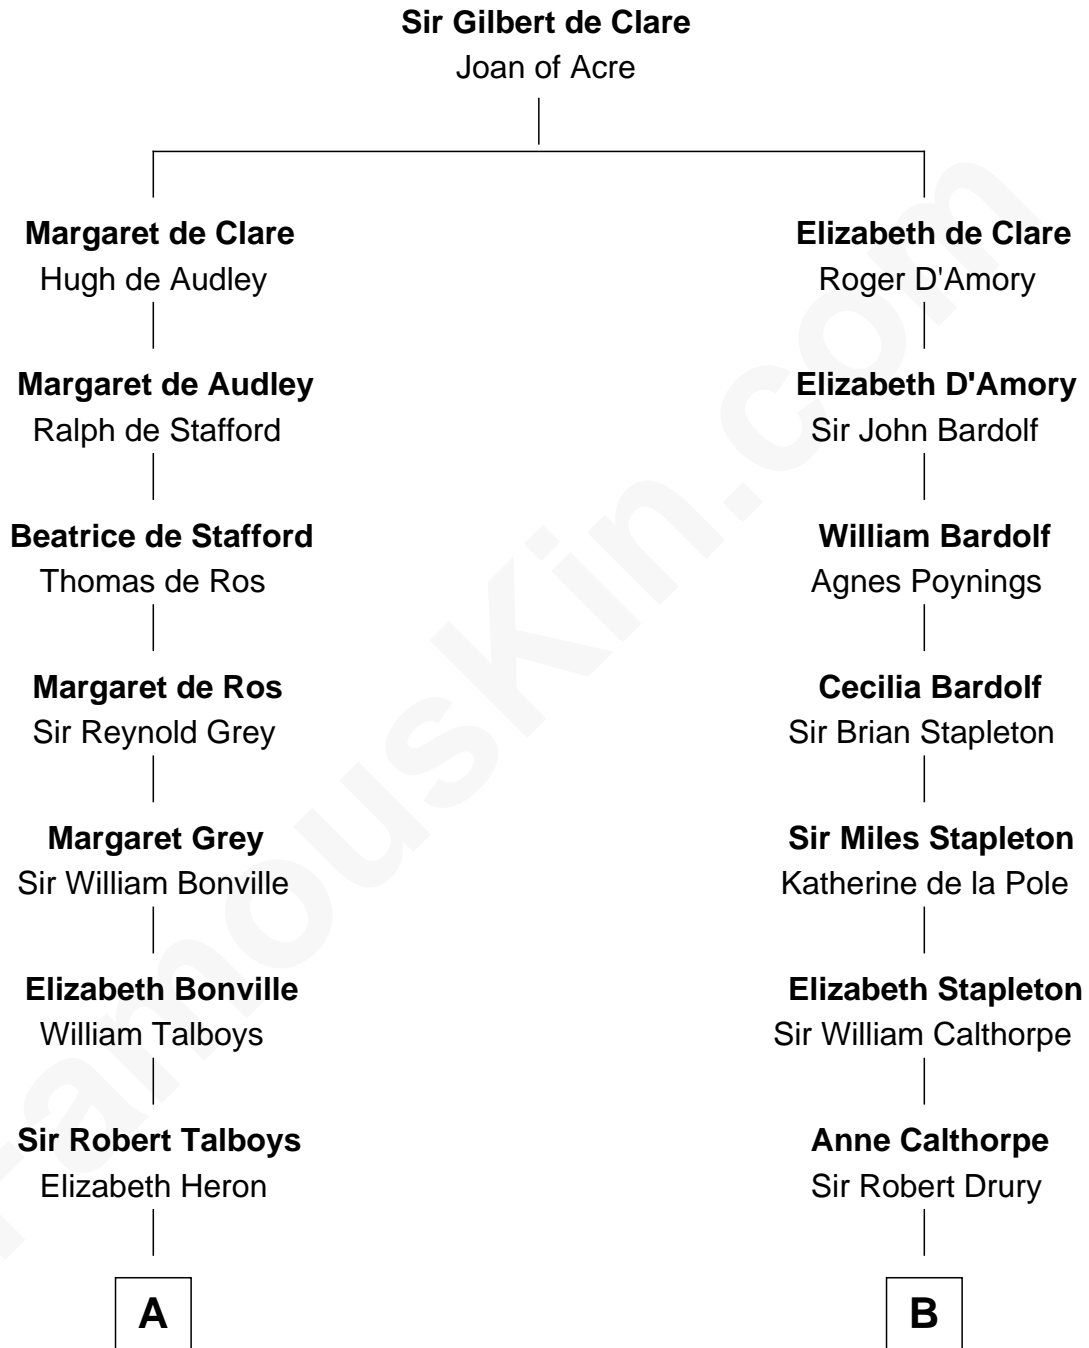

FamousKin.com
Relationship Chart of
General George S. Patton
U.S. Army - World War II

16th cousin 4 times removed of
Charles Carnan Ridgely
15th Governor of Maryland

C

—
Susanna Thompson Thorton

Andrew Glassell

—
Susan Thornton Glassell

George Smith Patton

—
George Smith Patton

Ruth Wilson

—
General George S. Patton

U.S. Army - World War II

FamousKin.com