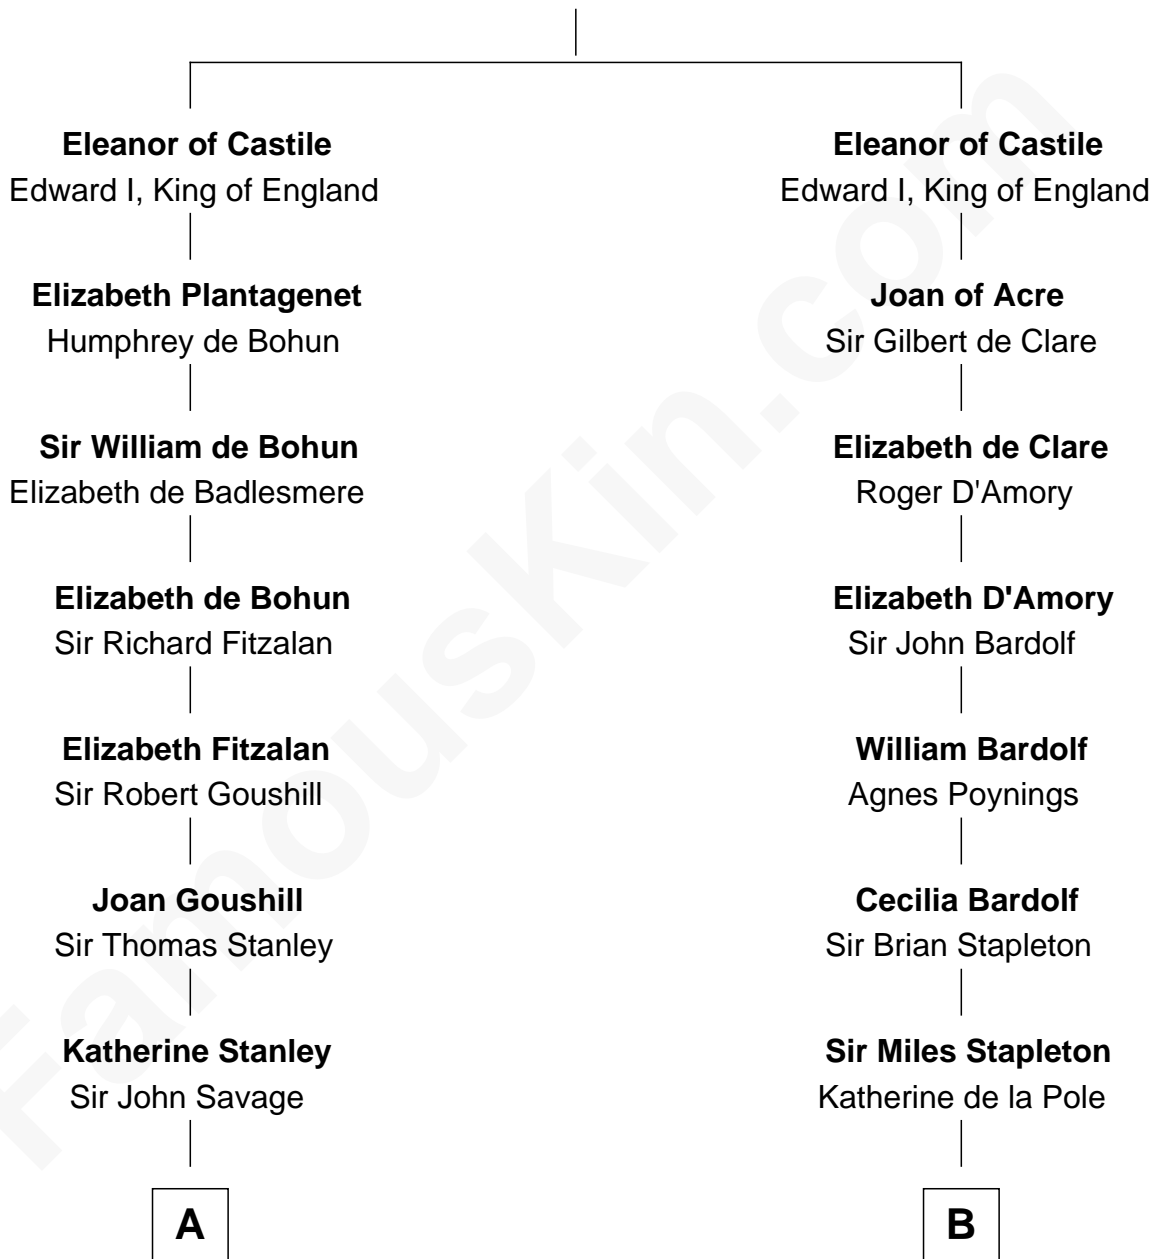

FamousKin.com
Relationship Chart of
General George S. Patton
U.S. Army - World War II

18th cousin 3 times removed of
Charles Carnan Ridgely
15th Governor of Maryland

Ferdinand III, King of Castile
 Joanna of Ponthieu

FamousKin.com