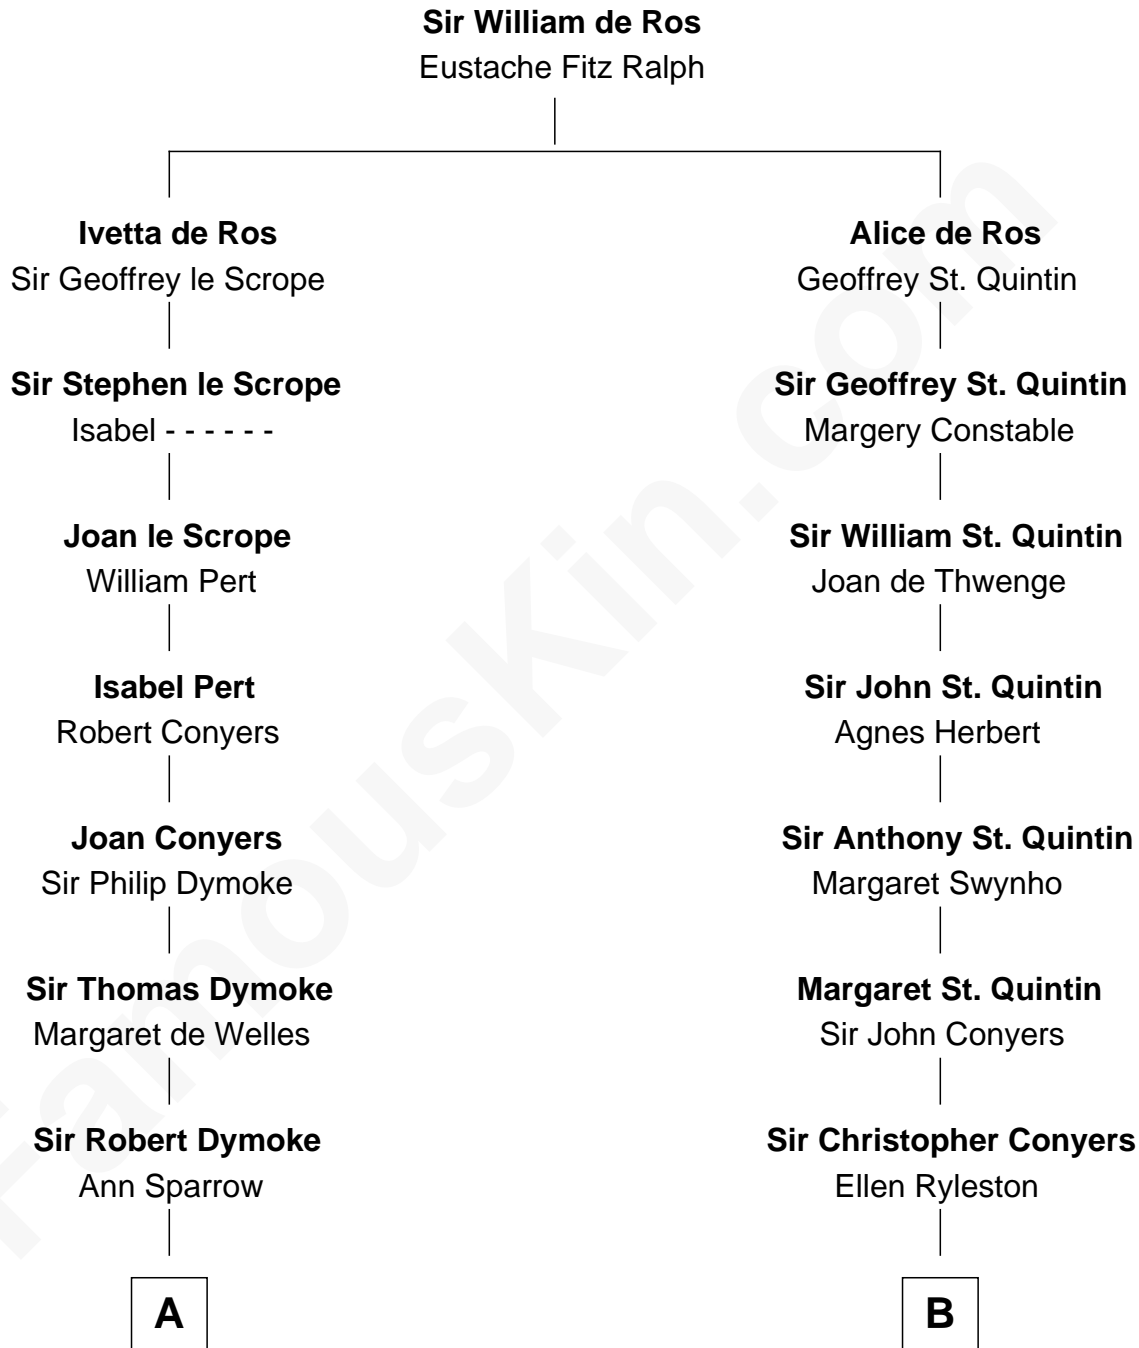

FamousKin.com
Relationship Chart of
General George S. Patton
U.S. Army - World War II

19th cousin 1 time removed of
Georgia O'Keeffe
American Artist

C

Susan Thornton Glassell

George Smith Patton

George Smith Patton

Ruth Wilson

General George S. Patton

U.S. Army - World War II

D

Charles Wyckoff

Alletta Maria Field

Isabella Wyckoff

George Victor Totto

Ida Ten Eyck Totto

Francis Calyxtus O'Keeffe

Georgia O'Keeffe

American Artist

FamousKin.com