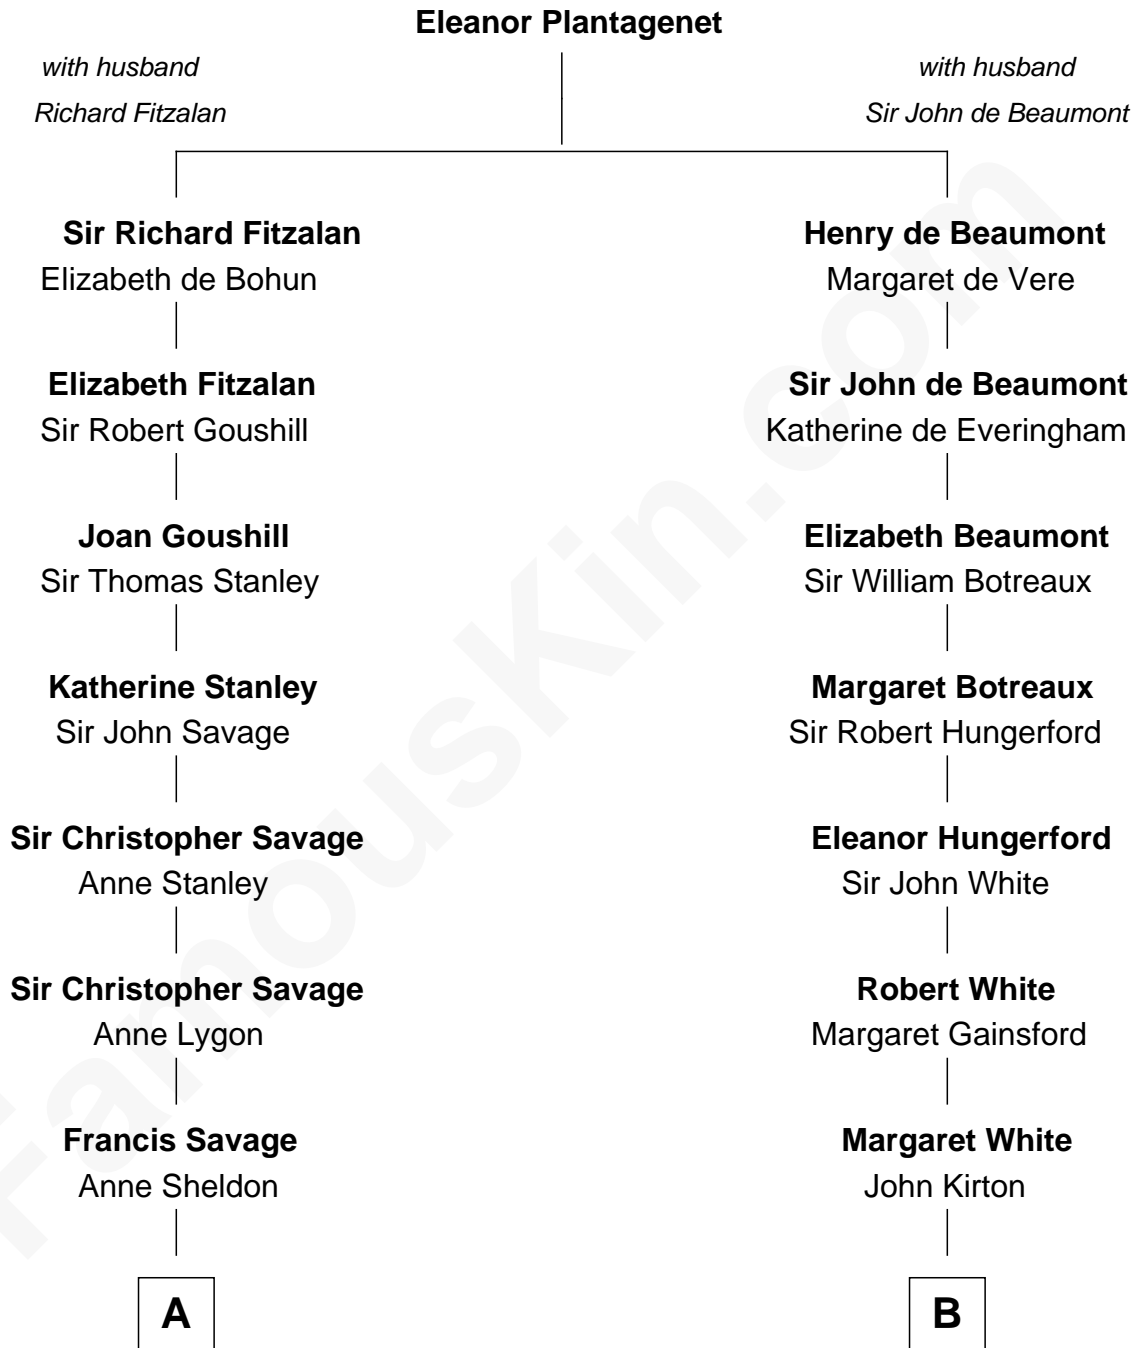

FamousKin.com
Relationship Chart of
General George S. Patton
U.S. Army - World War II

18th cousin 3 times removed of

Thomas J. Watson, Jr.
President and CEO of I.B.M.

C

George Smith Patton

Ruth Wilson

General George S. Patton

U.S. Army - World War II

D

Mary Hamilton

Dr. Oliver Kittredge

Oliver Kittredge

Julia Ann Estabrook

Arthur Melville Kittredge

Mary Jeannette Broadwell