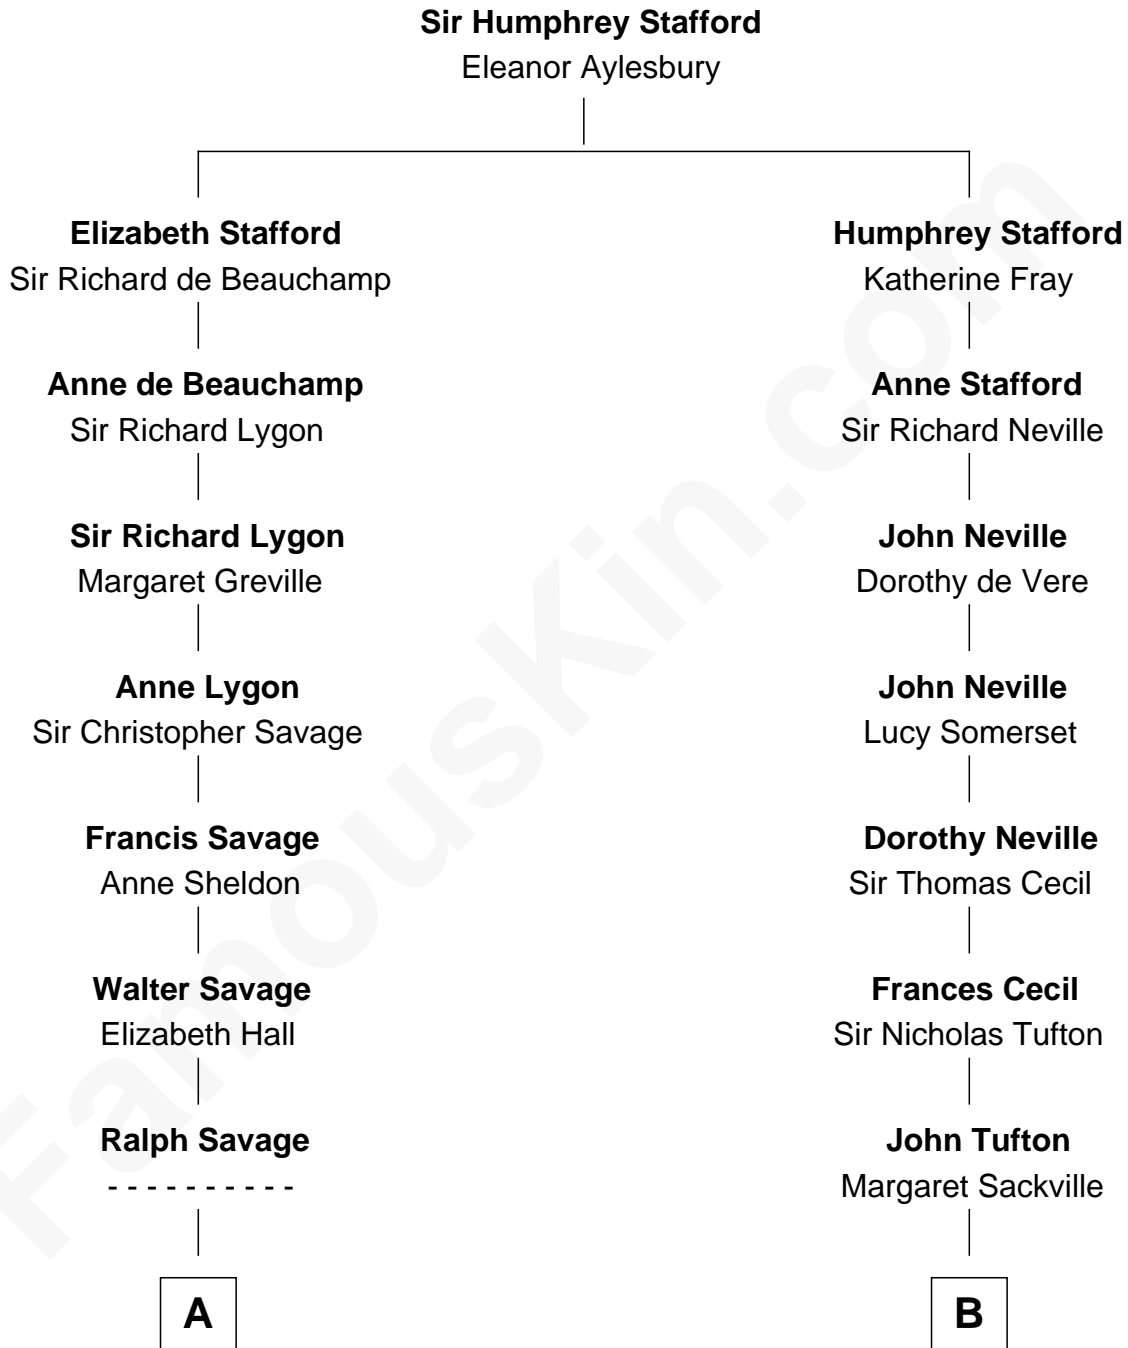

FamousKin.com
Relationship Chart of
General George S. Patton
U.S. Army - World War II

16th cousin 1 time removed of
Kit Harington
TV Actor - "Game of Thrones"

Kit Harington photo by [Gage Skidmore](#) (CC BY-SA 2.0)