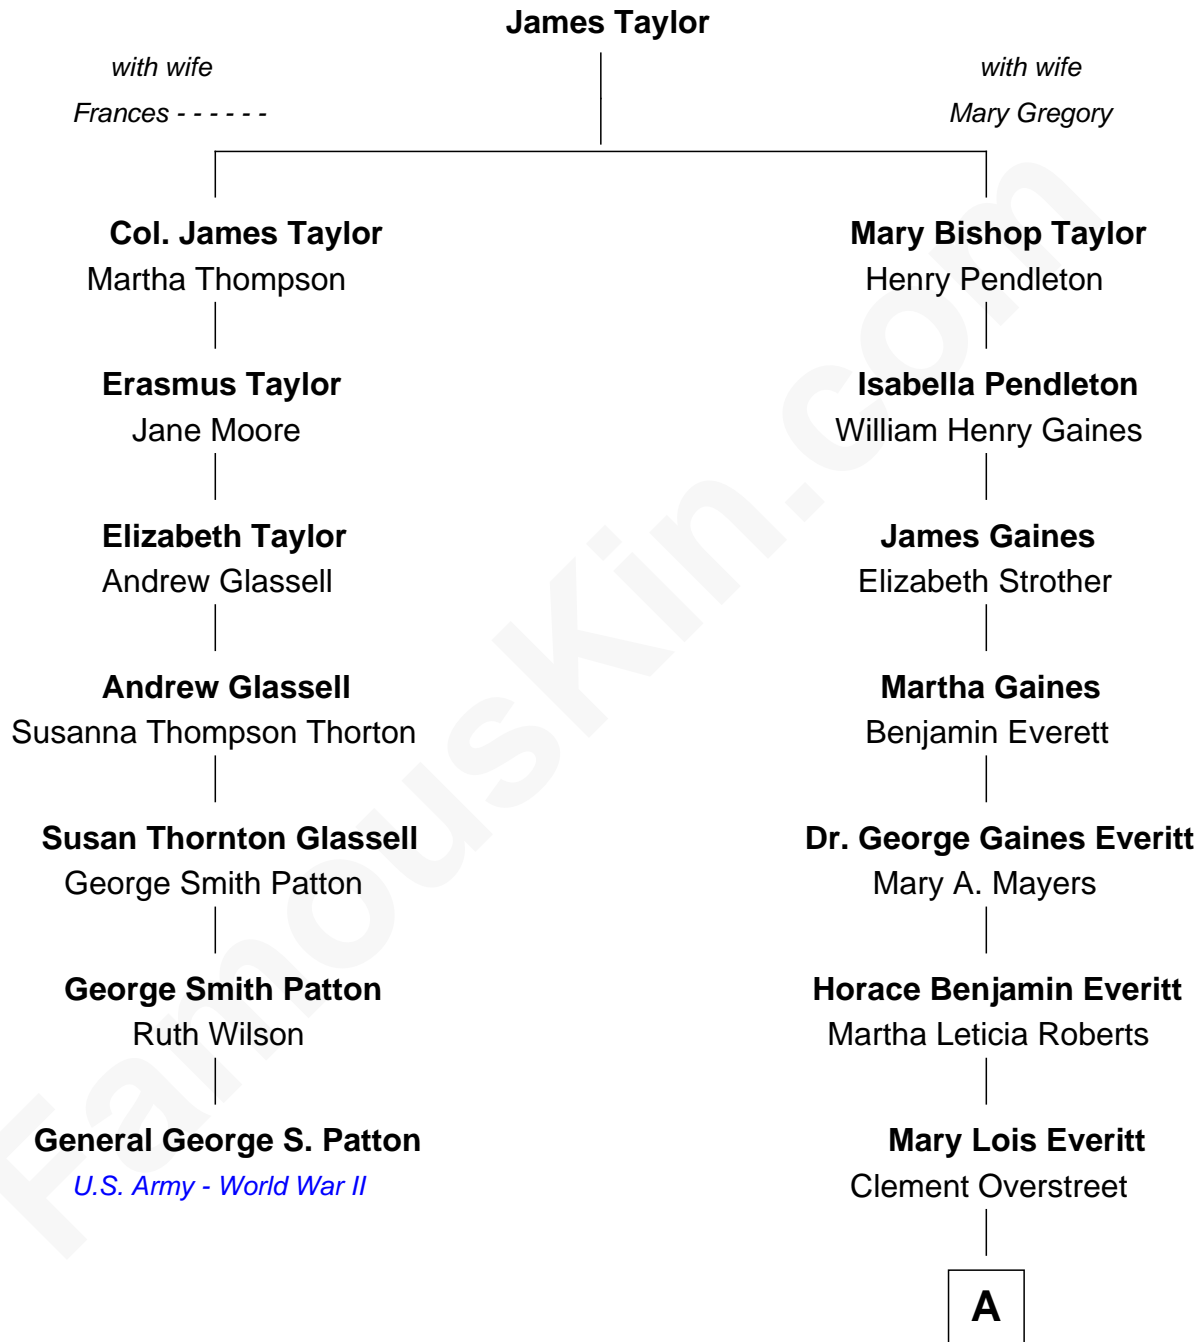

**FamousKin.com**  
**Relationship Chart of**  
**General George S. Patton**  
*U.S. Army - World War II*

**6th cousin 2 times removed of**  
**William H. Macy**  
*TV and Movie Actor*

A

Lois Elizabeth Overstreet