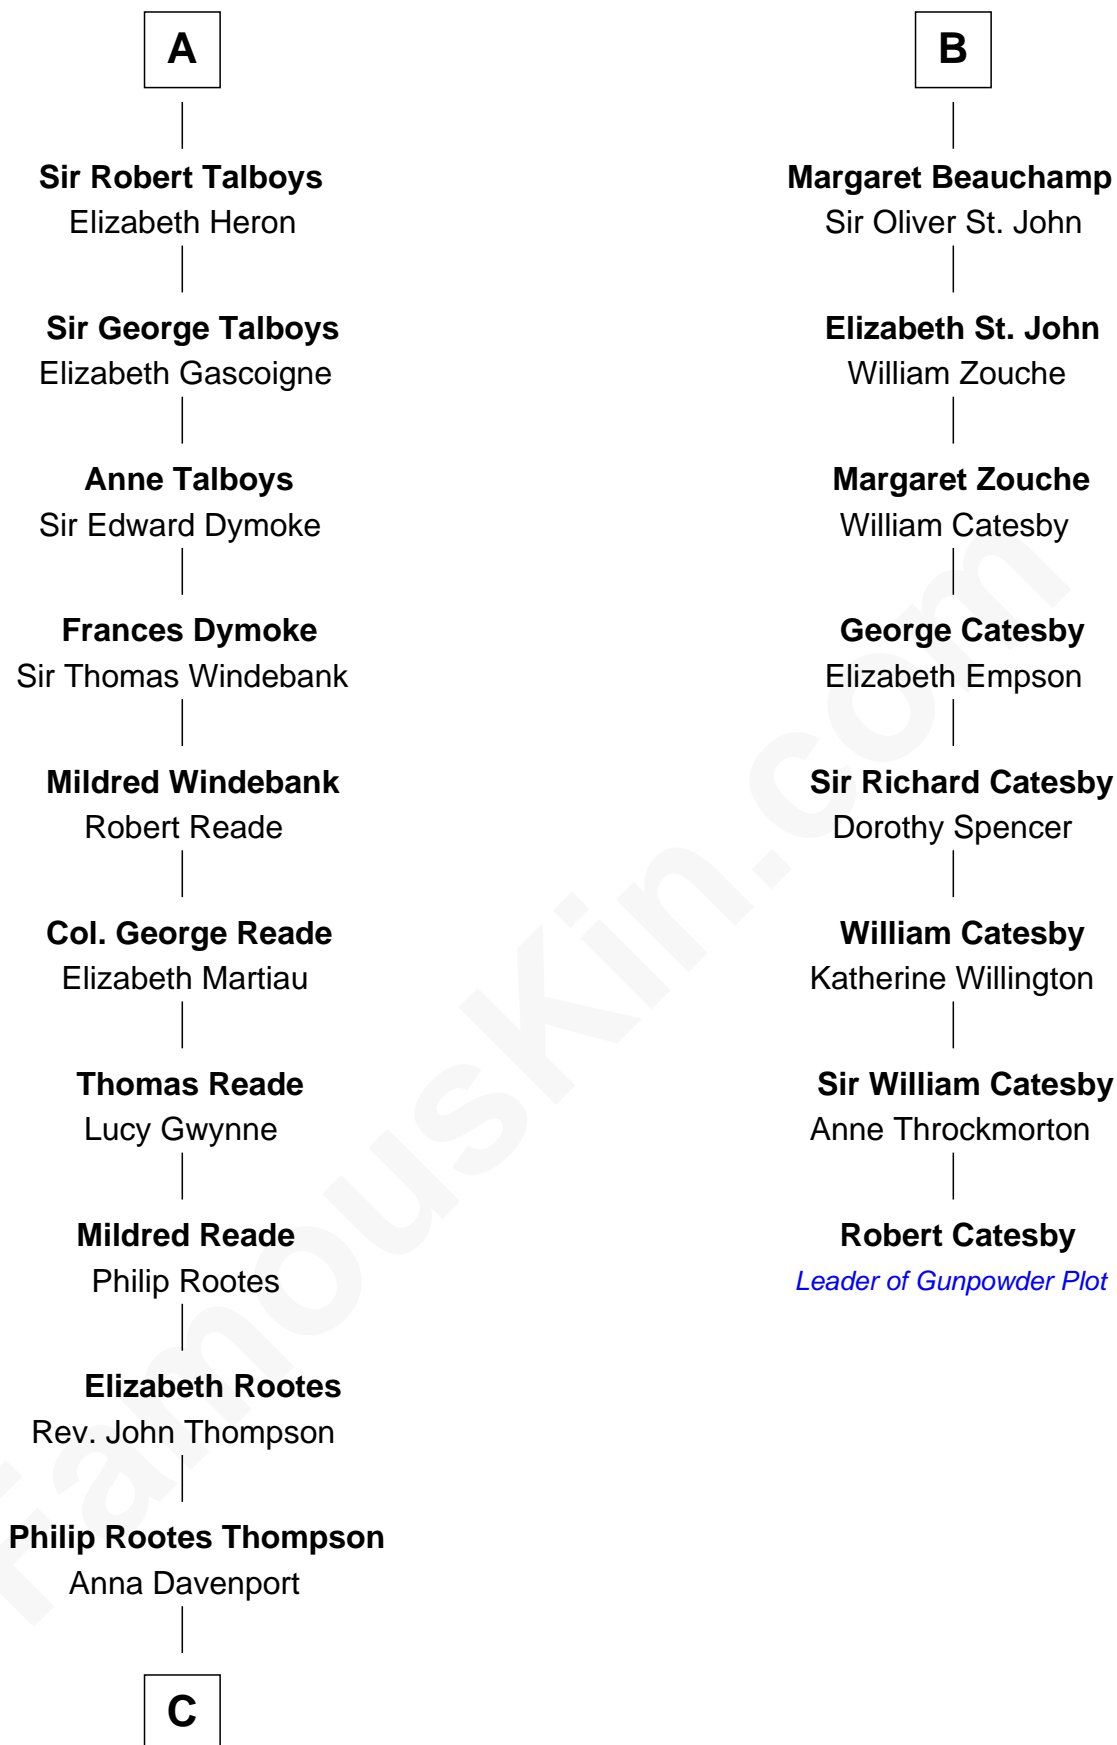

FamousKin.com
Relationship Chart of
General George S. Patton
U.S. Army - World War II

14th cousin 7 times removed of

Robert Catesby
Leader of Gunpowder Plot

Sir Humphrey de Bohun
Maud of Eu

FamousKin.com