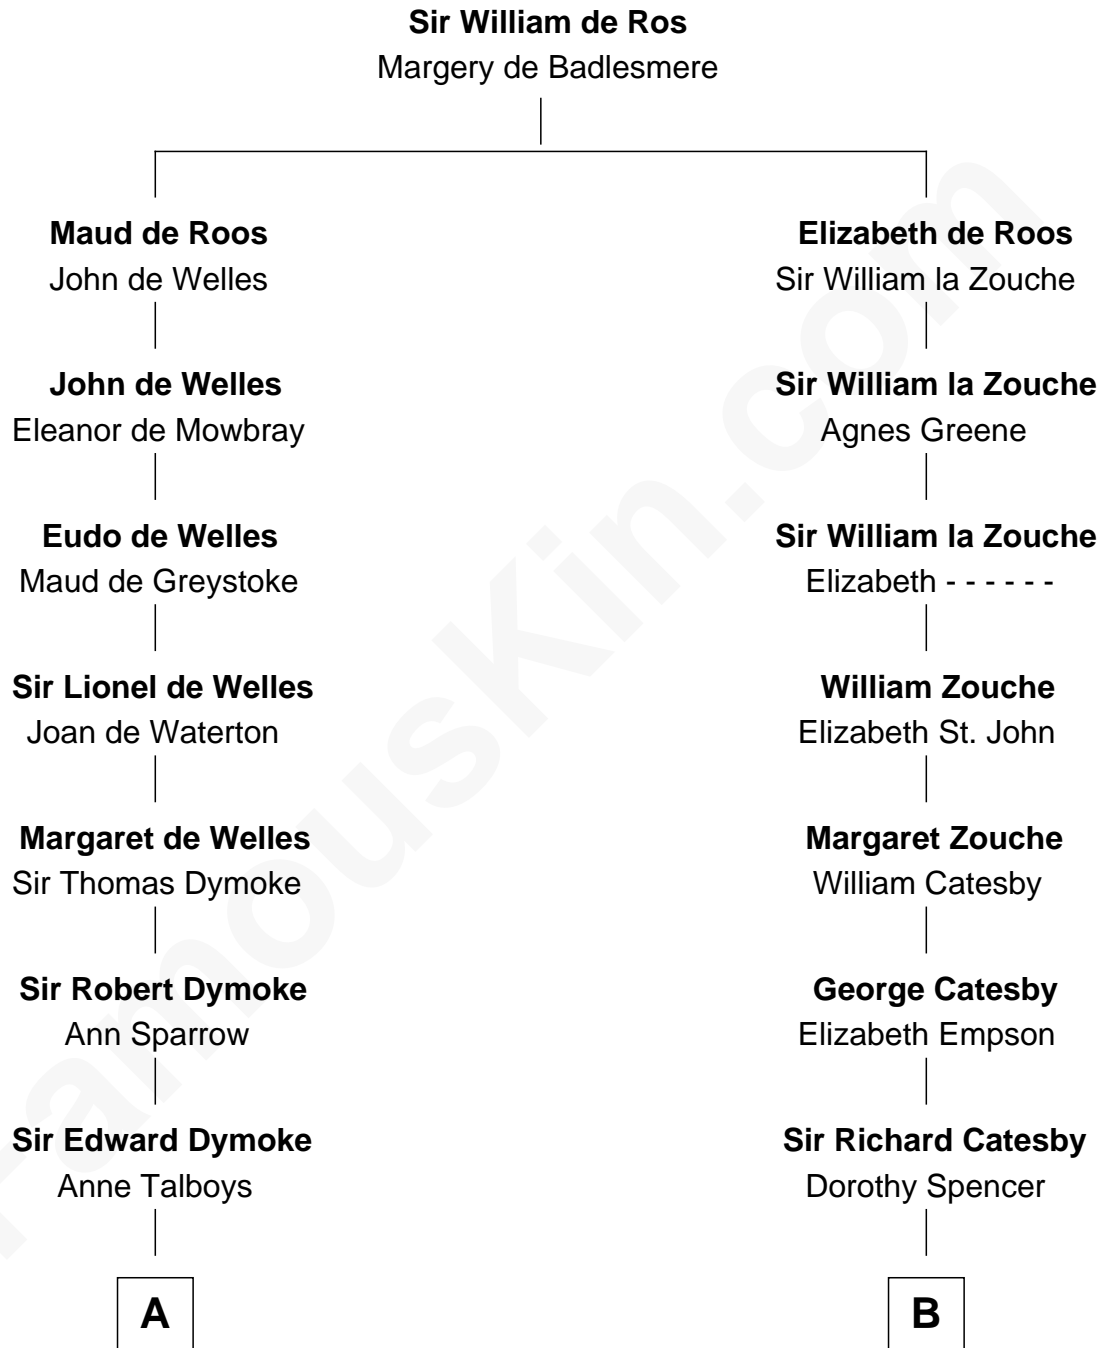

FamousKin.com
Relationship Chart of
General George S. Patton
U.S. Army - World War II

9th cousin 9 times removed of
Robert Catesby
Leader of Gunpowder Plot

C

George Smith Patton

Ruth Wilson

General George S. Patton

U.S. Army - World War II

FamousKin.com