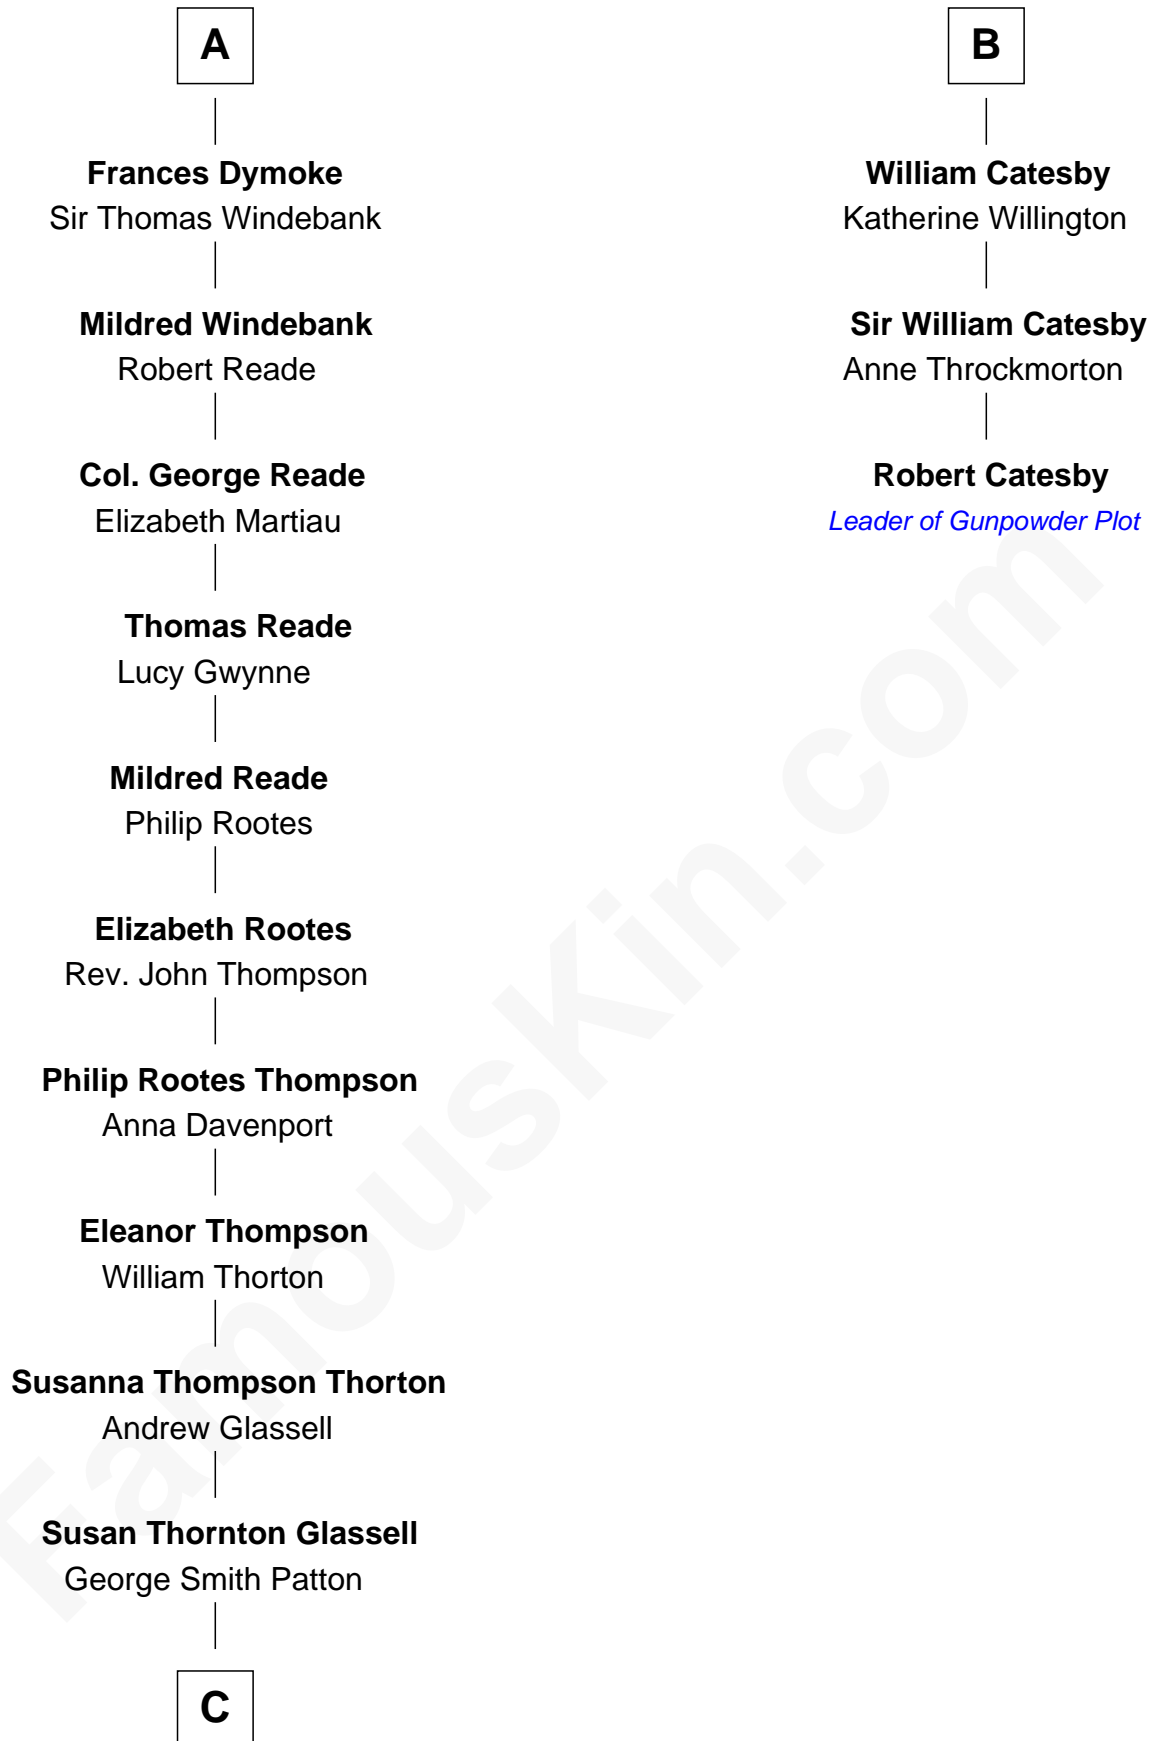

FamousKin.com
Relationship Chart of
General George S. Patton
U.S. Army - World War II

9th cousin 9 times removed of
Robert Catesby
Leader of Gunpowder Plot

C

George Smith Patton

Ruth Wilson

General George S. Patton