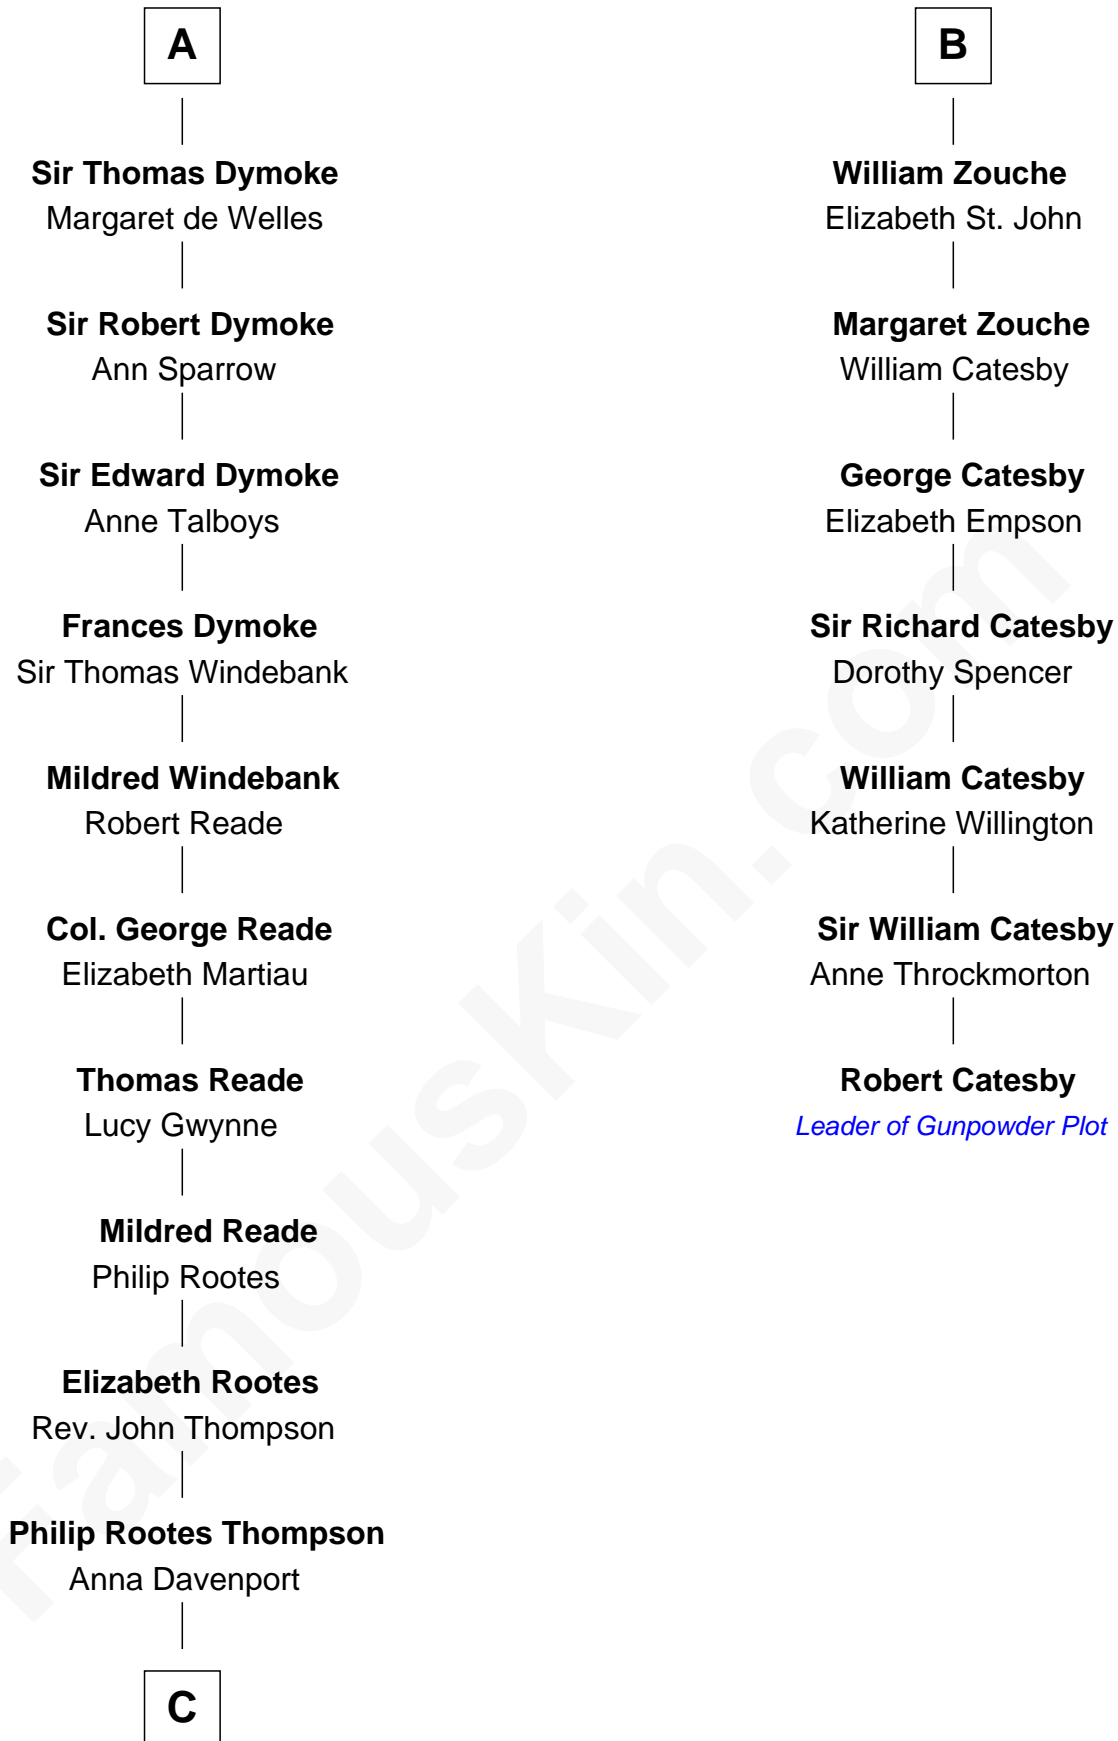

FamousKin.com
Relationship Chart of
General George S. Patton
U.S. Army - World War II

13th cousin 8 times removed of

Robert Catesby
Leader of Gunpowder Plot

FamousKin.com