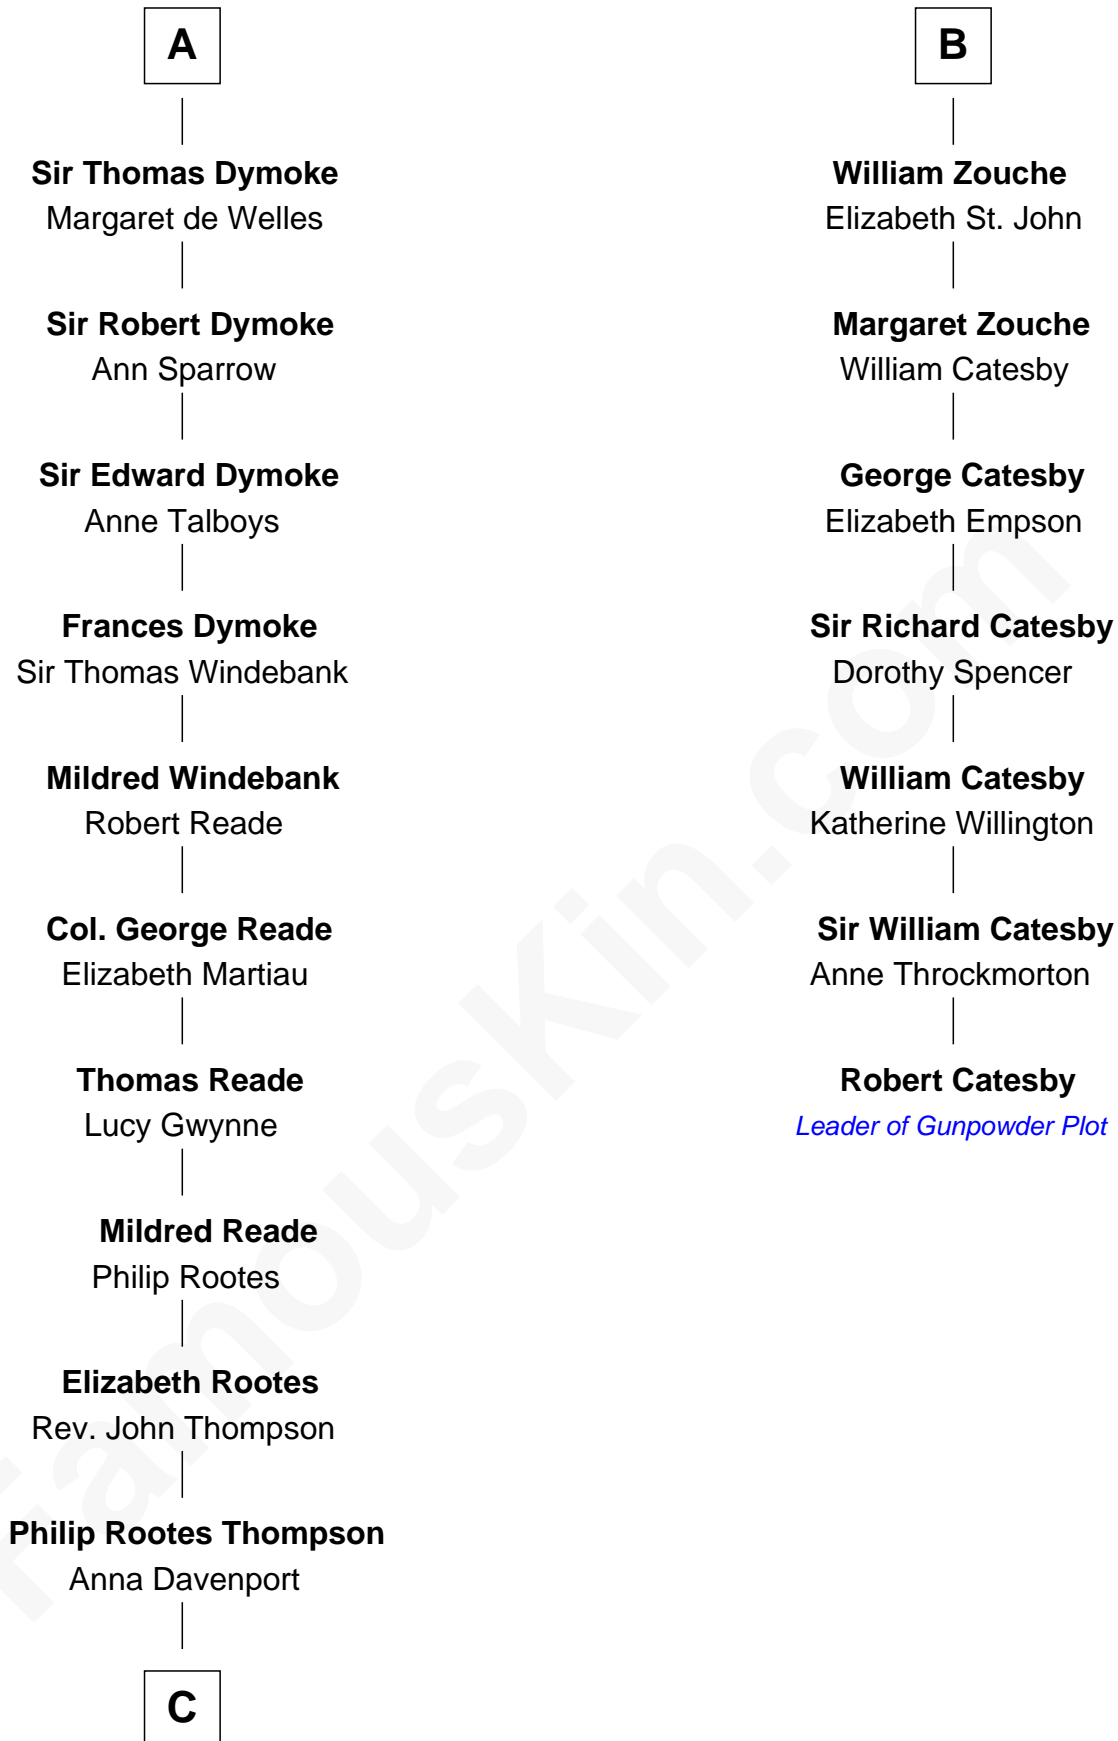

**FamousKin.com**  
**Relationship Chart of**  
**General George S. Patton**  
*U.S. Army - World War II*

13th cousin 8 times removed of

**Robert Catesby**  
*Leader of Gunpowder Plot*

**Reginald FitzPiers**

**C**

—  
**Eleanor Thompson**

William Thorton

—  
**Susanna Thompson Thorton**

Andrew Glassell

—  
**Susan Thornton Glassell**

George Smith Patton

—  
**George Smith Patton**