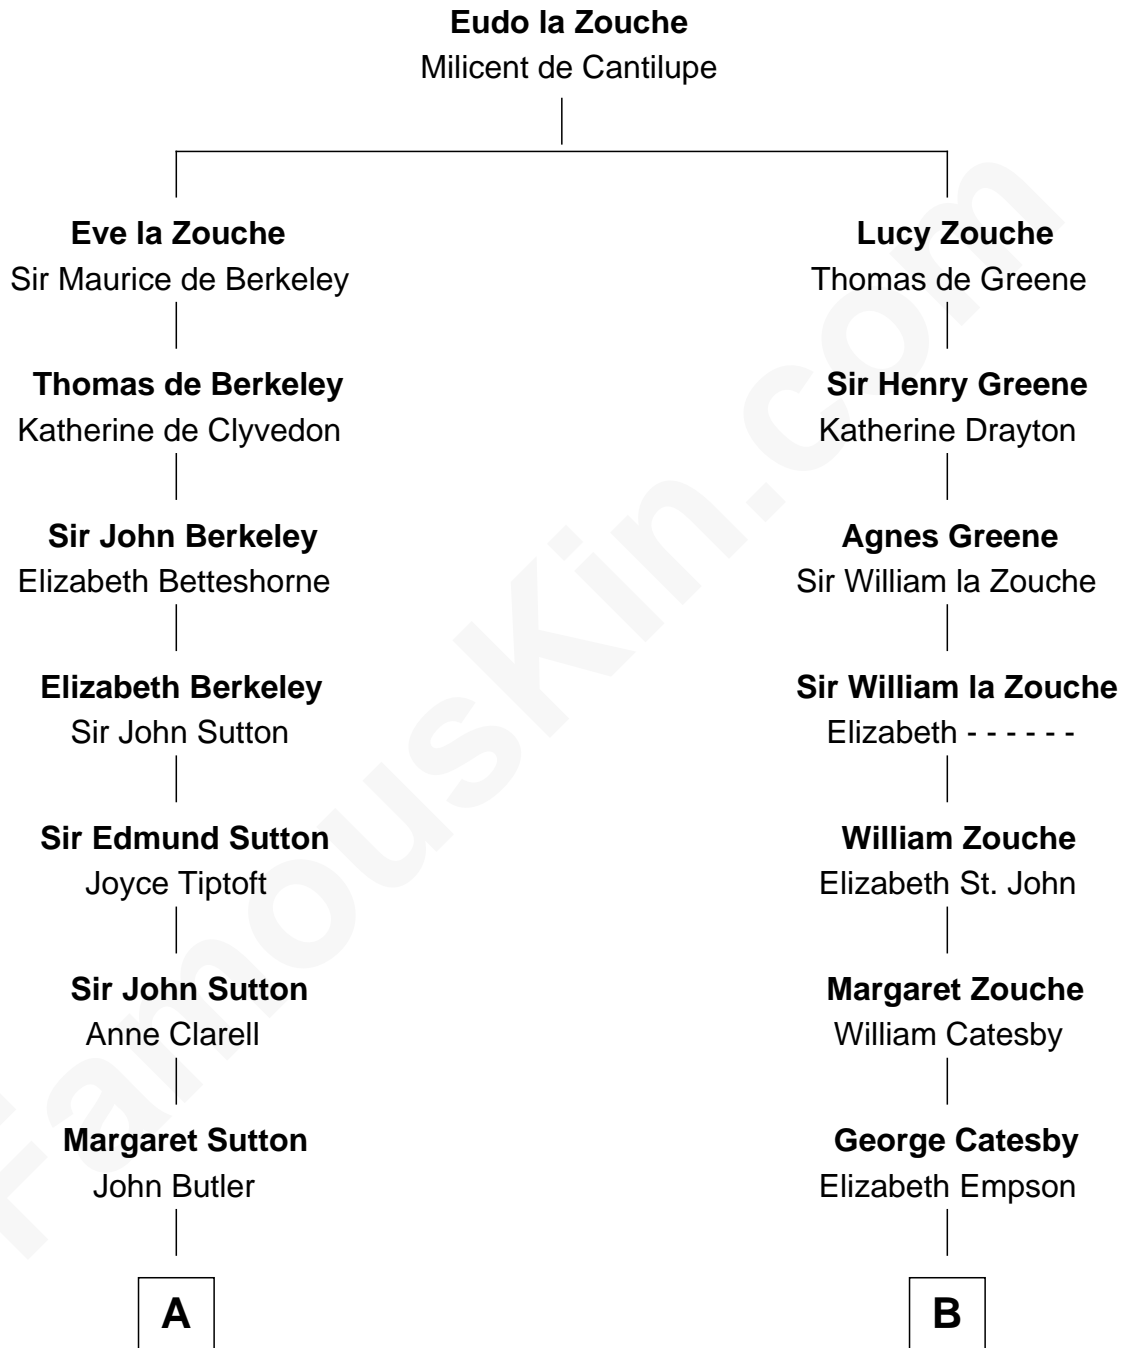

FamousKin.com
Relationship Chart of
General George S. Patton
U.S. Army - World War II

10th cousin 9 times removed of

Robert Catesby
Leader of Gunpowder Plot

C

—
Susan Thornton Glassell

George Smith Patton

—
George Smith Patton

Ruth Wilson

—
General George S. Patton

U.S. Army - World War II

FamousKin.com