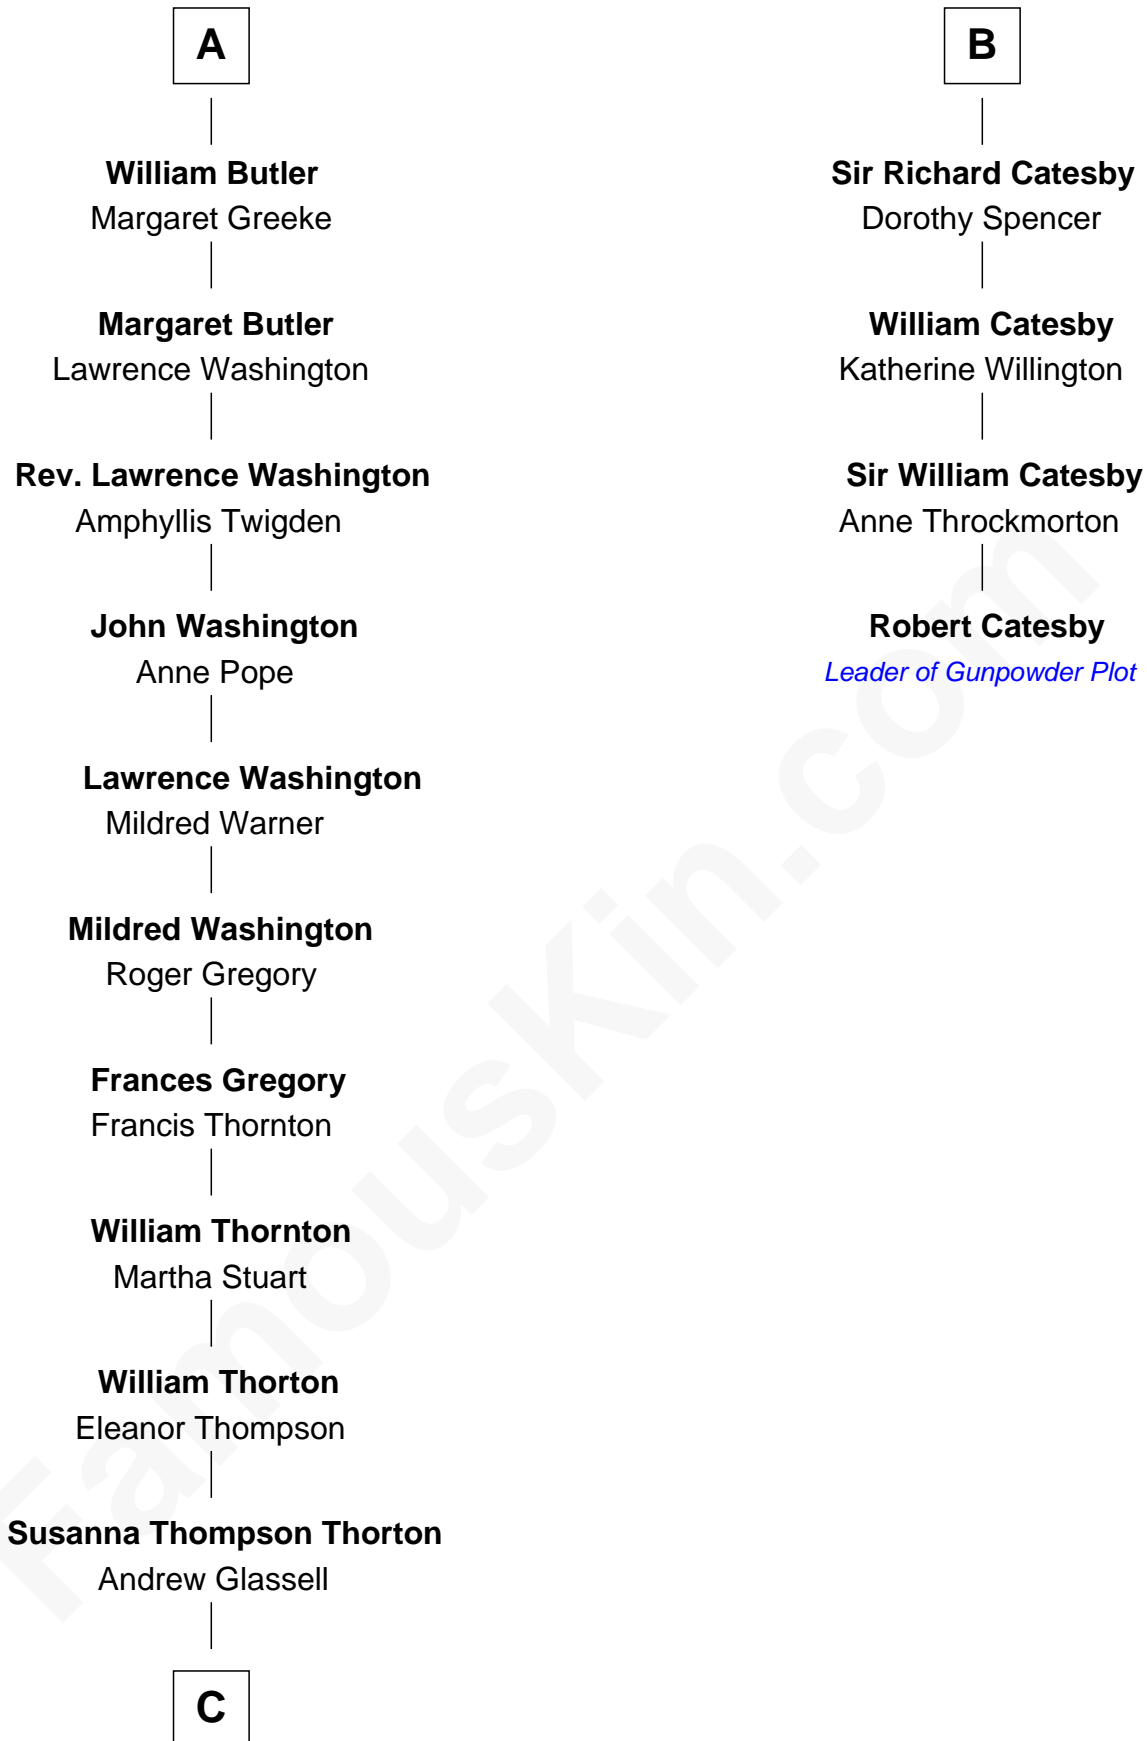

FamousKin.com
Relationship Chart of
General George S. Patton
U.S. Army - World War II

10th cousin 9 times removed of

Robert Catesby
Leader of Gunpowder Plot

C

—
Susan Thornton Glassell

George Smith Patton

—
George Smith Patton

Ruth Wilson

—
General George S. Patton

U.S. Army - World War II

FamousKin.com