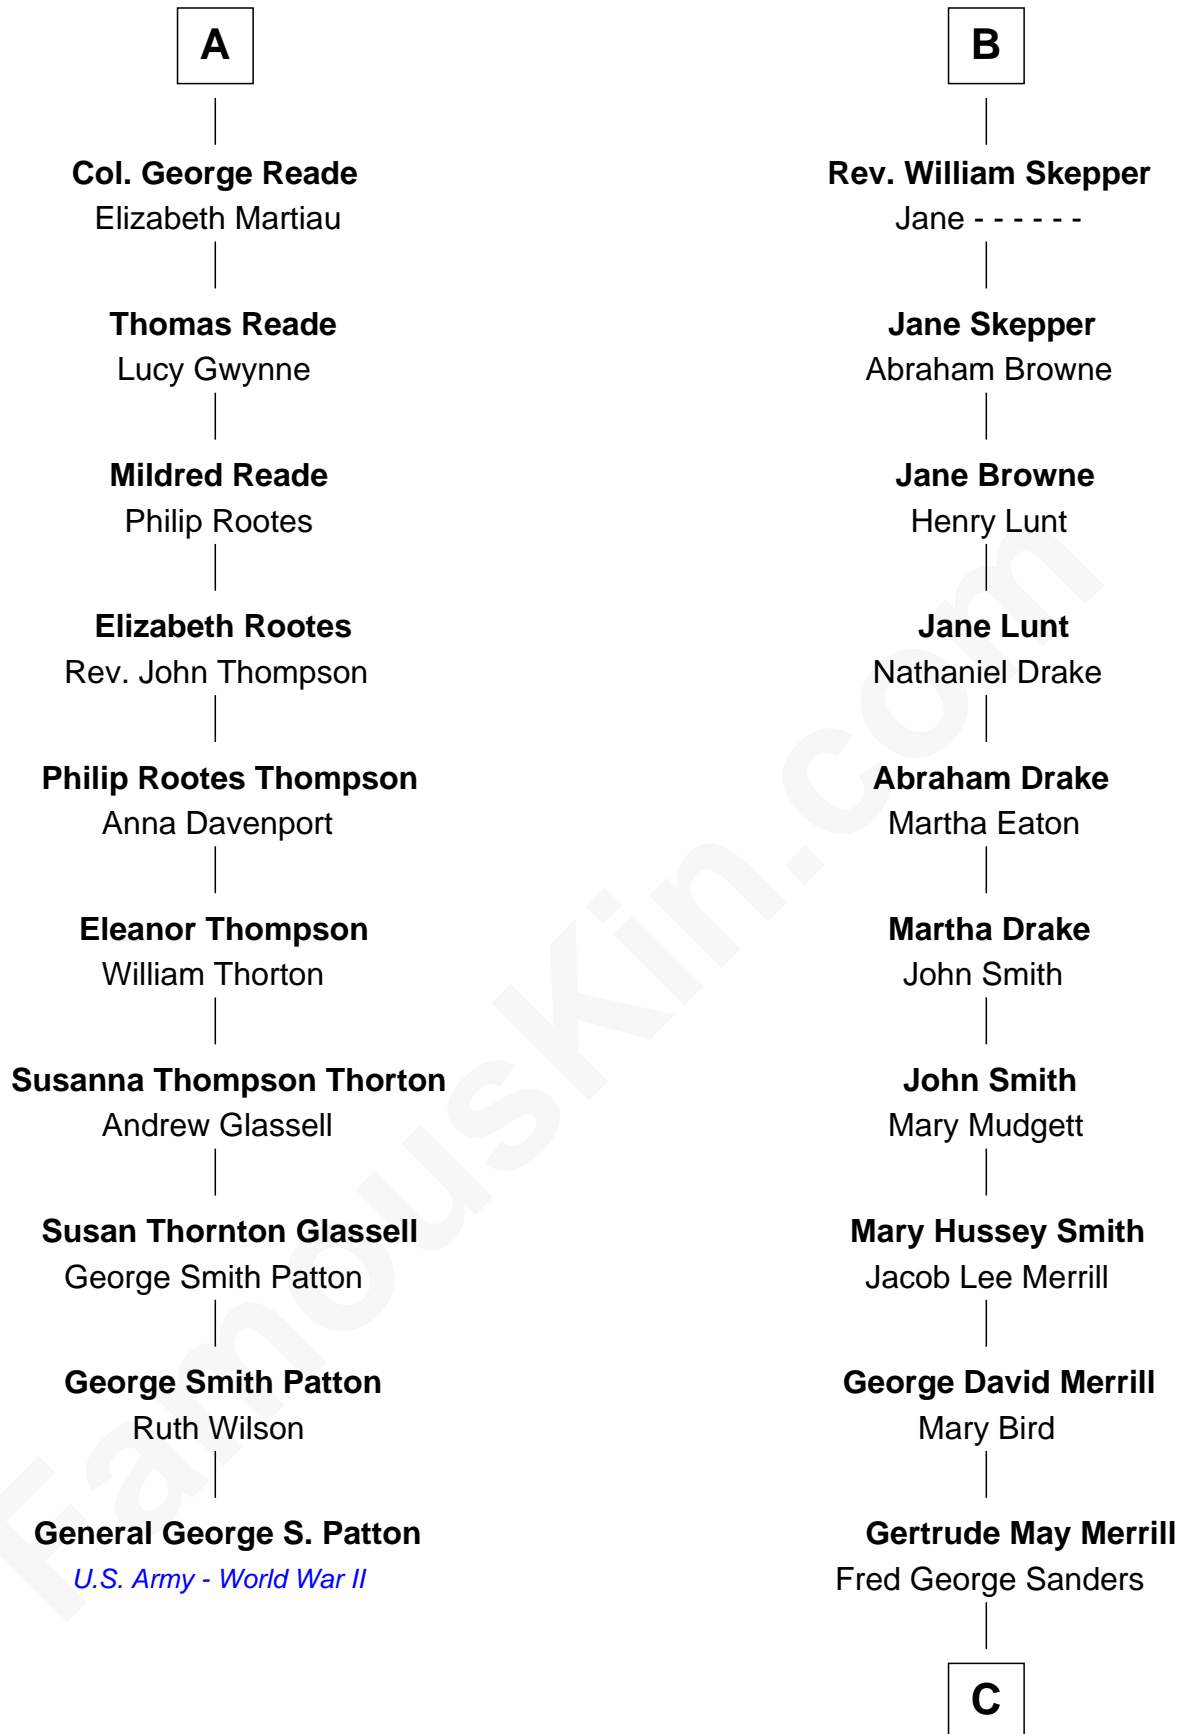

**FamousKin.com**  
**Relationship Chart of**  
**General George S. Patton**  
*U.S. Army - World War II*

16th cousin 3 times removed of

**Meghan Markle**  
*Duchess of Sussex, TV Actress*

**C**

**Doris Mary Rita Sanders**

Gordon Arnold Markle

**Thomas Wayne Markle**

Doria Loyce Ragland

**Meghan Markle**

*Duchess of Sussex, TV Actress*

FamousKin.com