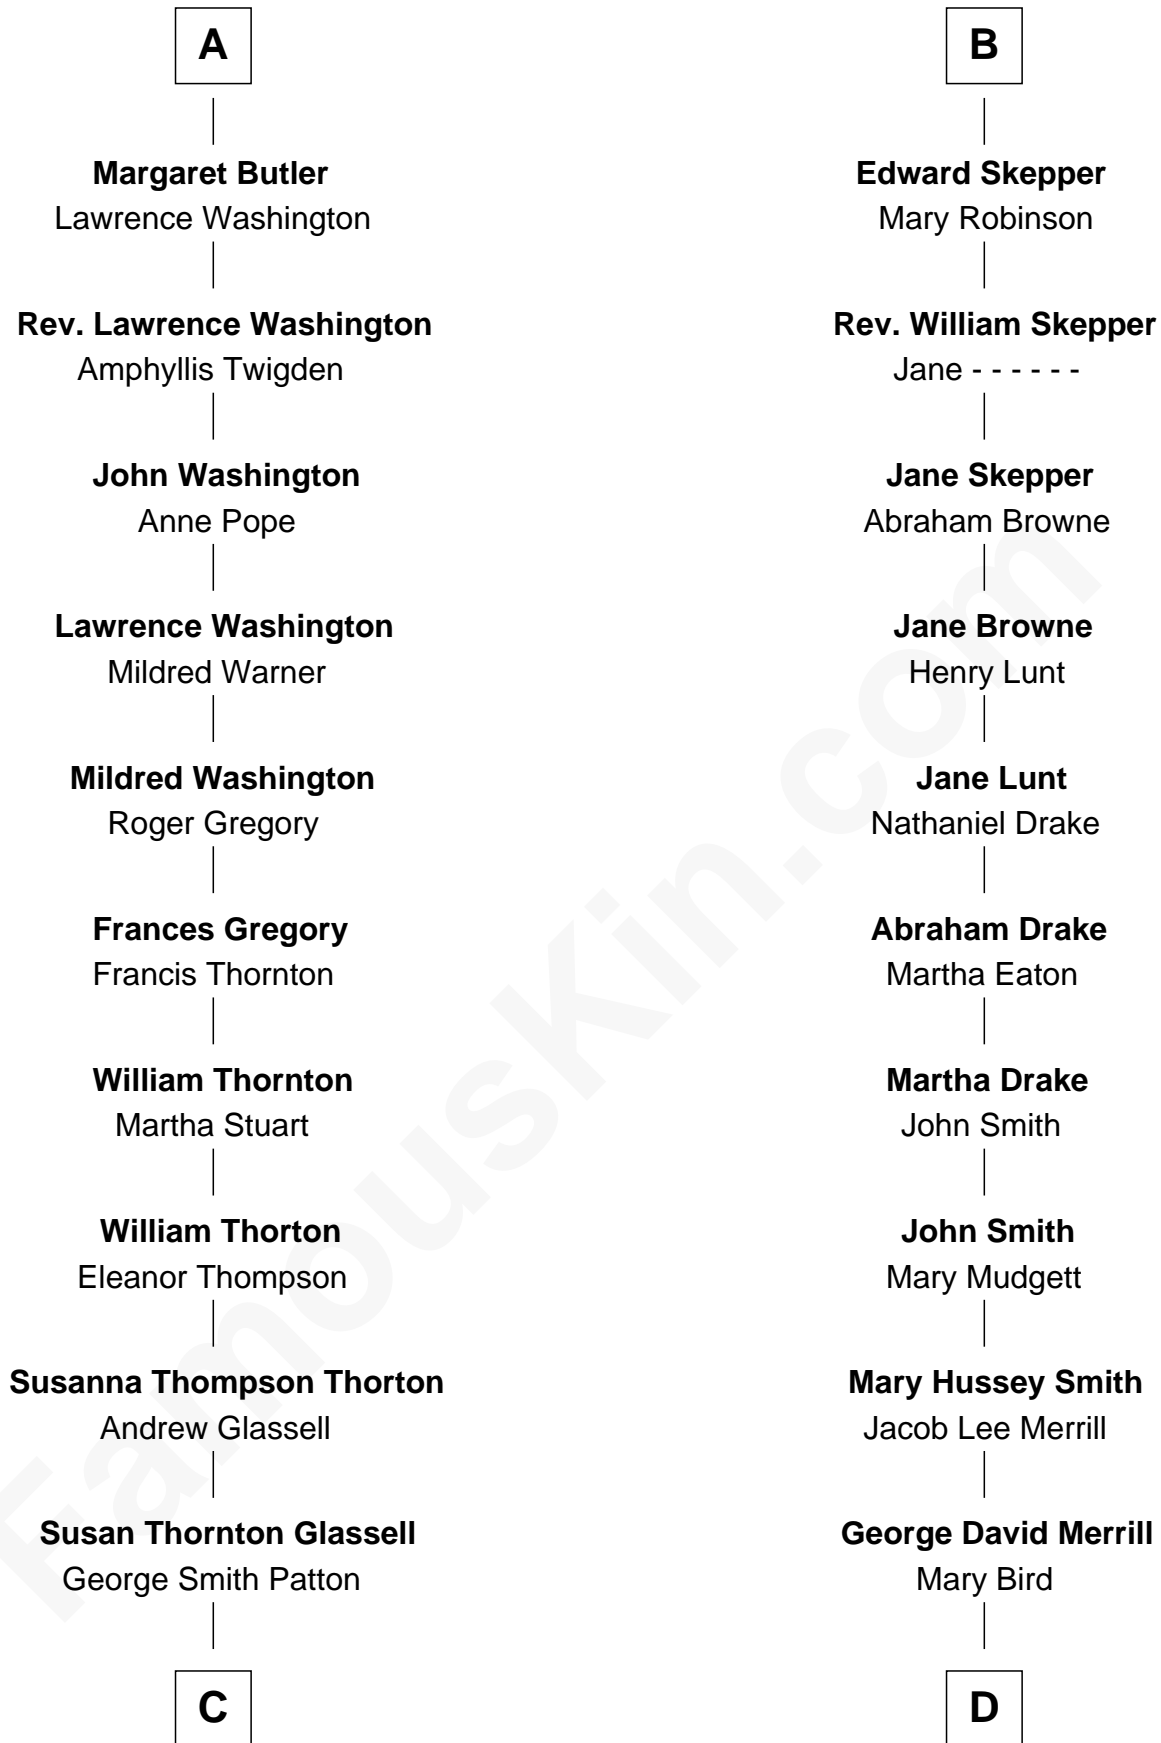

FamousKin.com
Relationship Chart of
General George S. Patton
U.S. Army - World War II

18th cousin 2 times removed of

Meghan Markle
Duchess of Sussex, TV Actress

Sir Philip le Despencer
 Elizabeth - - - - -

Alice le Despenser
 Sir John Sutton

Sir John Sutton
 Constance Blount

Sir John Sutton
 Elizabeth Berkeley

Sir Edmund Sutton
 Joyce Tiptoft

Sir John Sutton
 Anne Clarell

Margaret Sutton
 John Butler

William Butler
 Margaret Greeke

A

Sir Philip le Despencer
 Elizabeth de Tibetot

Margery Despencer
 Sir Roger Wentworth

Sir Philip Wentworth
 Mary Clifford

Elizabeth Wentworth
 Sir Martin de la See

Joan de la See
 Sir Piers Hildyard

Isabel Hildyard
 Ralph Legard

Joan Ledgard
 Richard Skepper

B

C

George Smith Patton

Ruth Wilson

General George S. Patton

U.S. Army - World War II

D