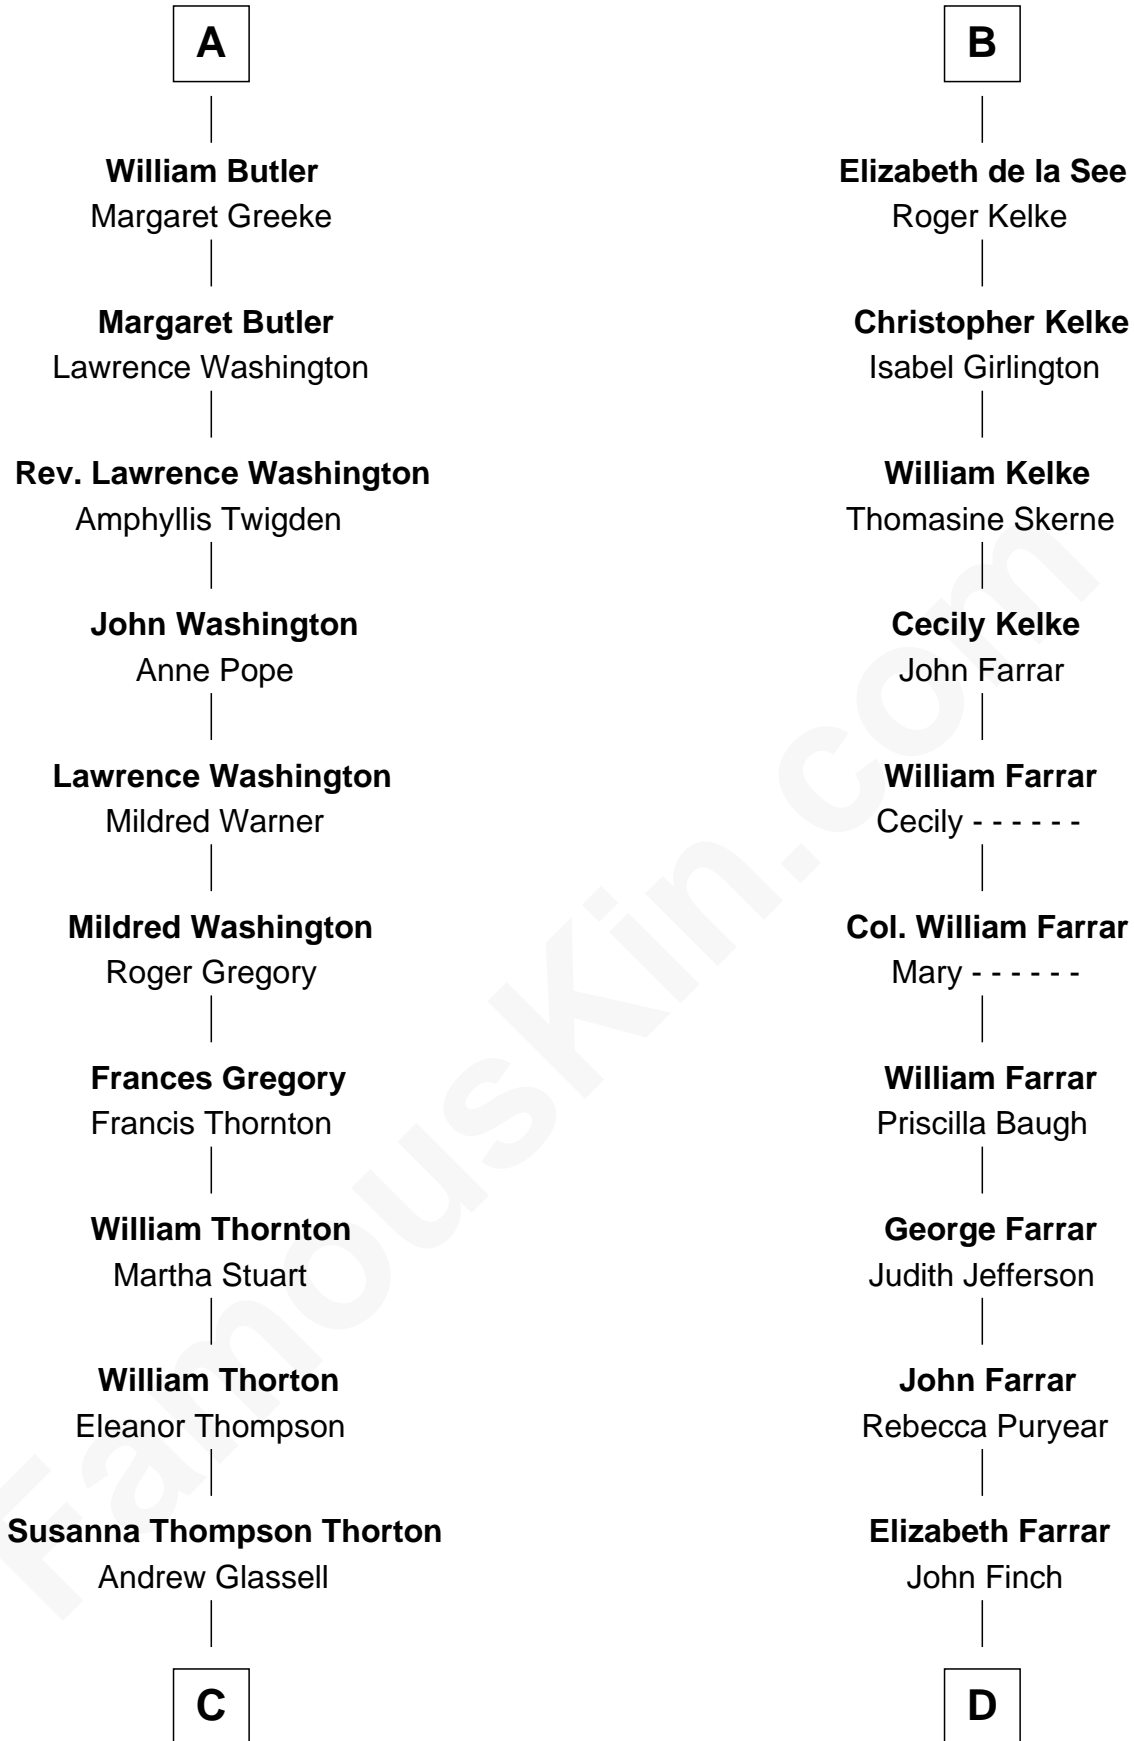

FamousKin.com
Relationship Chart of
General George S. Patton
U.S. Army - World War II

19th cousin 2 times removed of

Harper Lee
Author of To Kill a Mockingbird

C

Susan Thornton Glassell

George Smith Patton

George Smith Patton

Ruth Wilson

General George S. Patton

U.S. Army - World War II

D

John Farrar Finch

Frances Smith

John Robert Finch