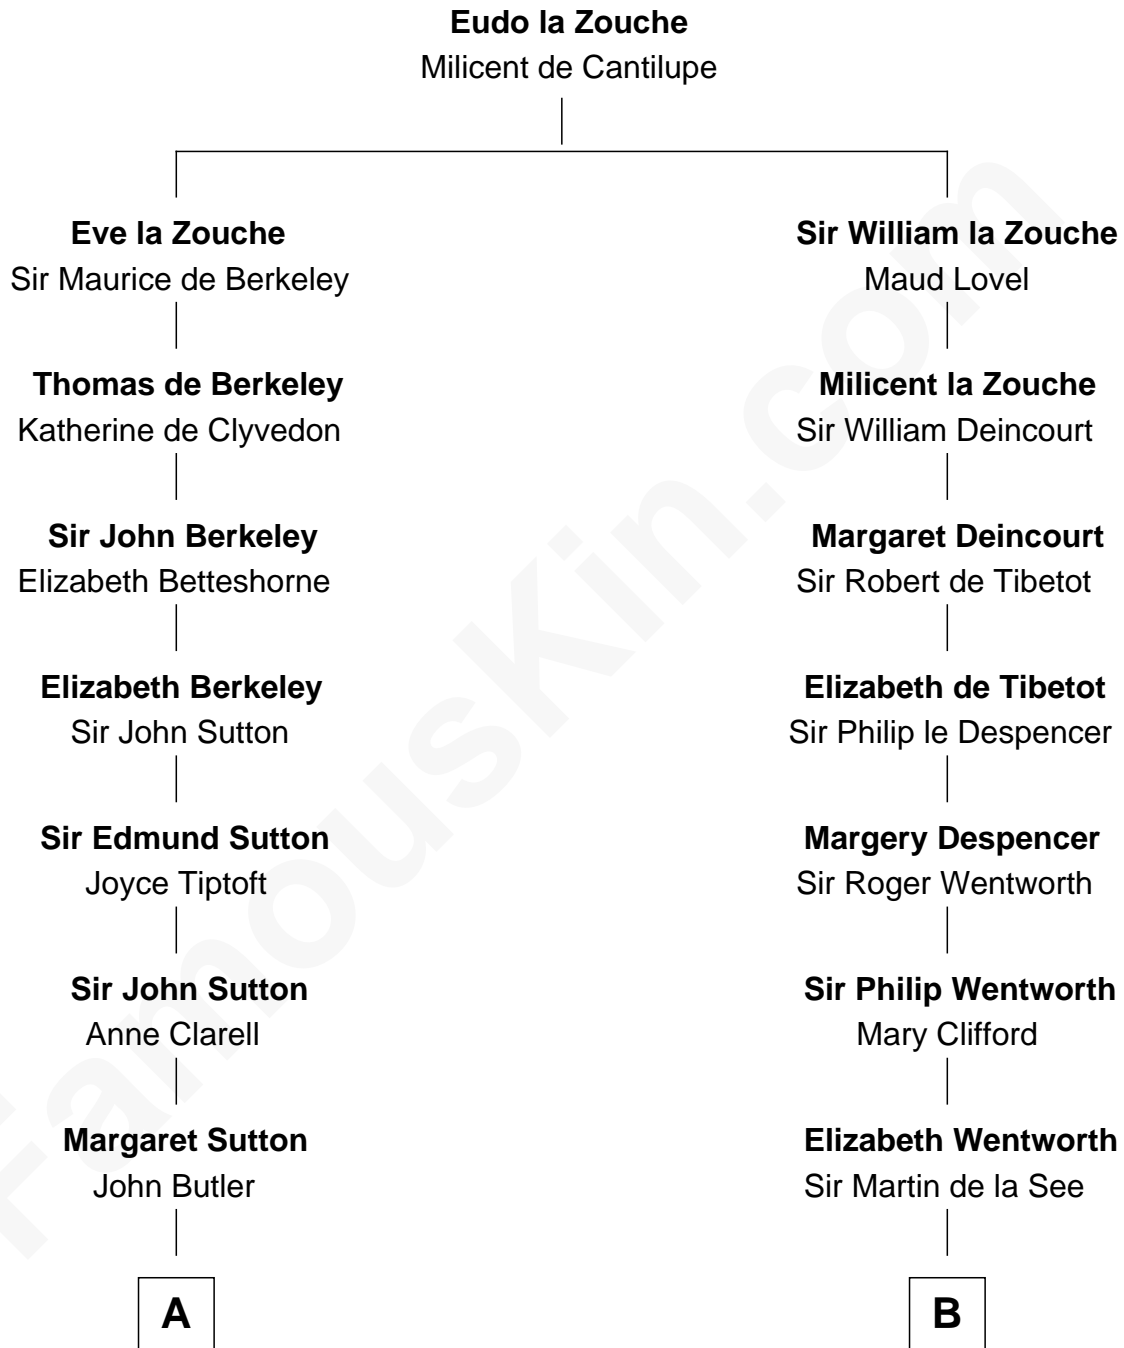

FamousKin.com
Relationship Chart of
General George S. Patton
U.S. Army - World War II

19th cousin 2 times removed of

Harper Lee
Author of To Kill a Mockingbird

C

Susan Thornton Glassell

George Smith Patton

George Smith Patton

Ruth Wilson

General George S. Patton

U.S. Army - World War II

D

John Farrar Finch

Frances Smith

John Robert Finch