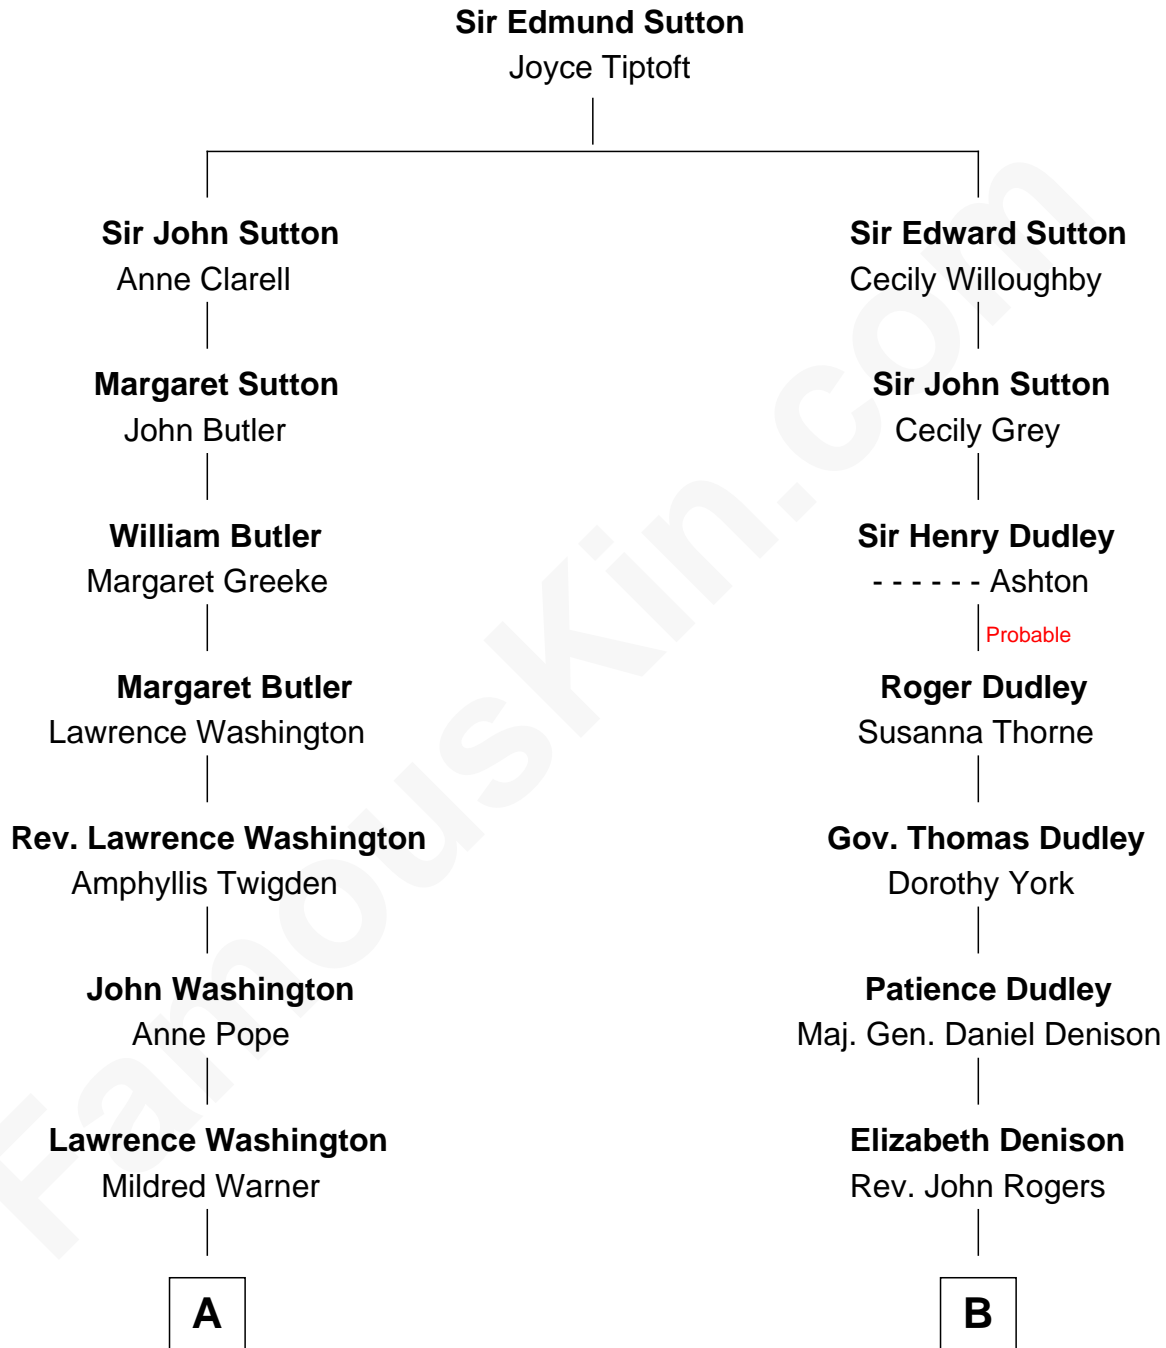

**FamousKin.com**  
**Relationship Chart of**  
**General George S. Patton**  
*U.S. Army - World War II*

**14th cousin 3 times removed of**  
**John Cena**  
*Movie Actor and WWE Pro Wrestler*

John Cena photo by [Edward Joseph Hersom II](#)