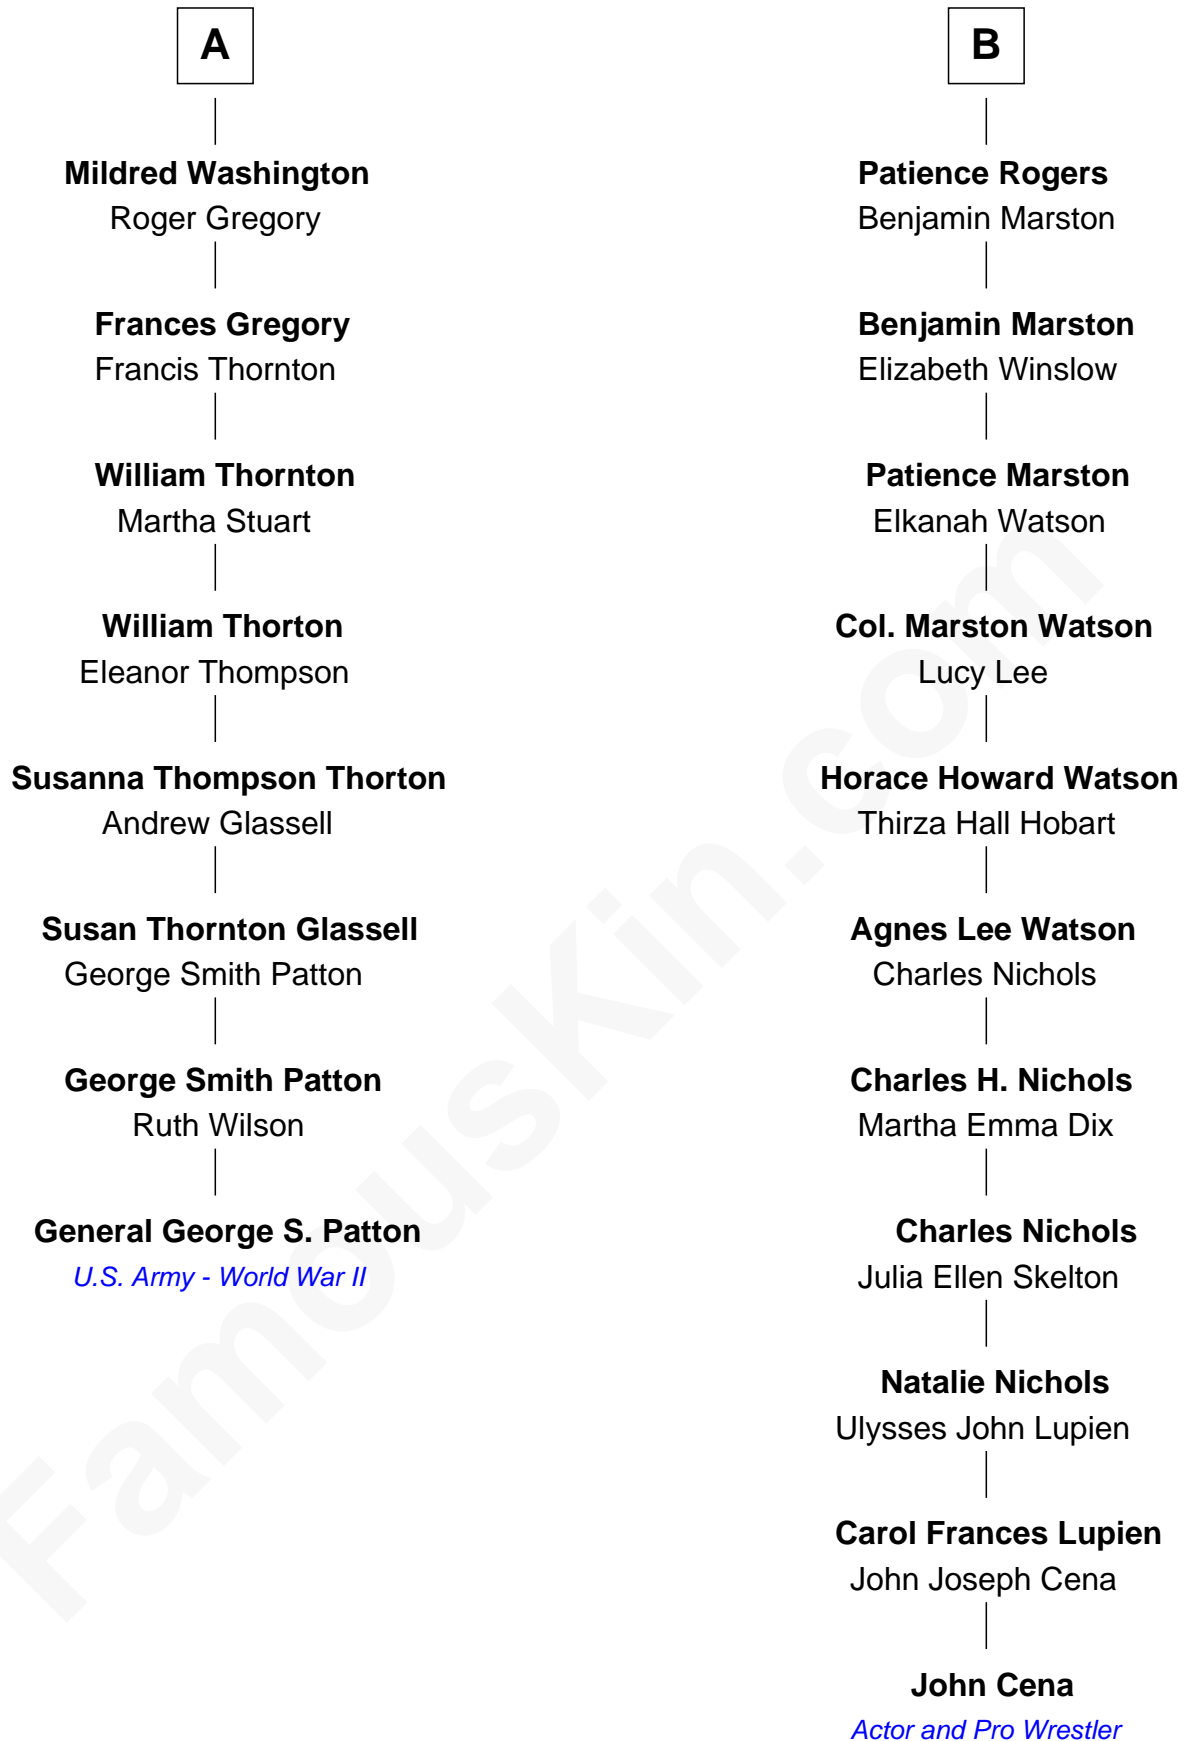

**FamousKin.com**  
**Relationship Chart of**  
**General George S. Patton**  
*U.S. Army - World War II*

**14th cousin 3 times removed of**  
**John Cena**  
*Movie Actor and WWE Pro Wrestler*

John Cena photo by [Edward Joseph Hersom II](#)