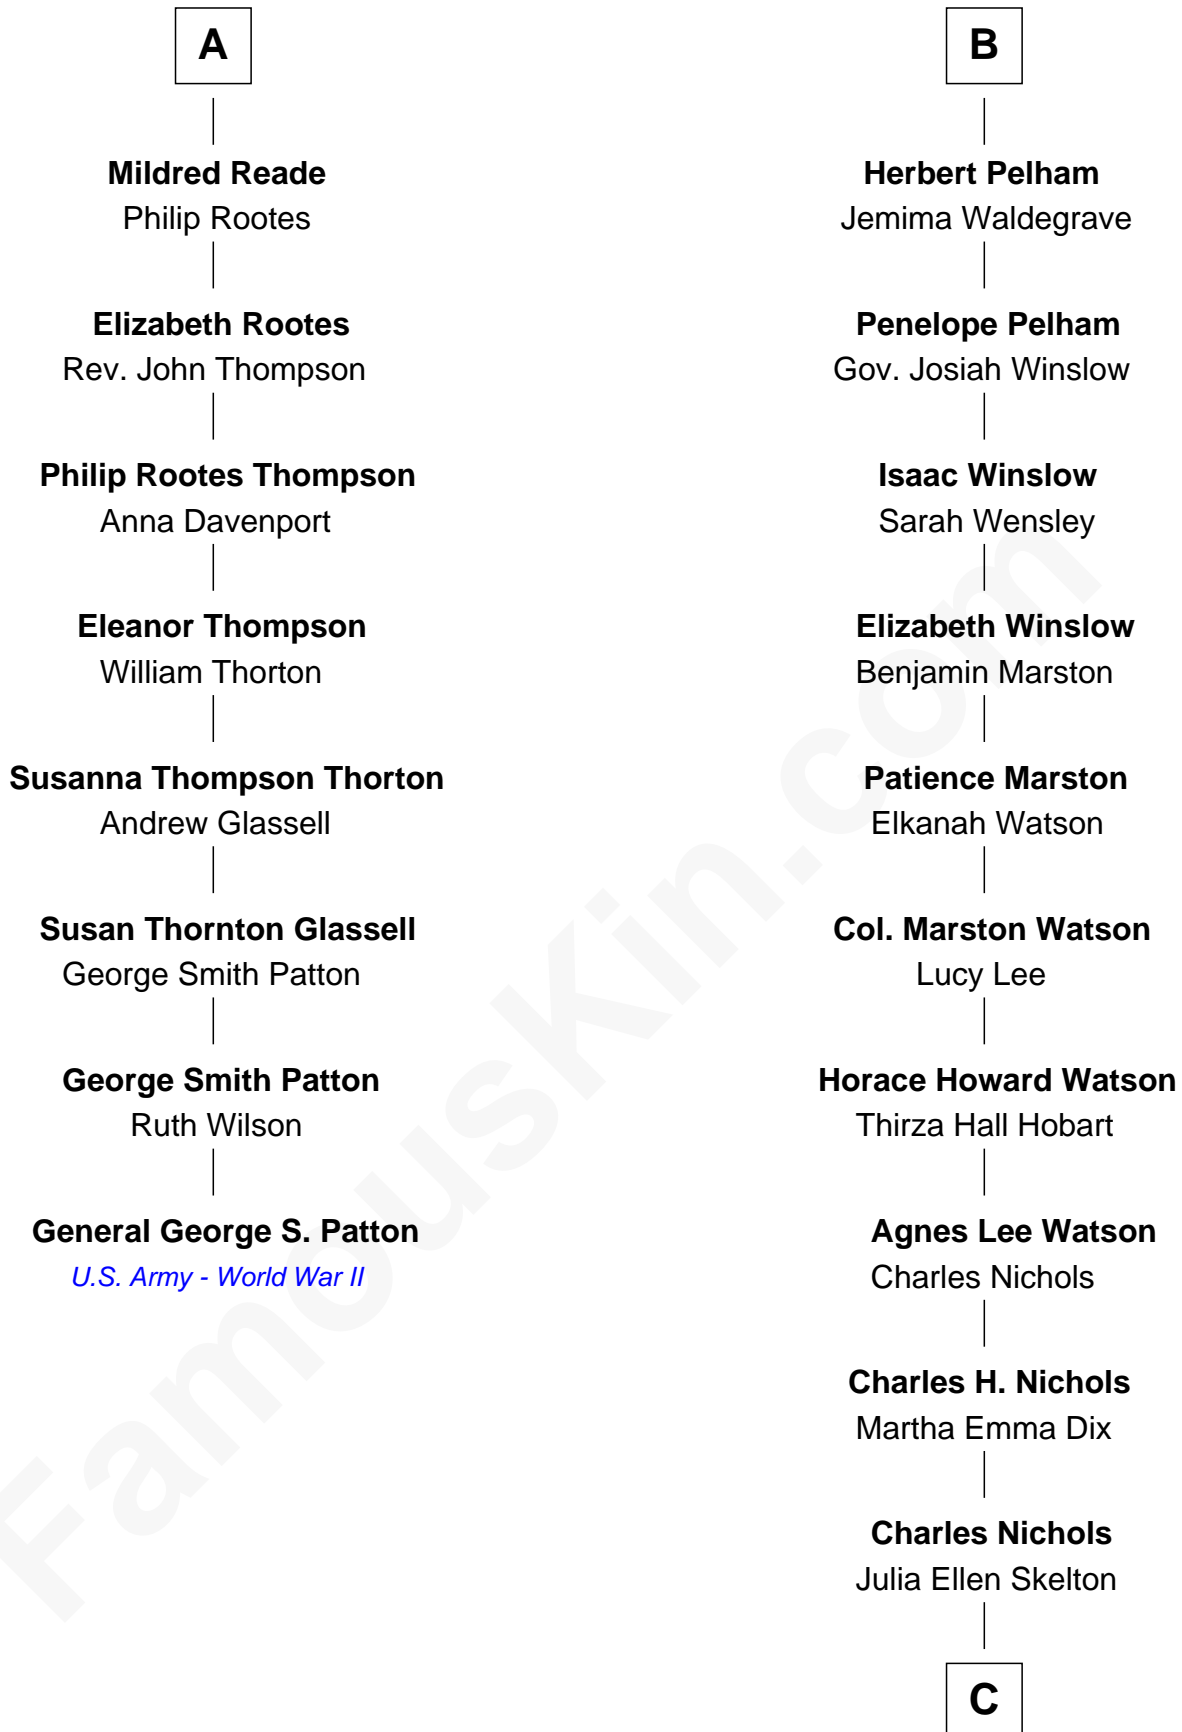

FamousKin.com
Relationship Chart of
General George S. Patton
U.S. Army - World War II

14th cousin 5 times removed of
John Cena
Movie Actor and WWE Pro Wrestler

C

Natalie Nichols

Ulysses John Lupien

Carol Frances Lupien