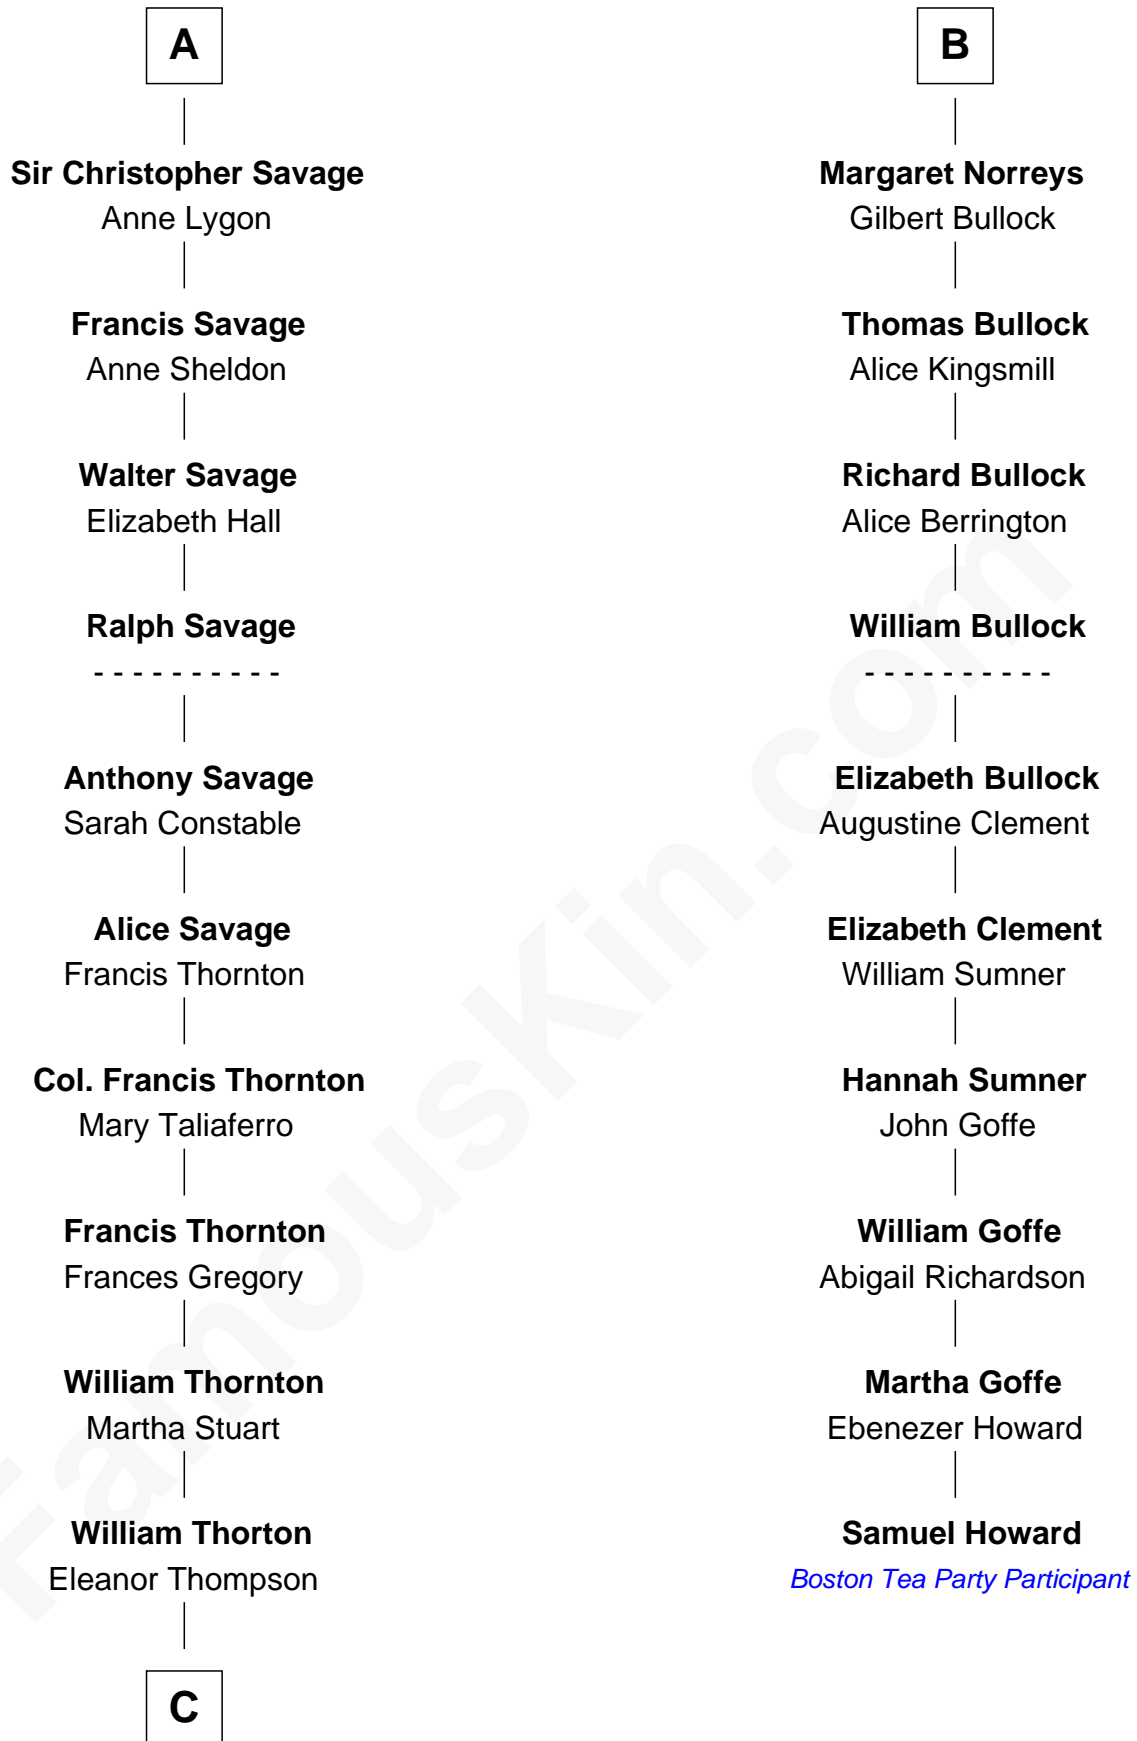

FamousKin.com
Relationship Chart of
General George S. Patton
U.S. Army - World War II

16th cousin 4 times removed of

Samuel Howard
Boston Tea Party Participant

C

—
Susanna Thompson Thorton

Andrew Glassell

—
Susan Thornton Glassell

George Smith Patton

—
George Smith Patton

Ruth Wilson

—
General George S. Patton

U.S. Army - World War II

FamousKin.com