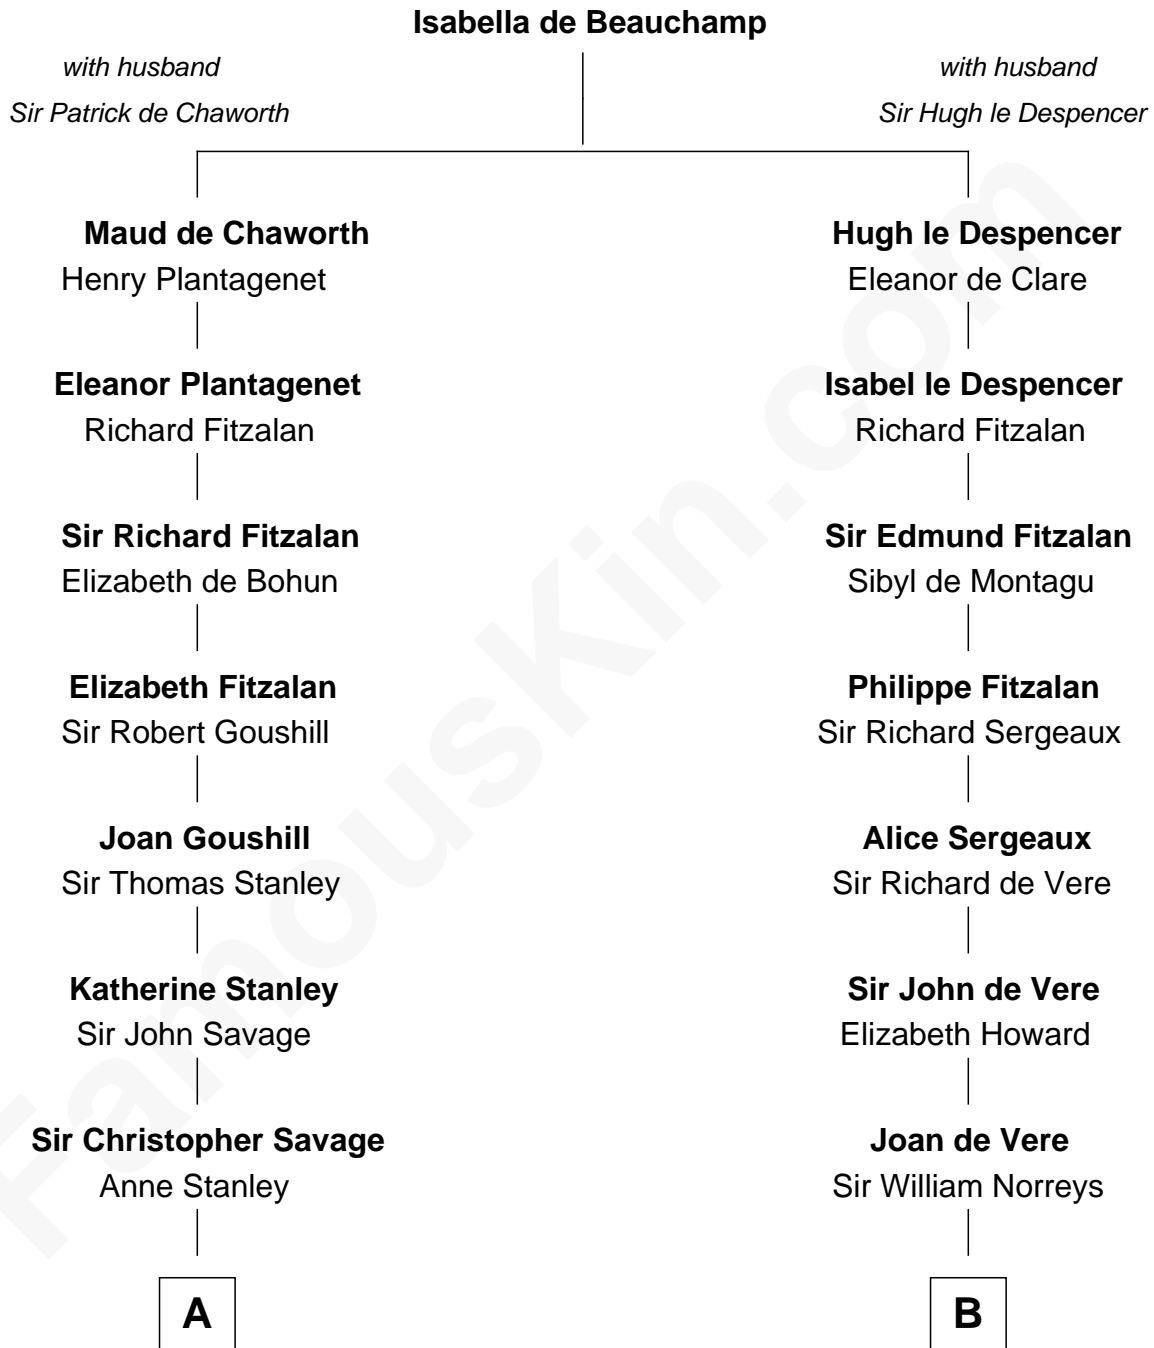

FamousKin.com
Relationship Chart of
General George S. Patton
U.S. Army - World War II

16th cousin 4 times removed of

Samuel Howard
Boston Tea Party Participant

C

—
Susanna Thompson Thorton

Andrew Glassell

—
Susan Thornton Glassell

George Smith Patton

—
George Smith Patton

Ruth Wilson

—
General George S. Patton

U.S. Army - World War II

FamousKin.com