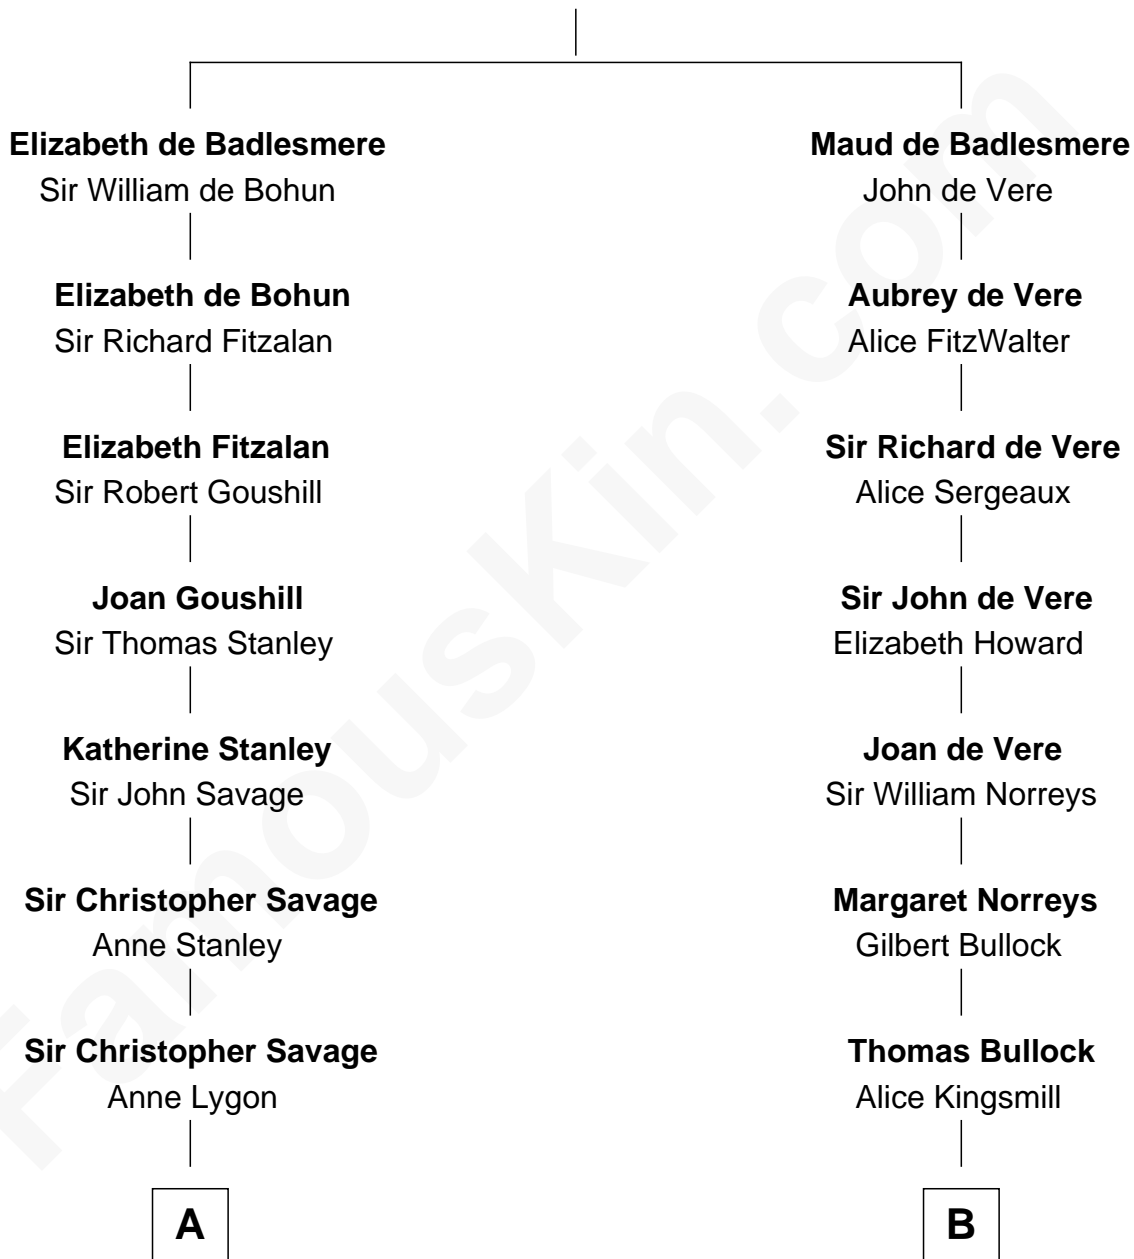

FamousKin.com
Relationship Chart of
General George S. Patton
U.S. Army - World War II

14th cousin 5 times removed of

Samuel Howard
Boston Tea Party Participant

Bartholomew de Badlesmere
 Margaret de Clare

C

—
Susan Thornton Glassell

George Smith Patton

—
George Smith Patton

Ruth Wilson

—
General George S. Patton

U.S. Army - World War II

FamousKin.com