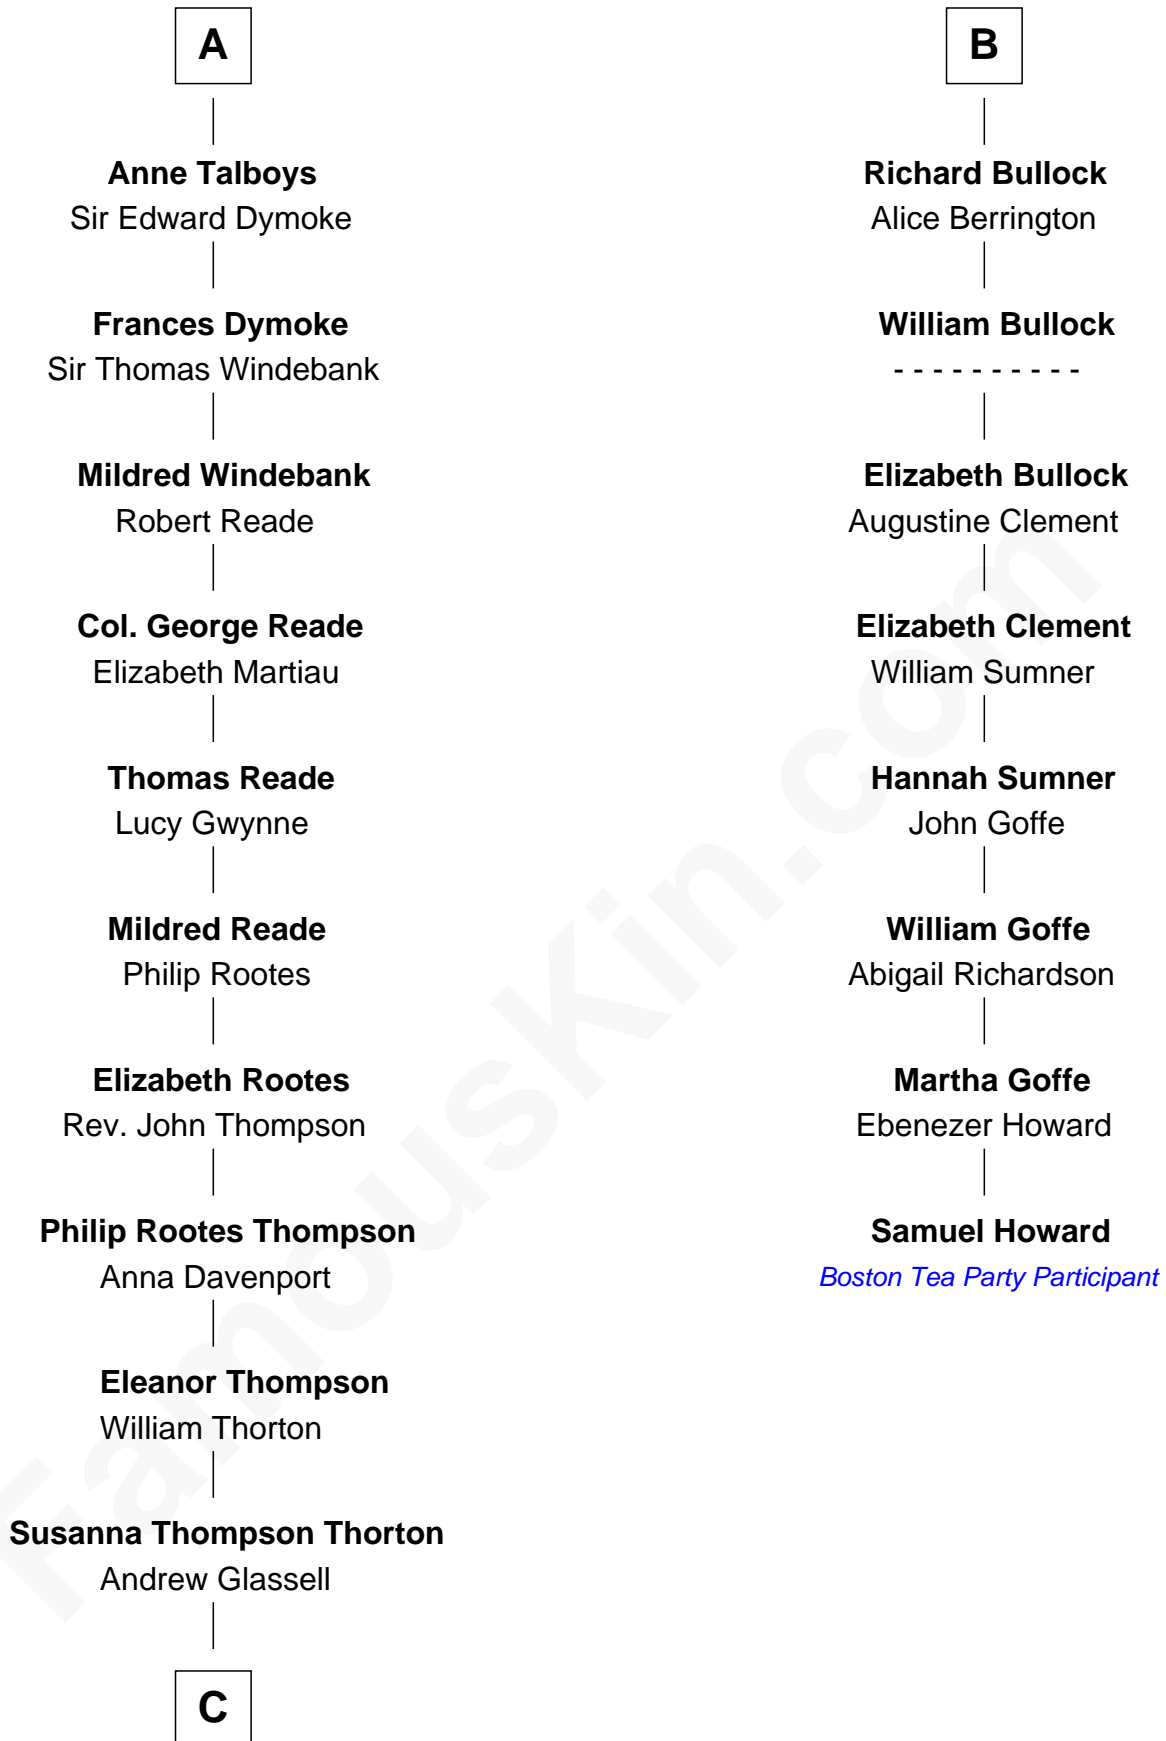

**FamousKin.com**  
**Relationship Chart of**  
**General George S. Patton**  
*U.S. Army - World War II*

14th cousin 5 times removed of

**Samuel Howard**  
*Boston Tea Party Participant*

**C**

—  
**Susan Thornton Glassell**

George Smith Patton

—  
**George Smith Patton**

Ruth Wilson

—  
**General George S. Patton**

*U.S. Army - World War II*

FamousKin.com