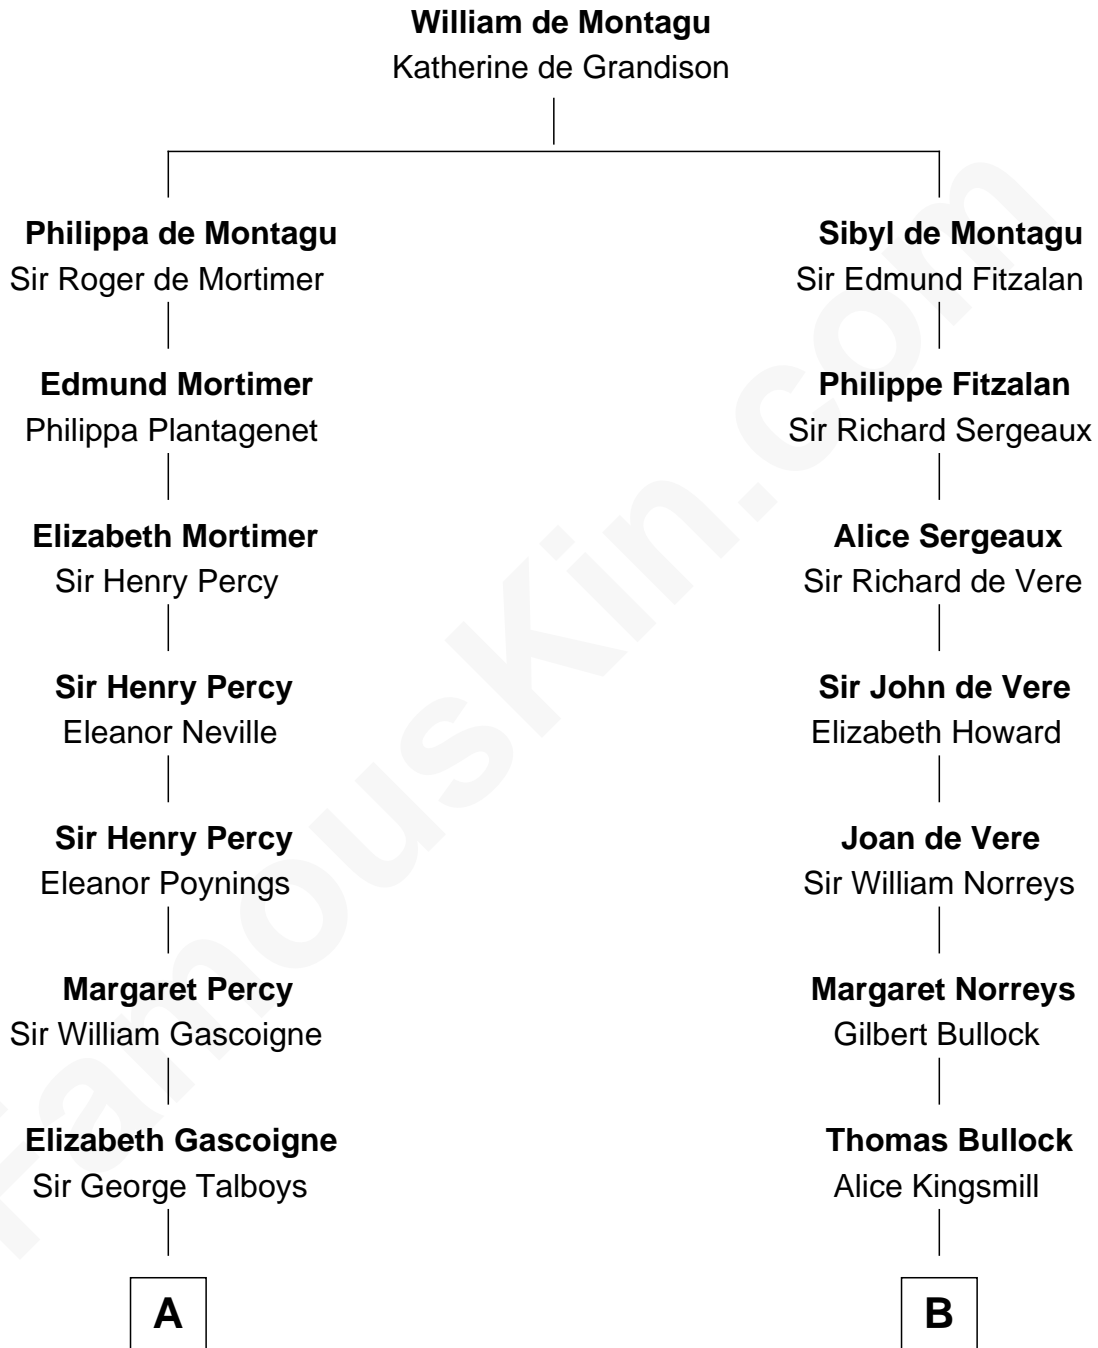

**FamousKin.com**  
**Relationship Chart of**  
**General George S. Patton**  
*U.S. Army - World War II*

14th cousin 5 times removed of

**Samuel Howard**  
*Boston Tea Party Participant*

**C**

—  
**Susan Thornton Glassell**

George Smith Patton

—  
**George Smith Patton**

Ruth Wilson

—  
**General George S. Patton**

*U.S. Army - World War II*

FamousKin.com