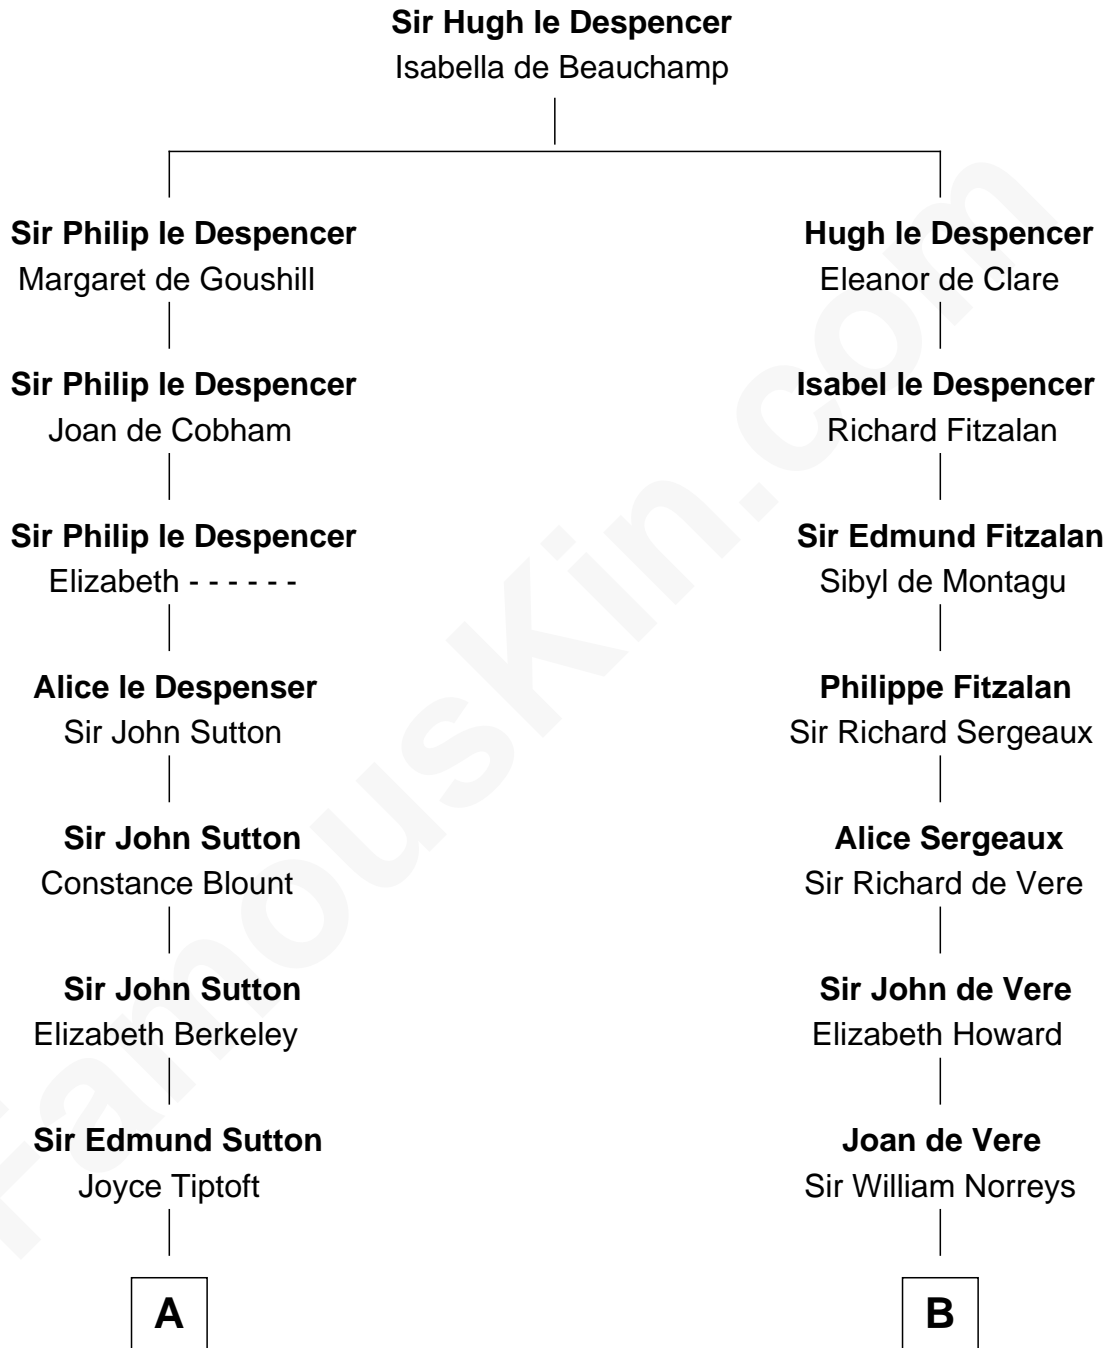

FamousKin.com
Relationship Chart of
General George S. Patton
U.S. Army - World War II

16th cousin 5 times removed of

Samuel Howard
Boston Tea Party Participant

C

William Thorton
Eleanor Thompson

Susanna Thompson Thorton
Andrew Glassell