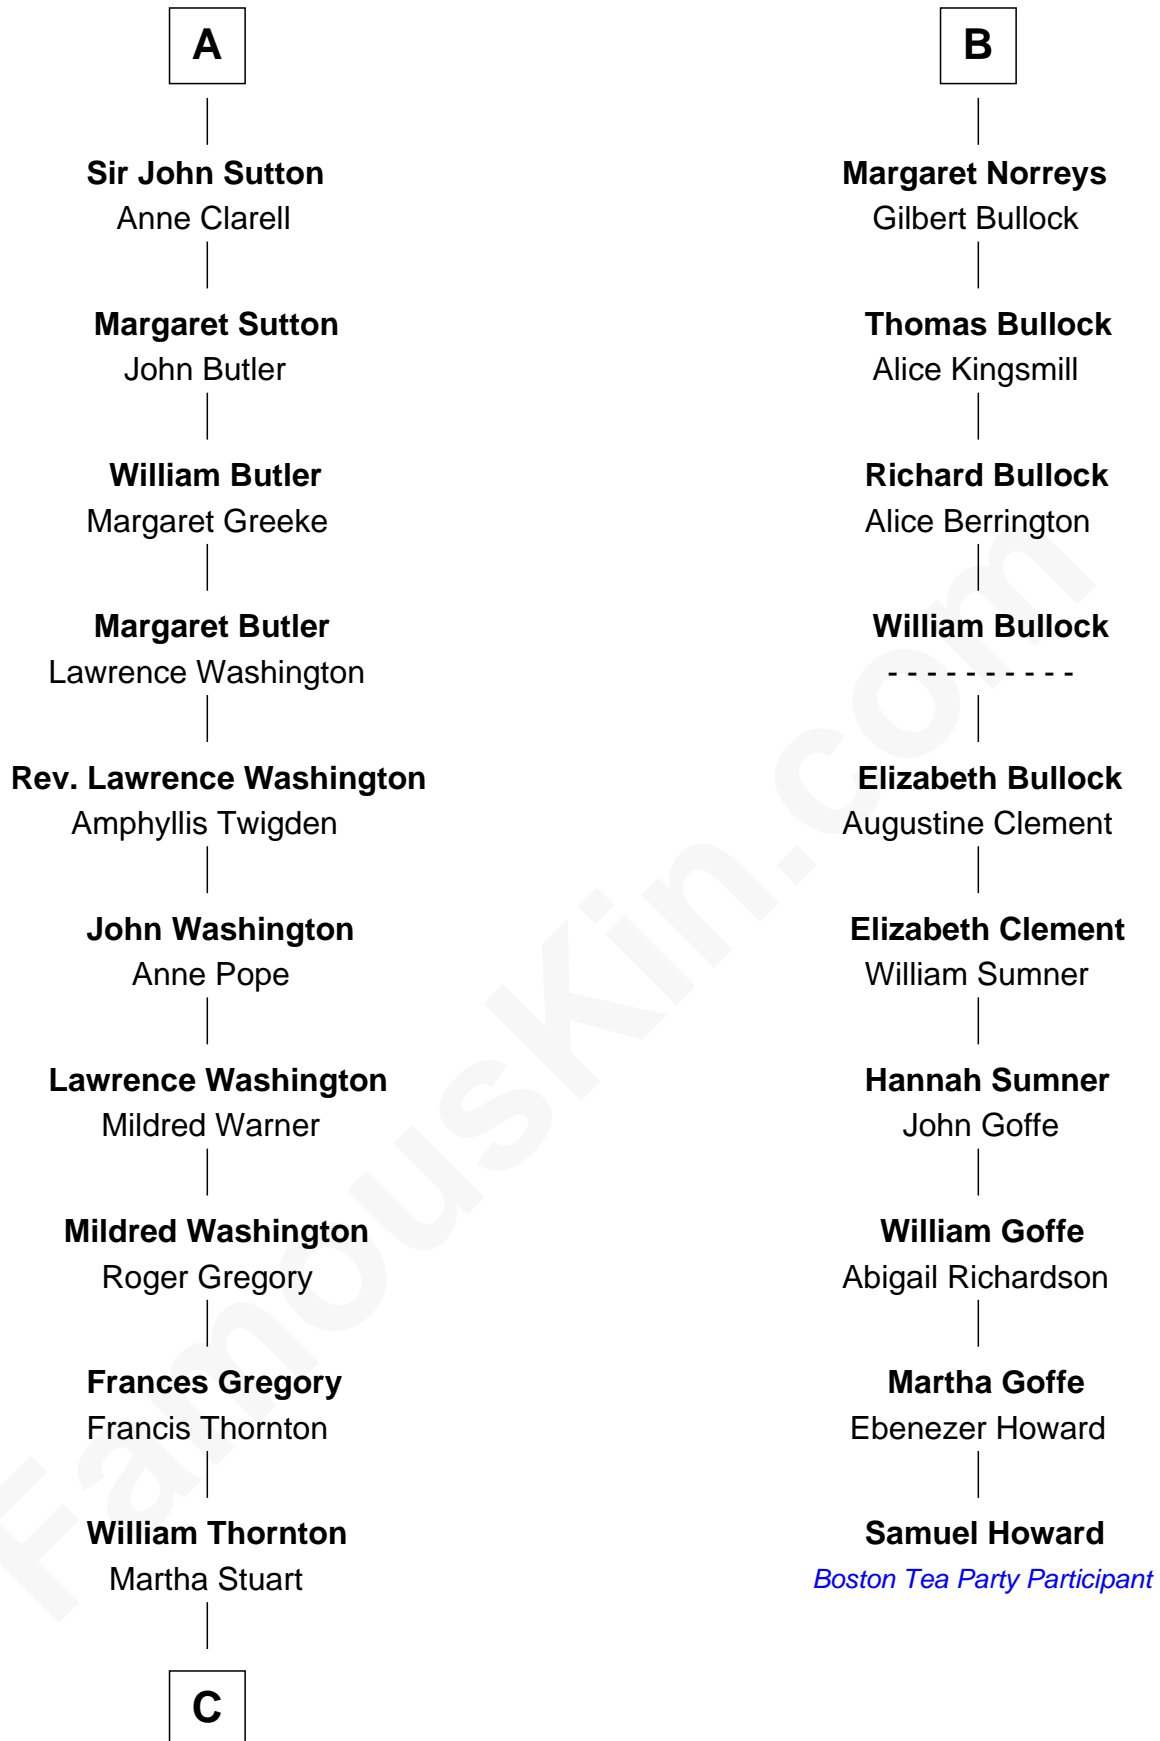

FamousKin.com
Relationship Chart of
General George S. Patton
U.S. Army - World War II

16th cousin 5 times removed of

Samuel Howard
Boston Tea Party Participant

C

William Thorton
Eleanor Thompson

Susanna Thompson Thorton
Andrew Glassell

Susan Thornton Glassell
George Smith Patton

George Smith Patton
Ruth Wilson

General George S. Patton
U.S. Army - World War II

FamousKin.com