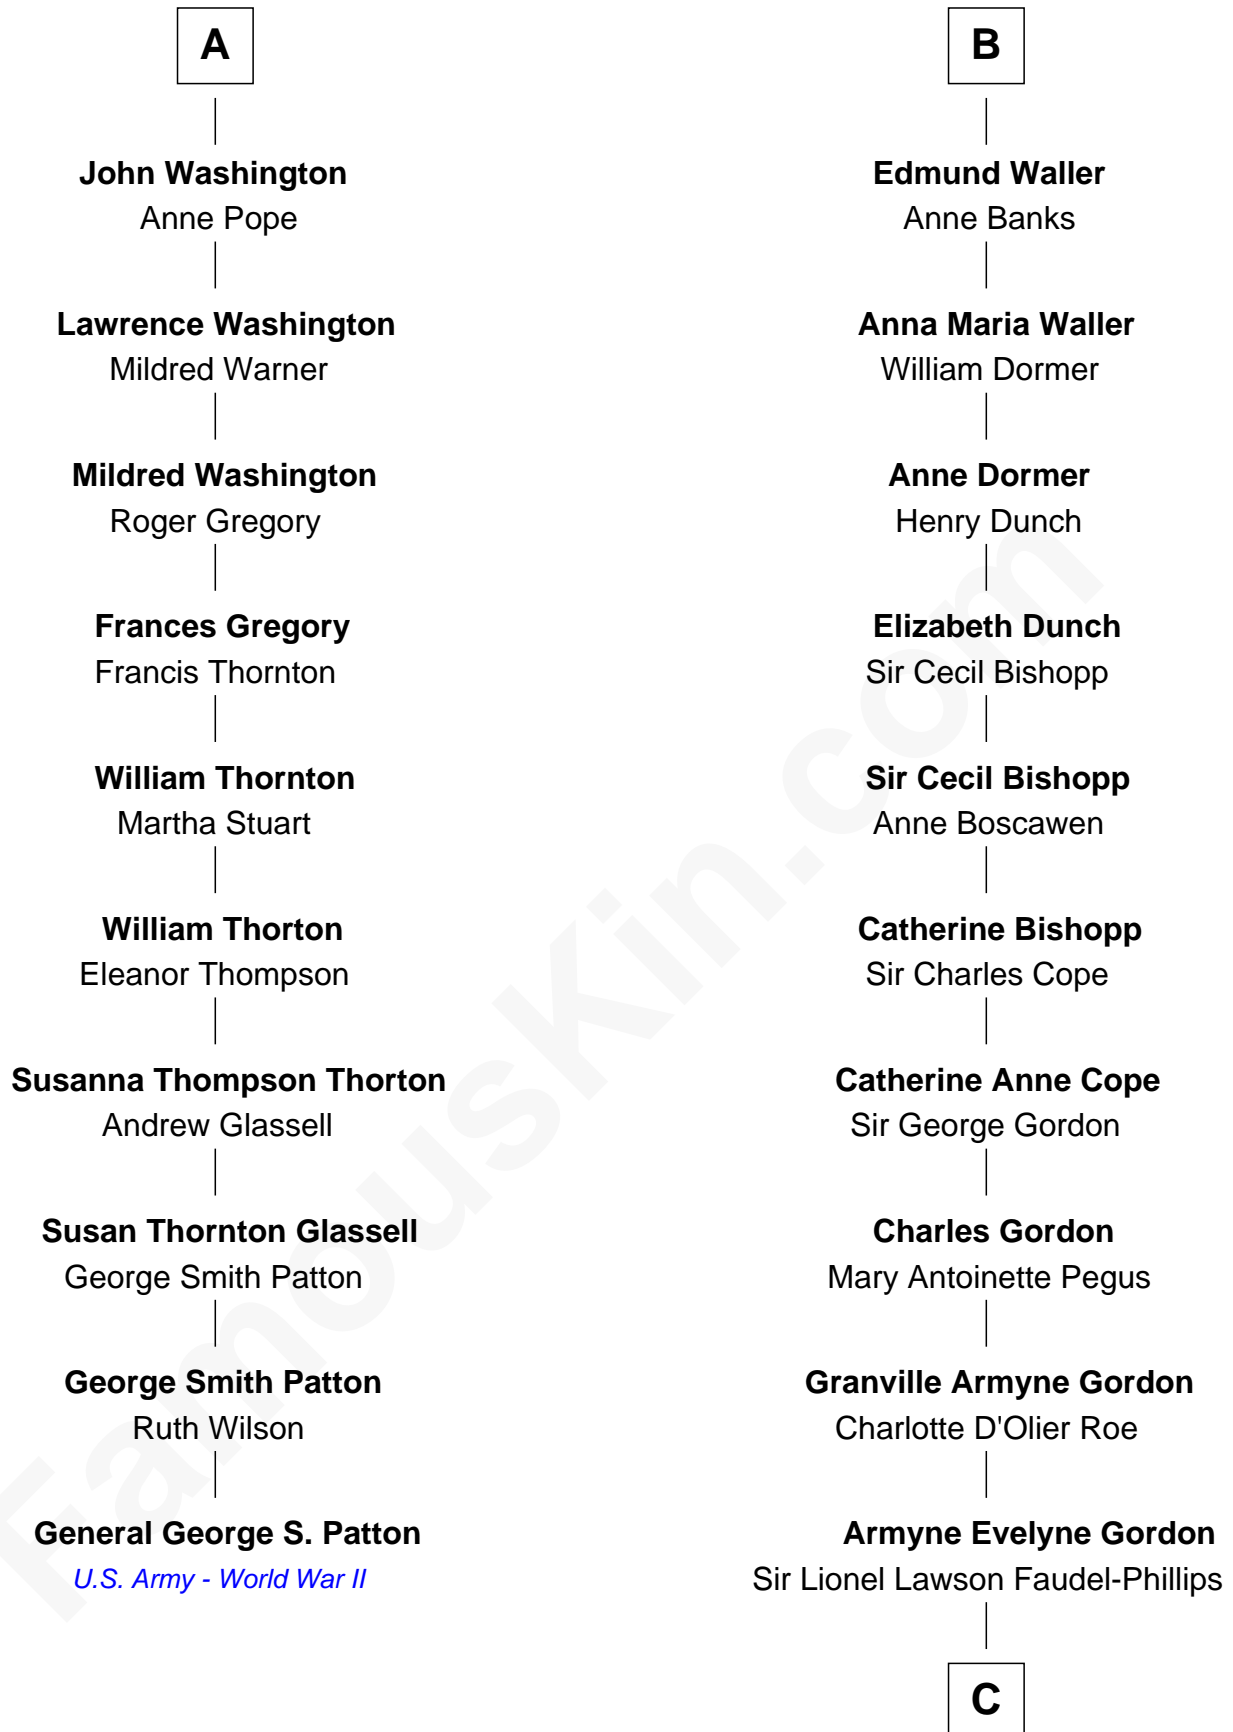

FamousKin.com
Relationship Chart of
General George S. Patton
U.S. Army - World War II

16th cousin 4 times removed of
Cara Delevingne
Fashion Model and Movie Actress

Sir Thomas Blount
 Margaret de Gresley

C

Anne Margaret Faudel-Phillips

John Vincent Sheffield

Jane Armyne Sheffield

Sir Jocelyn Edward Greville Stevens

Pandora Anne Stevens

Charles Hamar Delevingne

Cara Delevingne