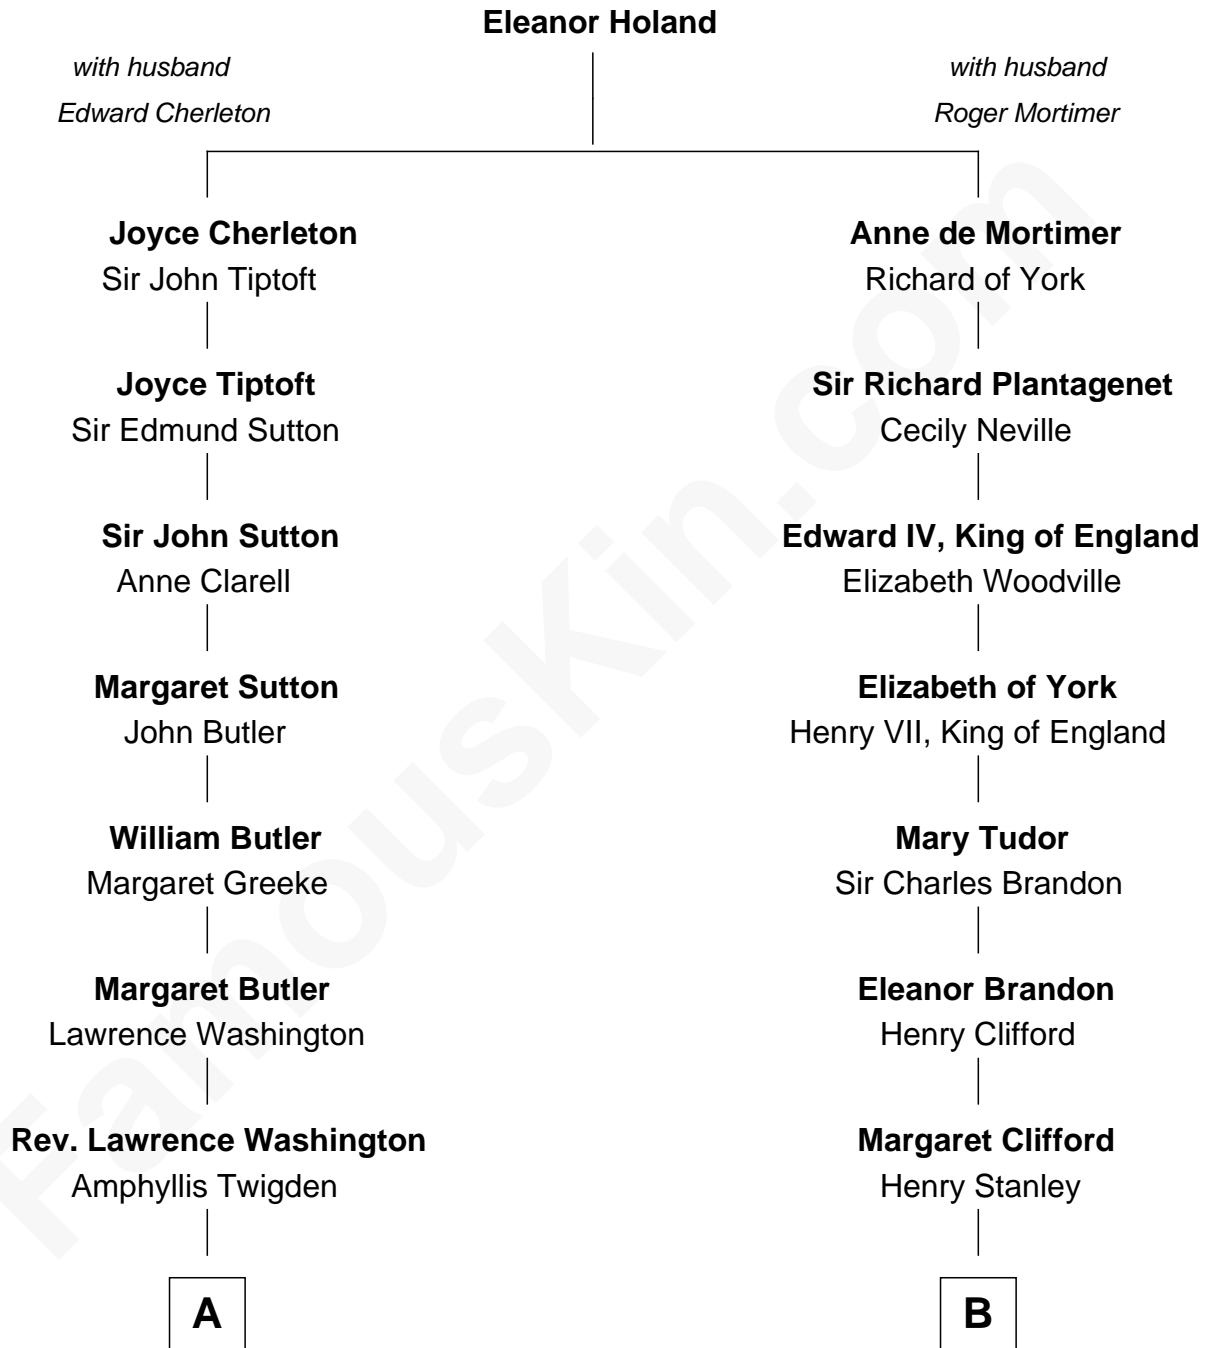

FamousKin.com
Relationship Chart of
General George S. Patton
U.S. Army - World War II

16th cousin 5 times removed of

Cara Delevingne
Fashion Model and Movie Actress

C

Armyne Evelyne Gordon

Sir Lionel Lawson Faudel-Phillips

Anne Margaret Faudel-Phillips

John Vincent Sheffield

Jane Armyne Sheffield

Sir Jocelyn Edward Greville Stevens

Pandora Anne Stevens

Charles Hamar Delevingne

Cara Delevingne

Model and Actress