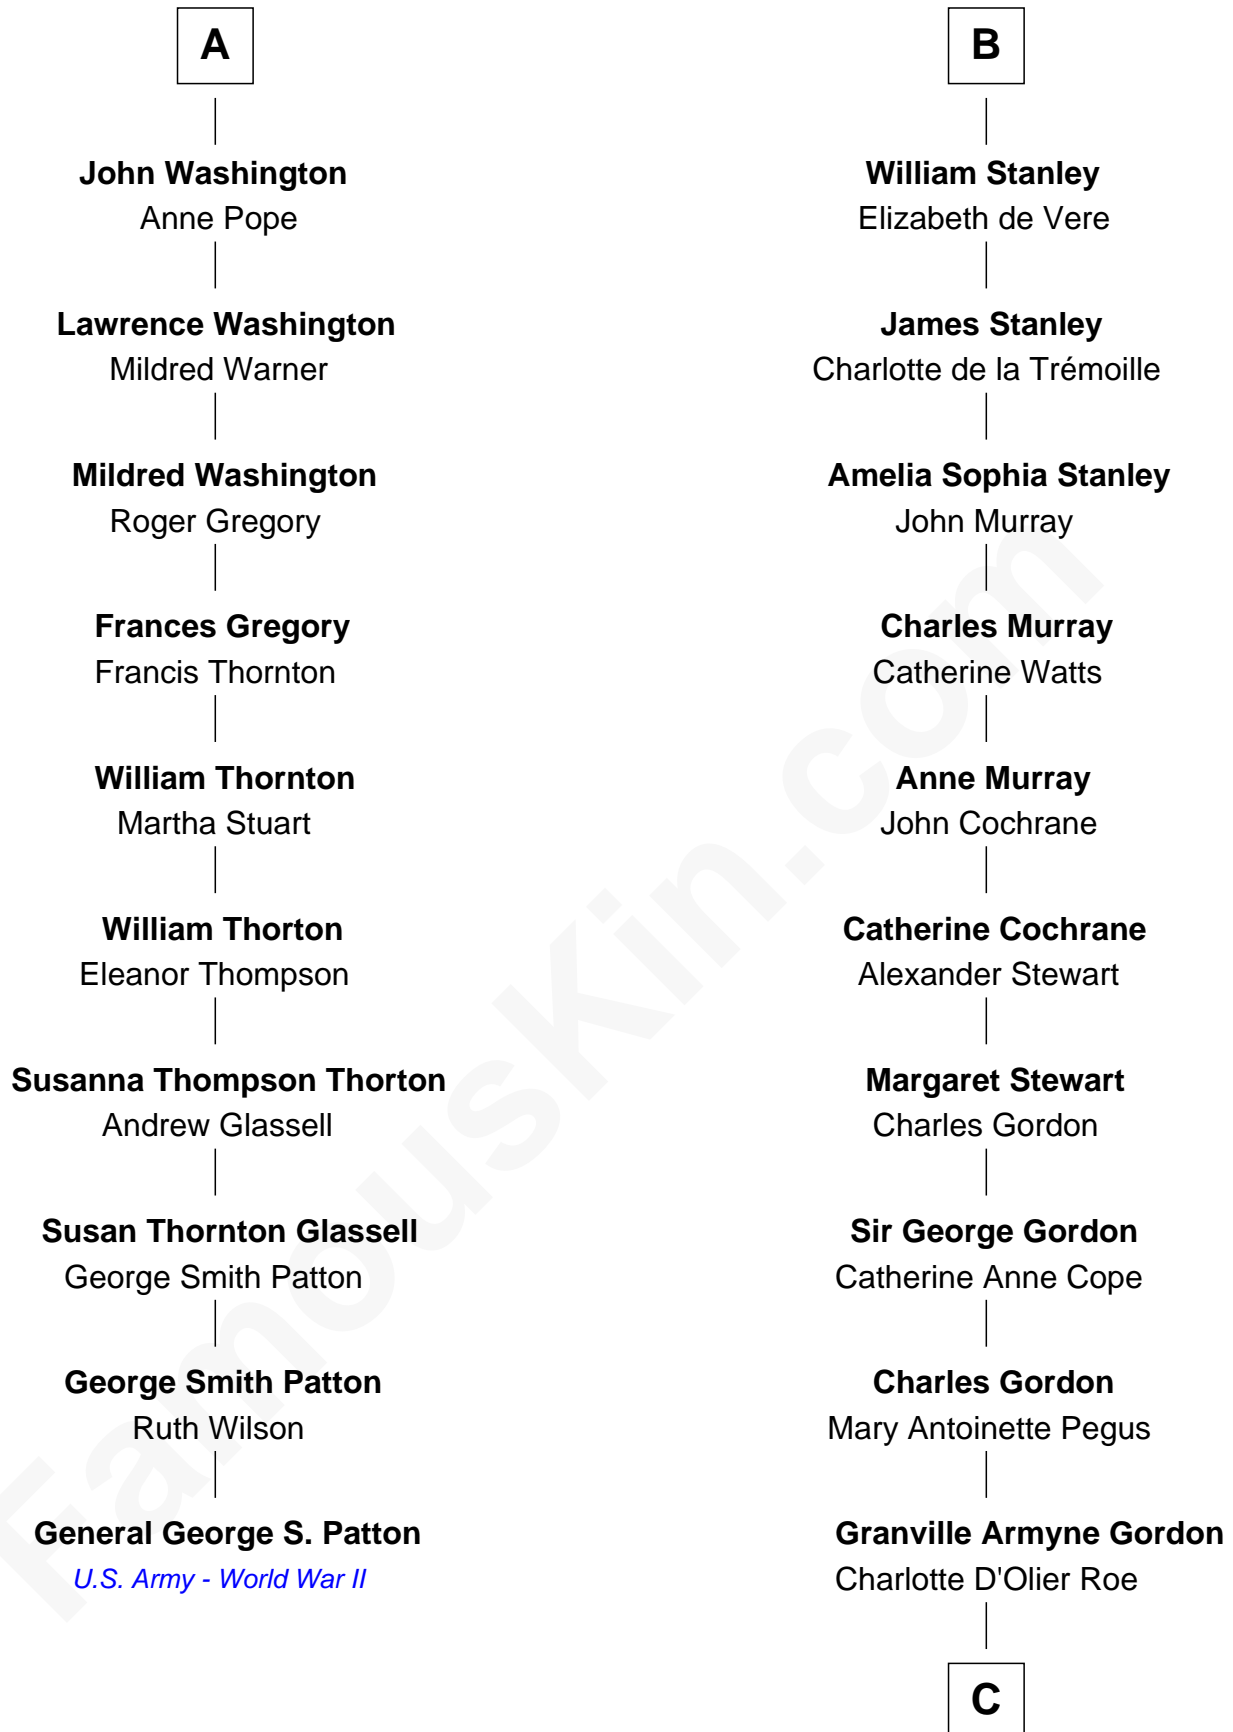

FamousKin.com
Relationship Chart of
General George S. Patton
U.S. Army - World War II

16th cousin 5 times removed of

Cara Delevingne
Fashion Model and Movie Actress

C

Armyne Evelyne Gordon

Sir Lionel Lawson Faudel-Phillips

Anne Margaret Faudel-Phillips

John Vincent Sheffield

Jane Armyne Sheffield

Sir Jocelyn Edward Greville Stevens

Pandora Anne Stevens

Charles Hamar Delevingne

Cara Delevingne

Model and Actress