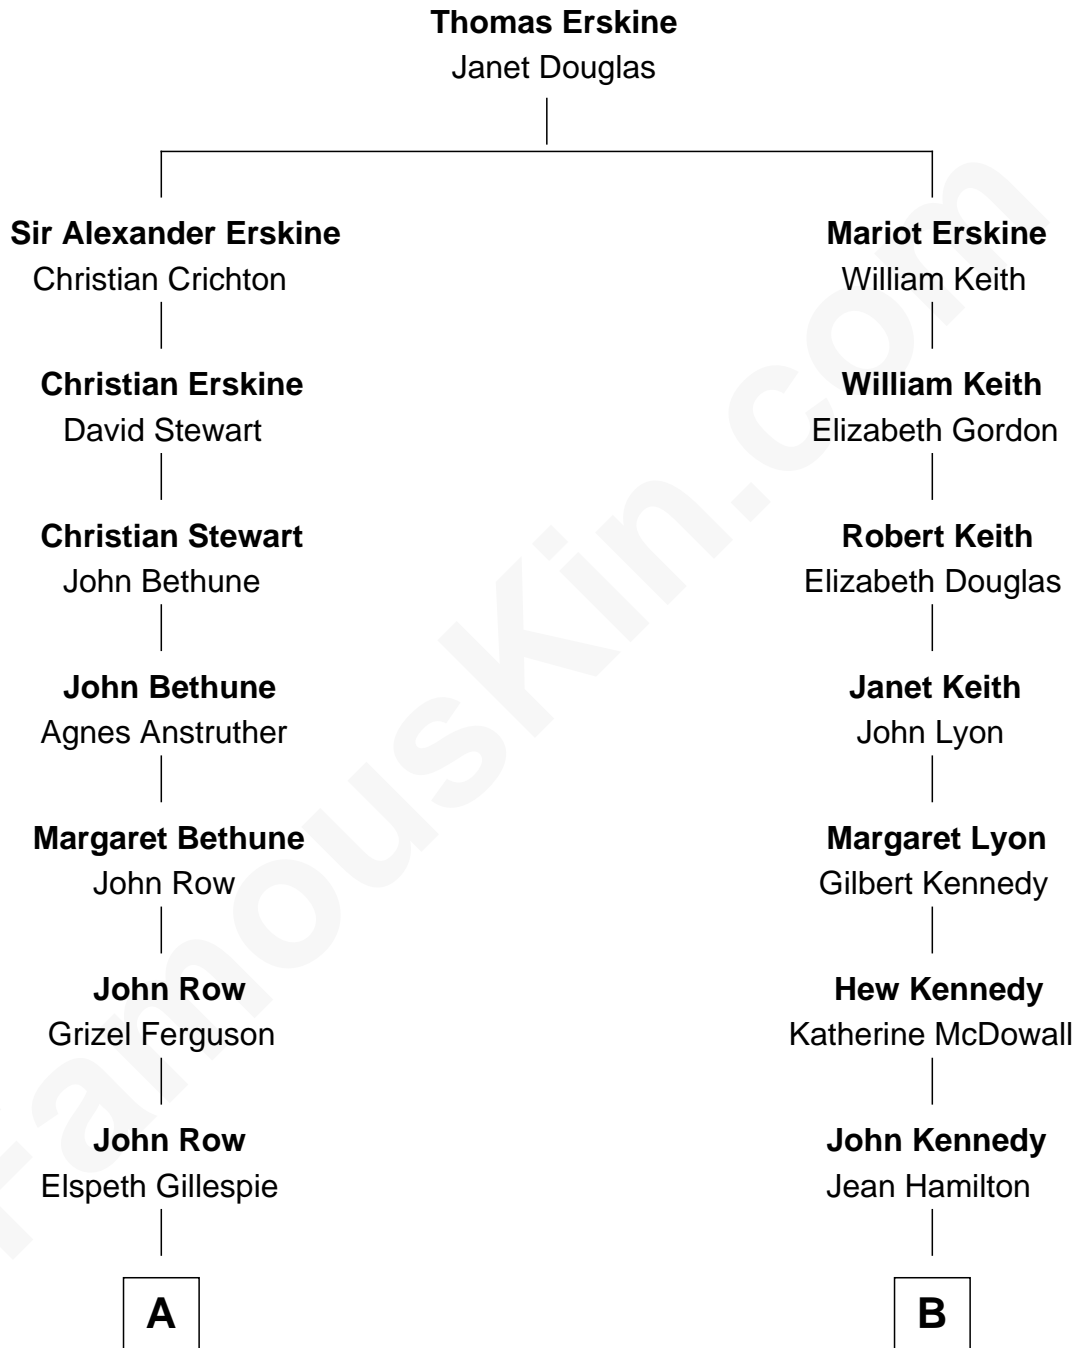

FamousKin.com
Relationship Chart of
General George S. Patton
U.S. Army - World War II

15th cousin 4 times removed of
Cara Delevingne
Fashion Model and Movie Actress

C

Jane Armyne Sheffield
Sir Jocelyn Edward Greville Stevens