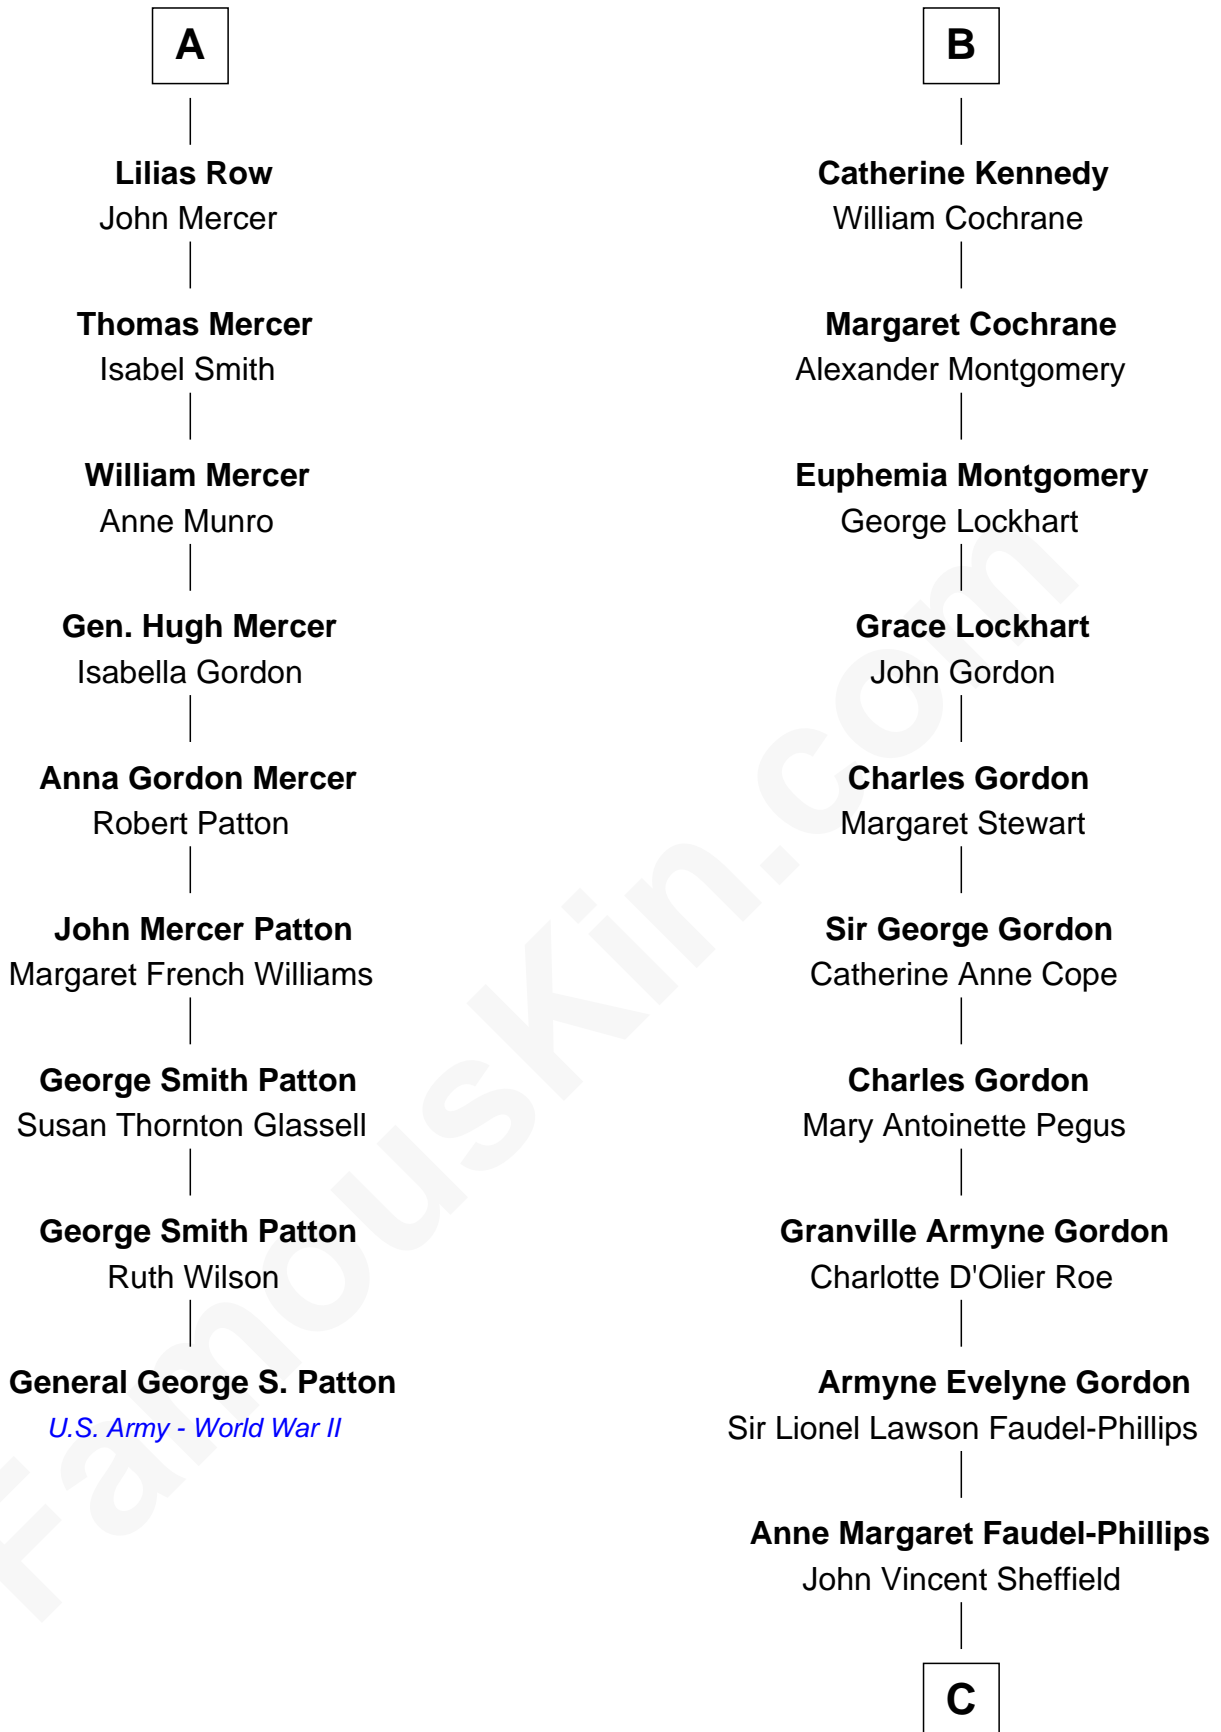

FamousKin.com
Relationship Chart of
General George S. Patton
U.S. Army - World War II

15th cousin 4 times removed of
Cara Delevingne
Fashion Model and Movie Actress

C

Jane Armyne Sheffield
Sir Jocelyn Edward Greville Stevens

Pandora Anne Stevens
Charles Hamar Delevingne

Cara Delevingne
Model and Actress

FamousKin.com