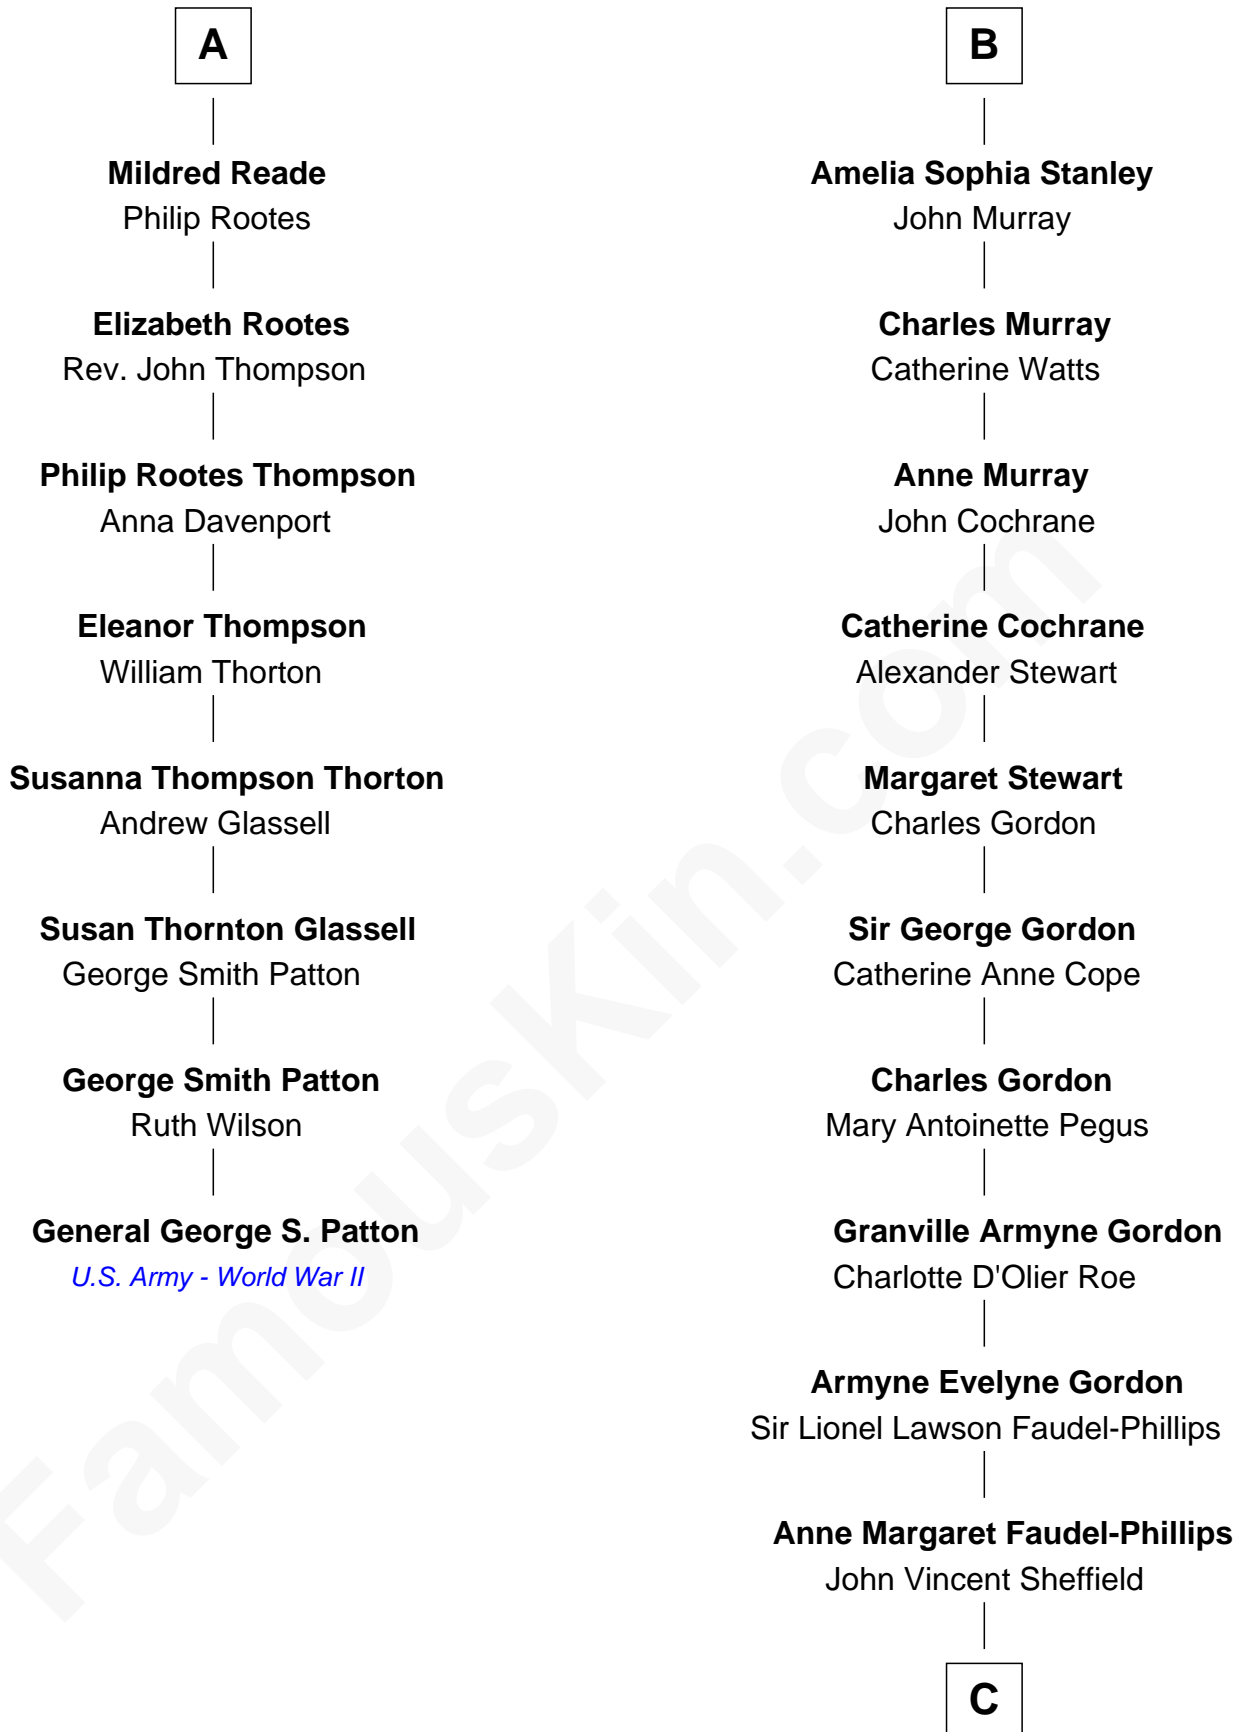

**FamousKin.com**  
**Relationship Chart of**  
**General George S. Patton**  
*U.S. Army - World War II*

**14th cousin 5 times removed of**  
**Cara Delevingne**  
*Fashion Model and Movie Actress*

C

**Jane Armyne Sheffield**  
Sir Jocelyn Edward Greville Stevens

**Pandora Anne Stevens**  
Charles Hamar Delevingne

**Cara Delevingne**  
*Model and Actress*

FamousKin.com