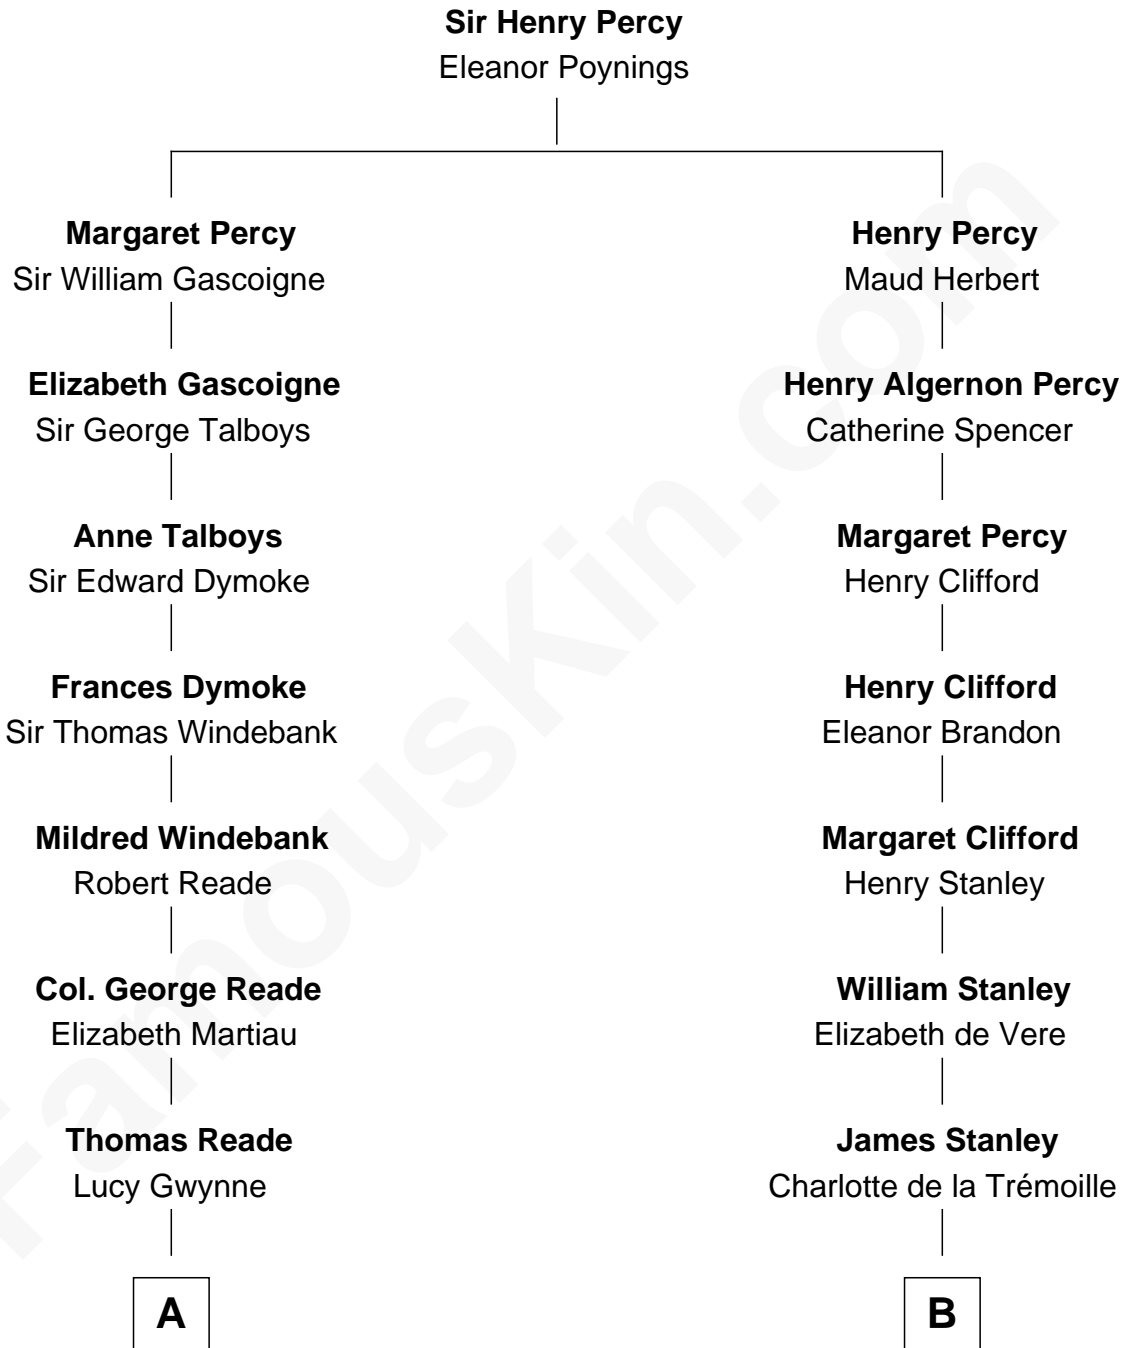

**FamousKin.com**  
**Relationship Chart of**  
**General George S. Patton**  
*U.S. Army - World War II*

**14th cousin 5 times removed of**  
**Cara Delevingne**  
*Fashion Model and Movie Actress*

C

**Jane Armyne Sheffield**  
Sir Jocelyn Edward Greville Stevens

**Pandora Anne Stevens**  
Charles Hamar Delevingne

**Cara Delevingne**  
*Model and Actress*

FamousKin.com