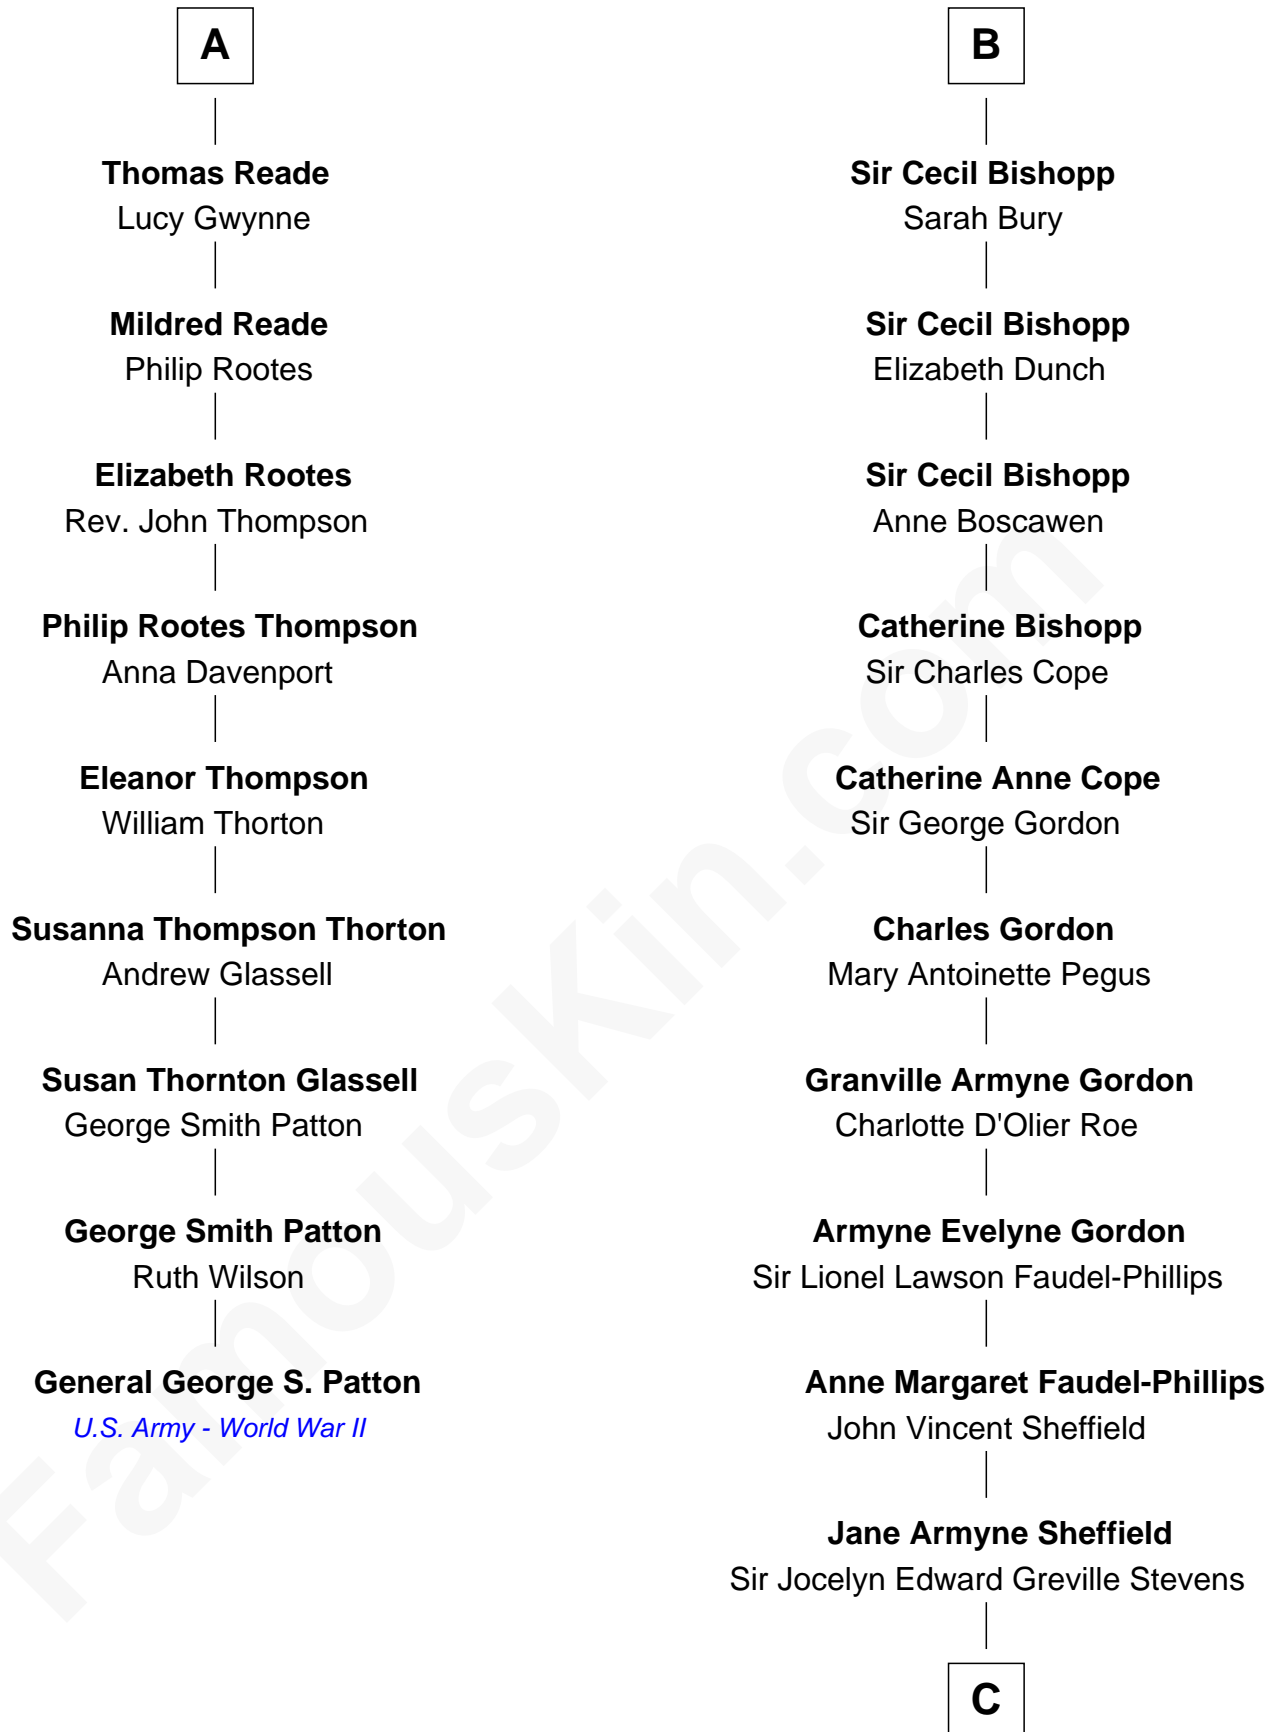

**FamousKin.com**  
**Relationship Chart of**  
**General George S. Patton**  
*U.S. Army - World War II*

**15th cousin 3 times removed of**  
**Cara Delevingne**  
*Fashion Model and Movie Actress*

C

**Pandora Anne Stevens**  
Charles Hamar Delevingne

**Cara Delevingne**  
*Model and Actress*

FamousKin.com