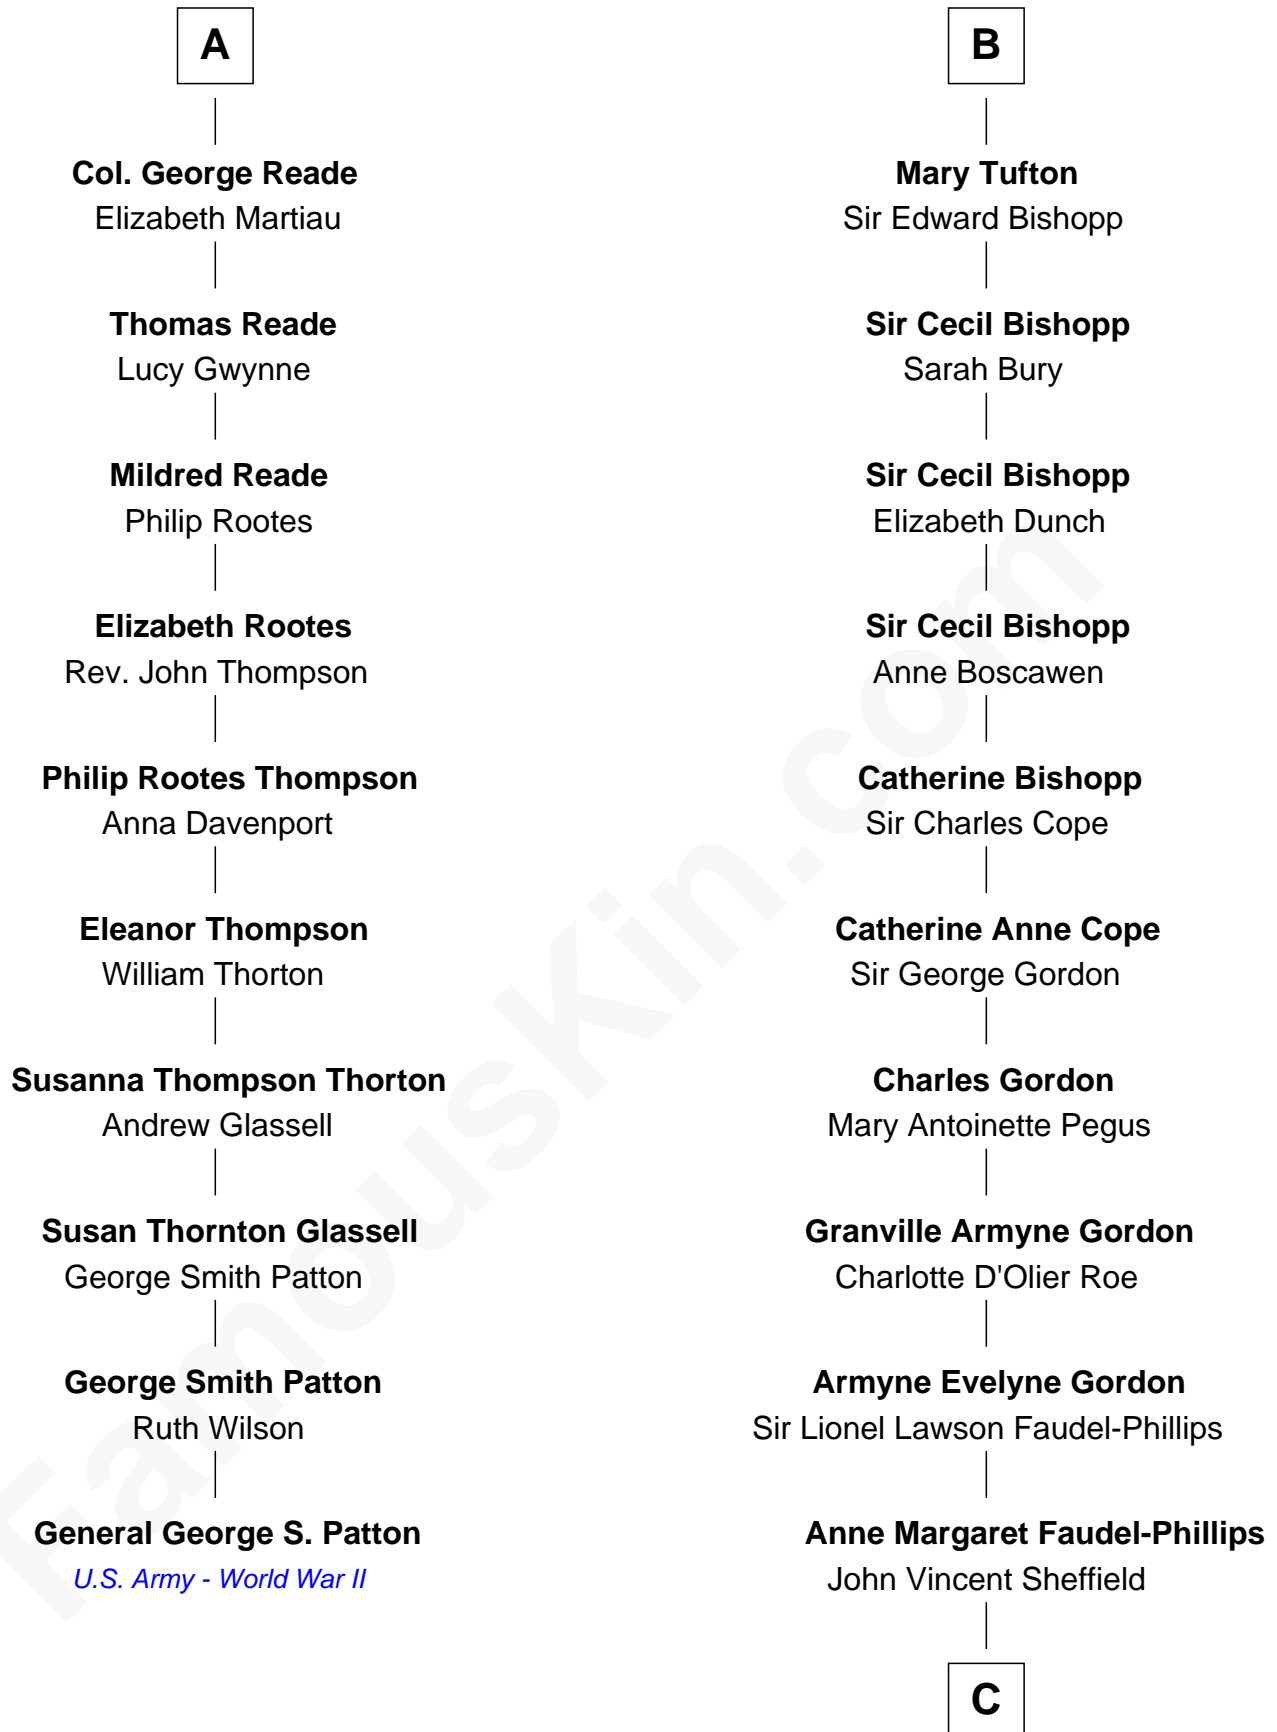

FamousKin.com
Relationship Chart of
General George S. Patton
U.S. Army - World War II

16th cousin 3 times removed of
Cara Delevingne
Fashion Model and Movie Actress

C

Jane Armyne Sheffield
Sir Jocelyn Edward Greville Stevens