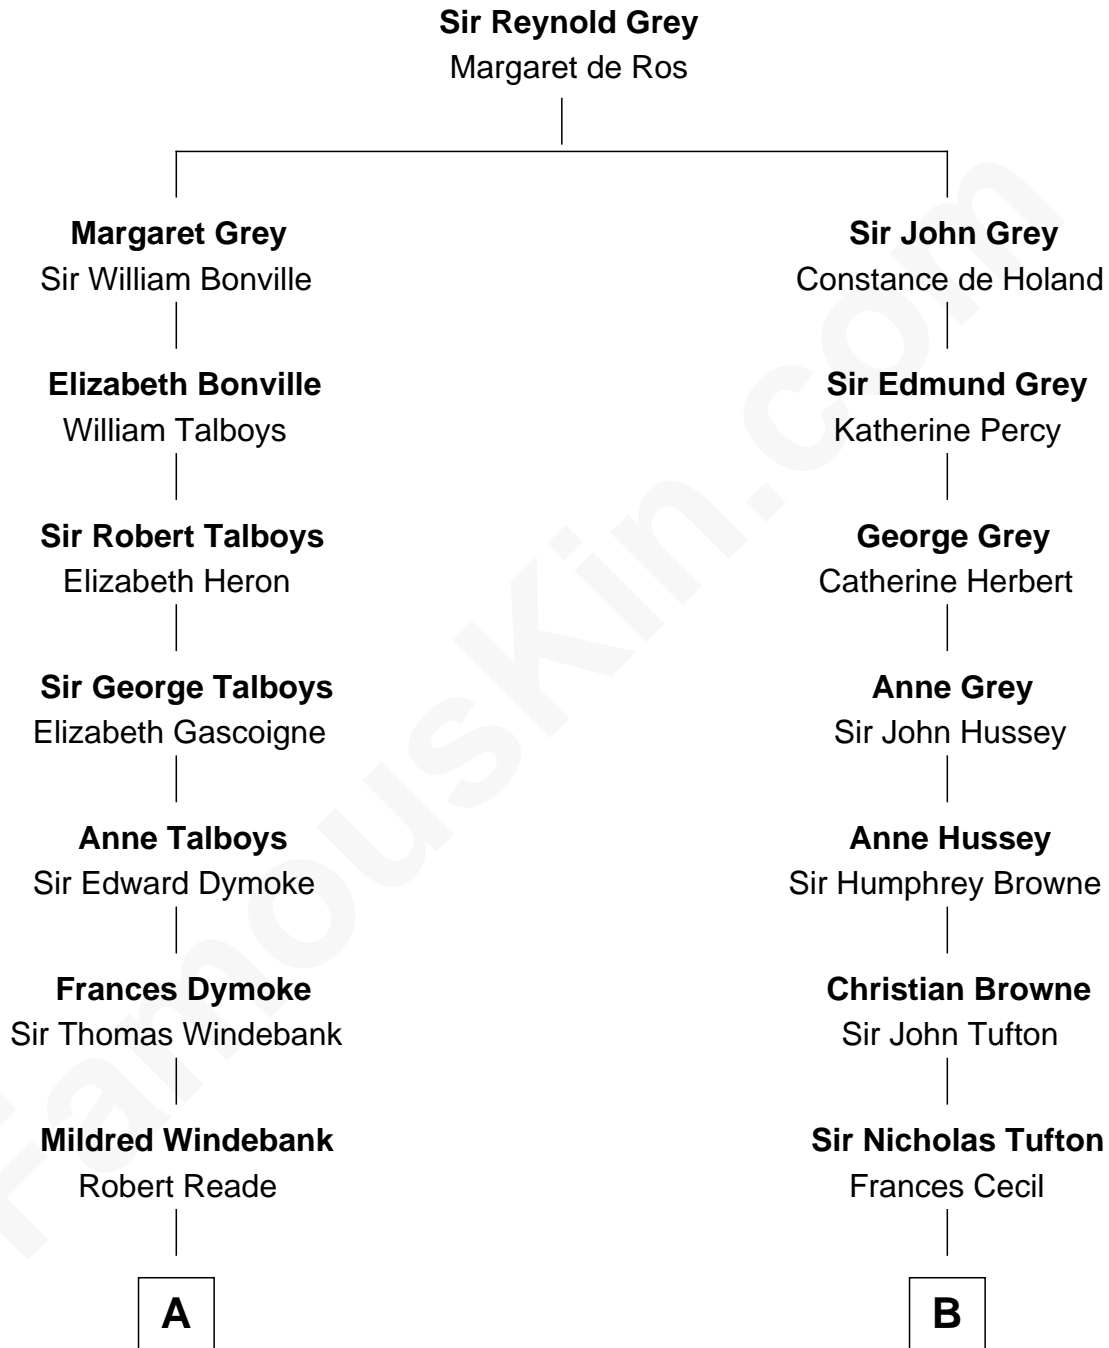

FamousKin.com
Relationship Chart of
General George S. Patton
U.S. Army - World War II

16th cousin 3 times removed of
Cara Delevingne
Fashion Model and Movie Actress

C

Jane Armyne Sheffield
Sir Jocelyn Edward Greville Stevens

Pandora Anne Stevens
Charles Hamar Delevingne

Cara Delevingne
Model and Actress

FamousKin.com