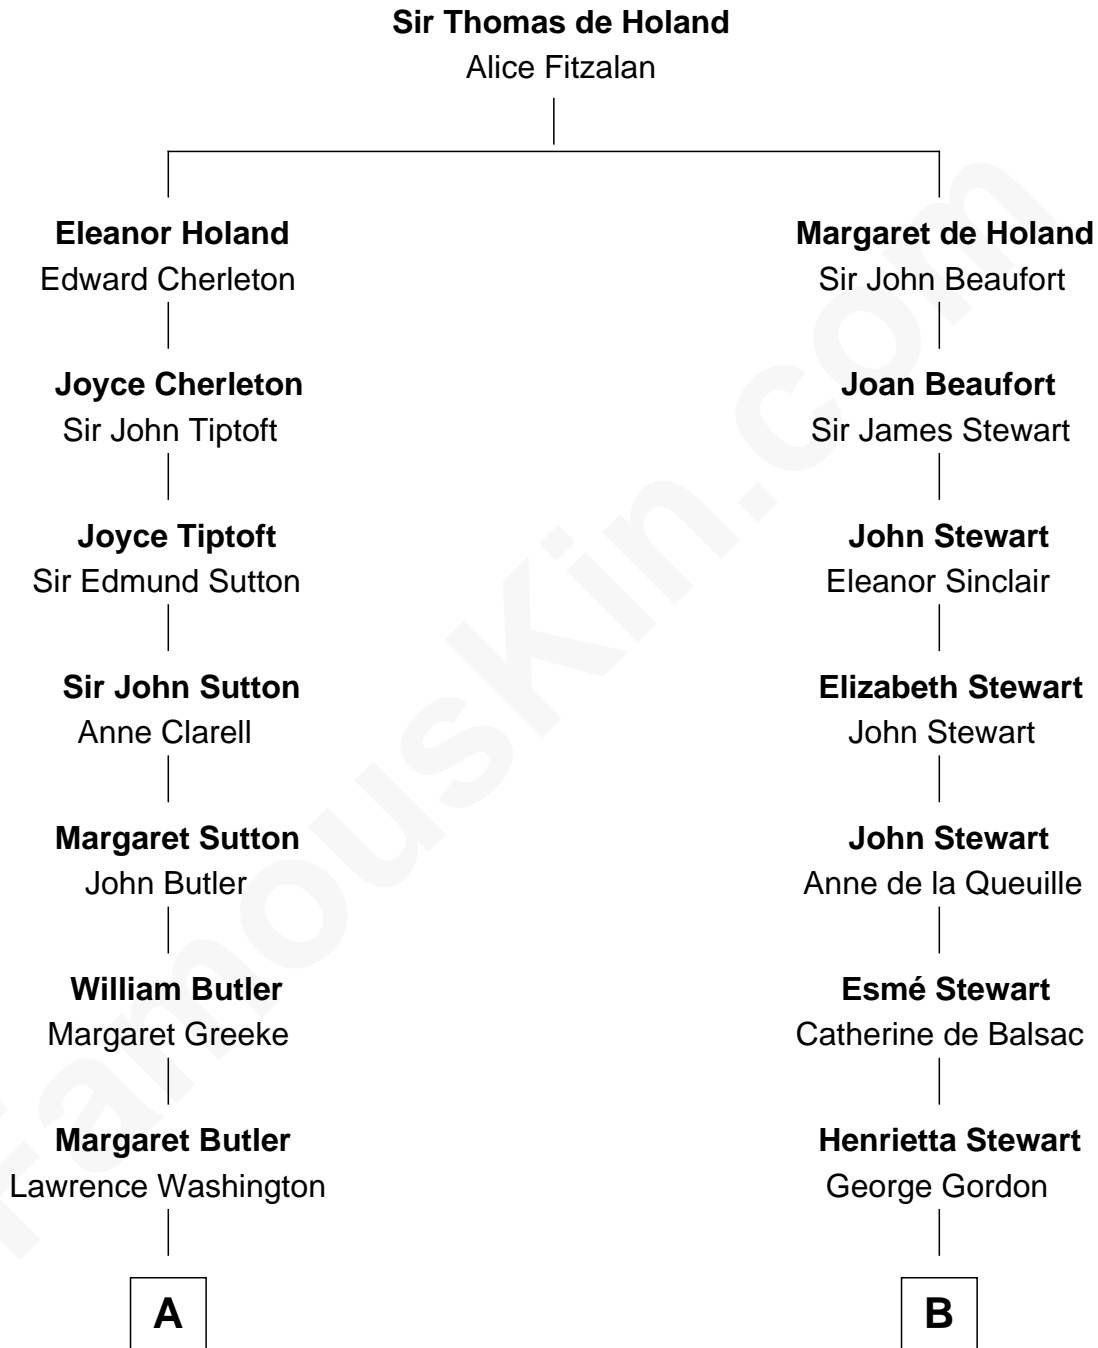

FamousKin.com
Relationship Chart of
General George S. Patton
U.S. Army - World War II

17th cousin 2 times removed of
Cara Delevingne
Fashion Model and Movie Actress

C

Jane Armyne Sheffield
Sir Jocelyn Edward Greville Stevens

Pandora Anne Stevens
Charles Hamar Delevingne

Cara Delevingne
Model and Actress

FamousKin.com