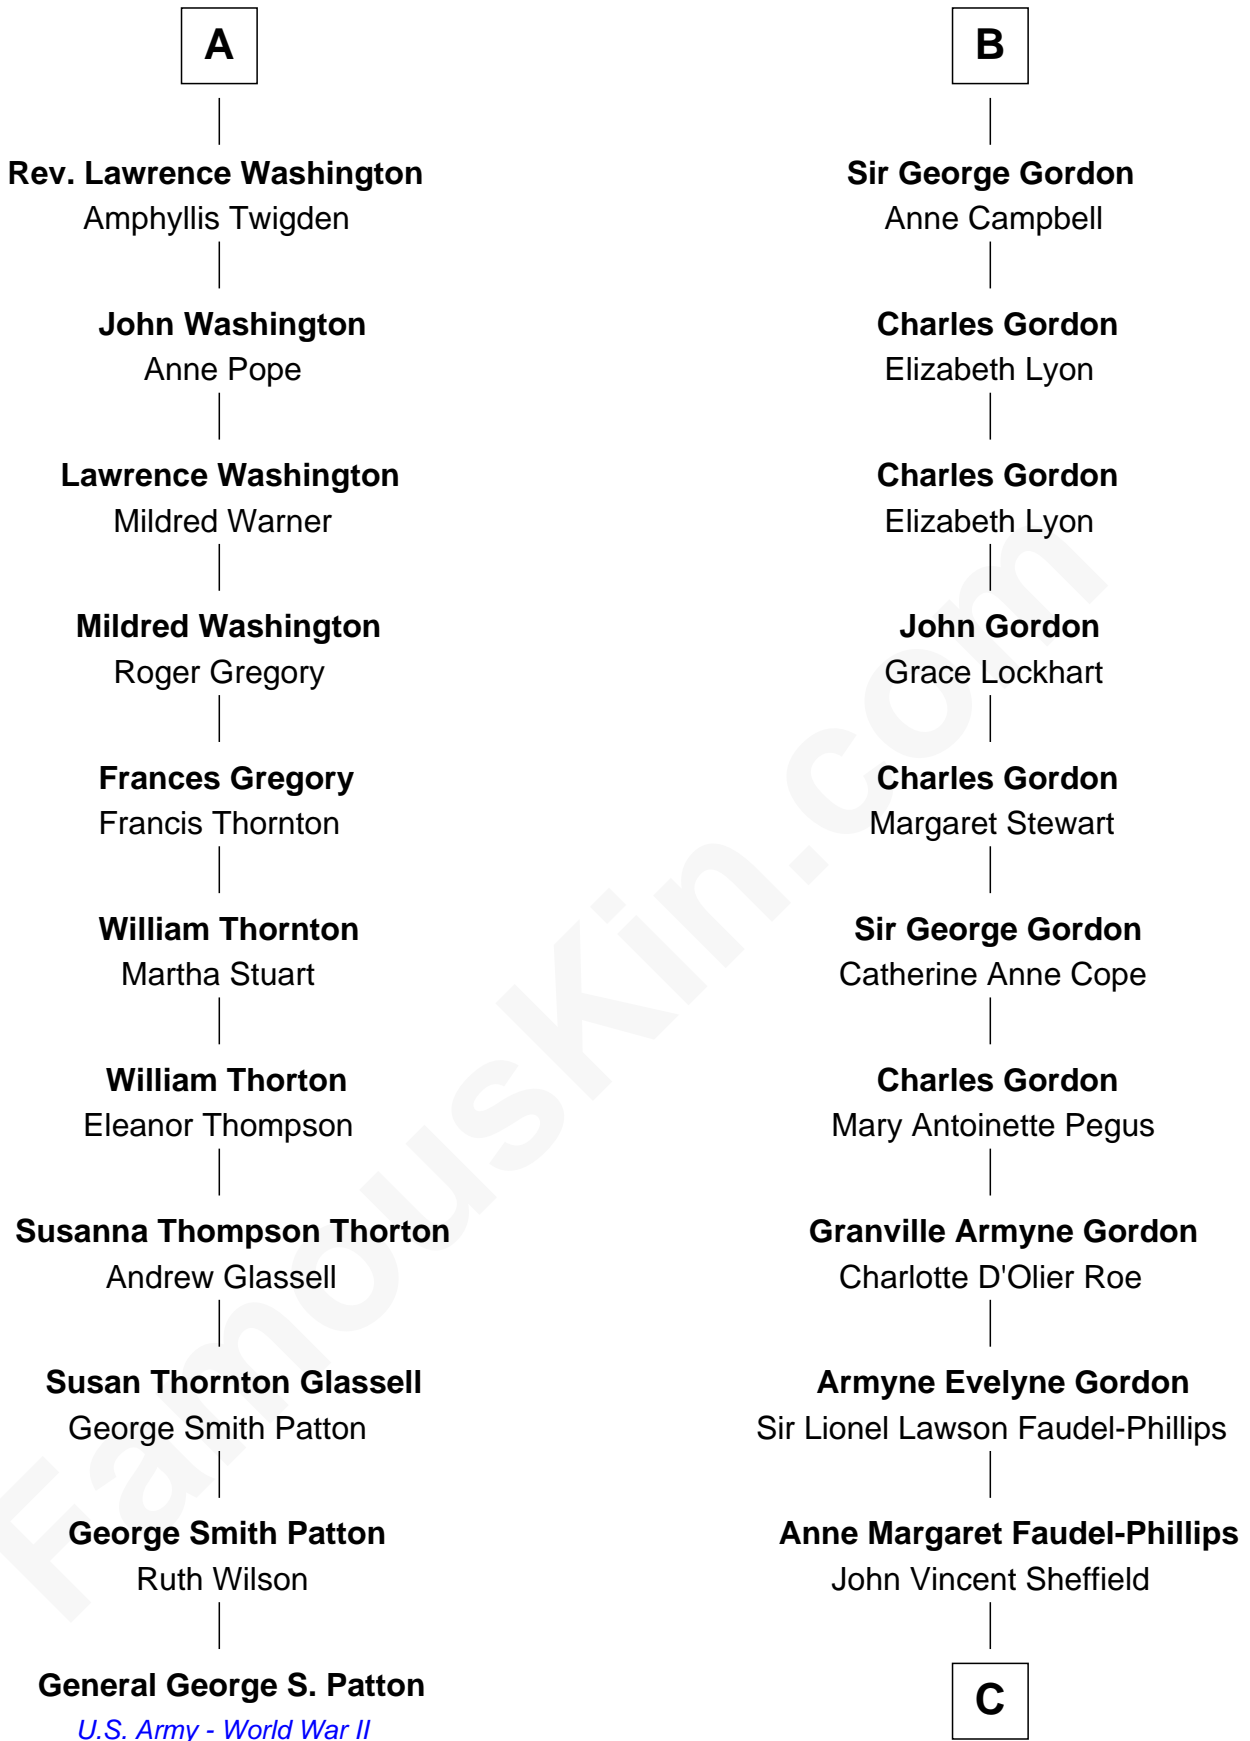

FamousKin.com
Relationship Chart of
General George S. Patton
U.S. Army - World War II

17th cousin 2 times removed of
Cara Delevingne
Fashion Model and Movie Actress

C

Jane Armyne Sheffield
Sir Jocelyn Edward Greville Stevens

Pandora Anne Stevens
Charles Hamar Delevingne

Cara Delevingne
Model and Actress

FamousKin.com