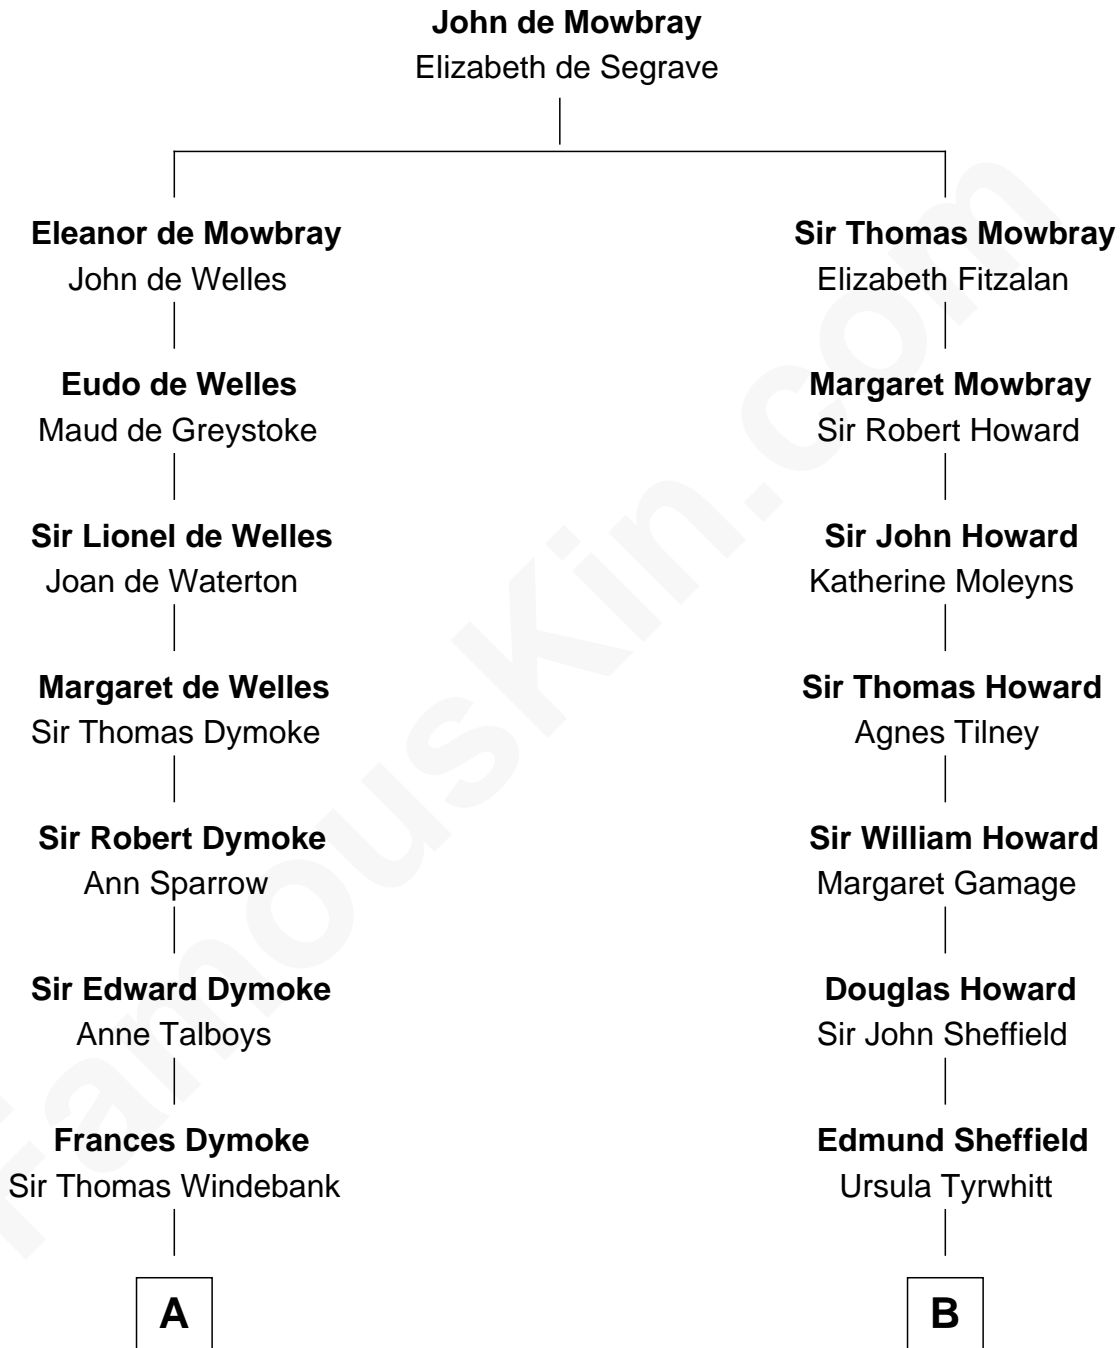

FamousKin.com
Relationship Chart of
General George S. Patton
U.S. Army - World War II

17th cousin 1 time removed of
Cara Delevingne
Fashion Model and Movie Actress

C

Pandora Anne Stevens
Charles Hamar Delevingne

Cara Delevingne
Model and Actress

FamousKin.com