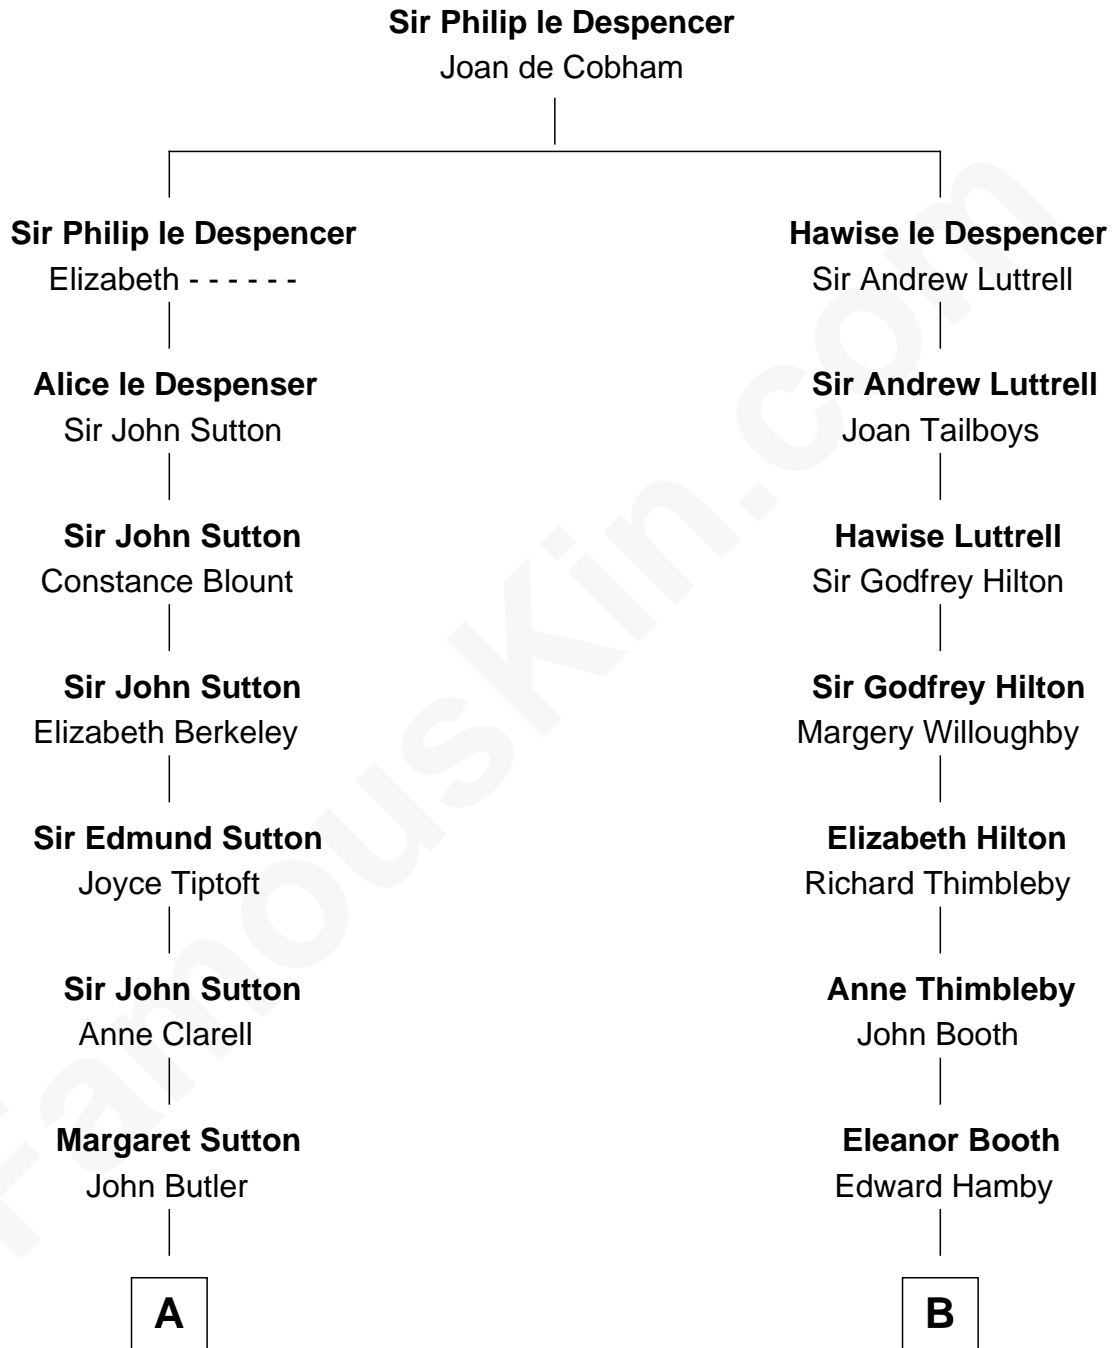

FamousKin.com
Relationship Chart of
General George S. Patton
U.S. Army - World War II

17th cousin 2 times removed of
Franklin D. Roosevelt
32nd U.S. President

C

—
Susan Thornton Glassell

George Smith Patton

—
George Smith Patton

Ruth Wilson

—
General George S. Patton

U.S. Army - World War II

FamousKin.com