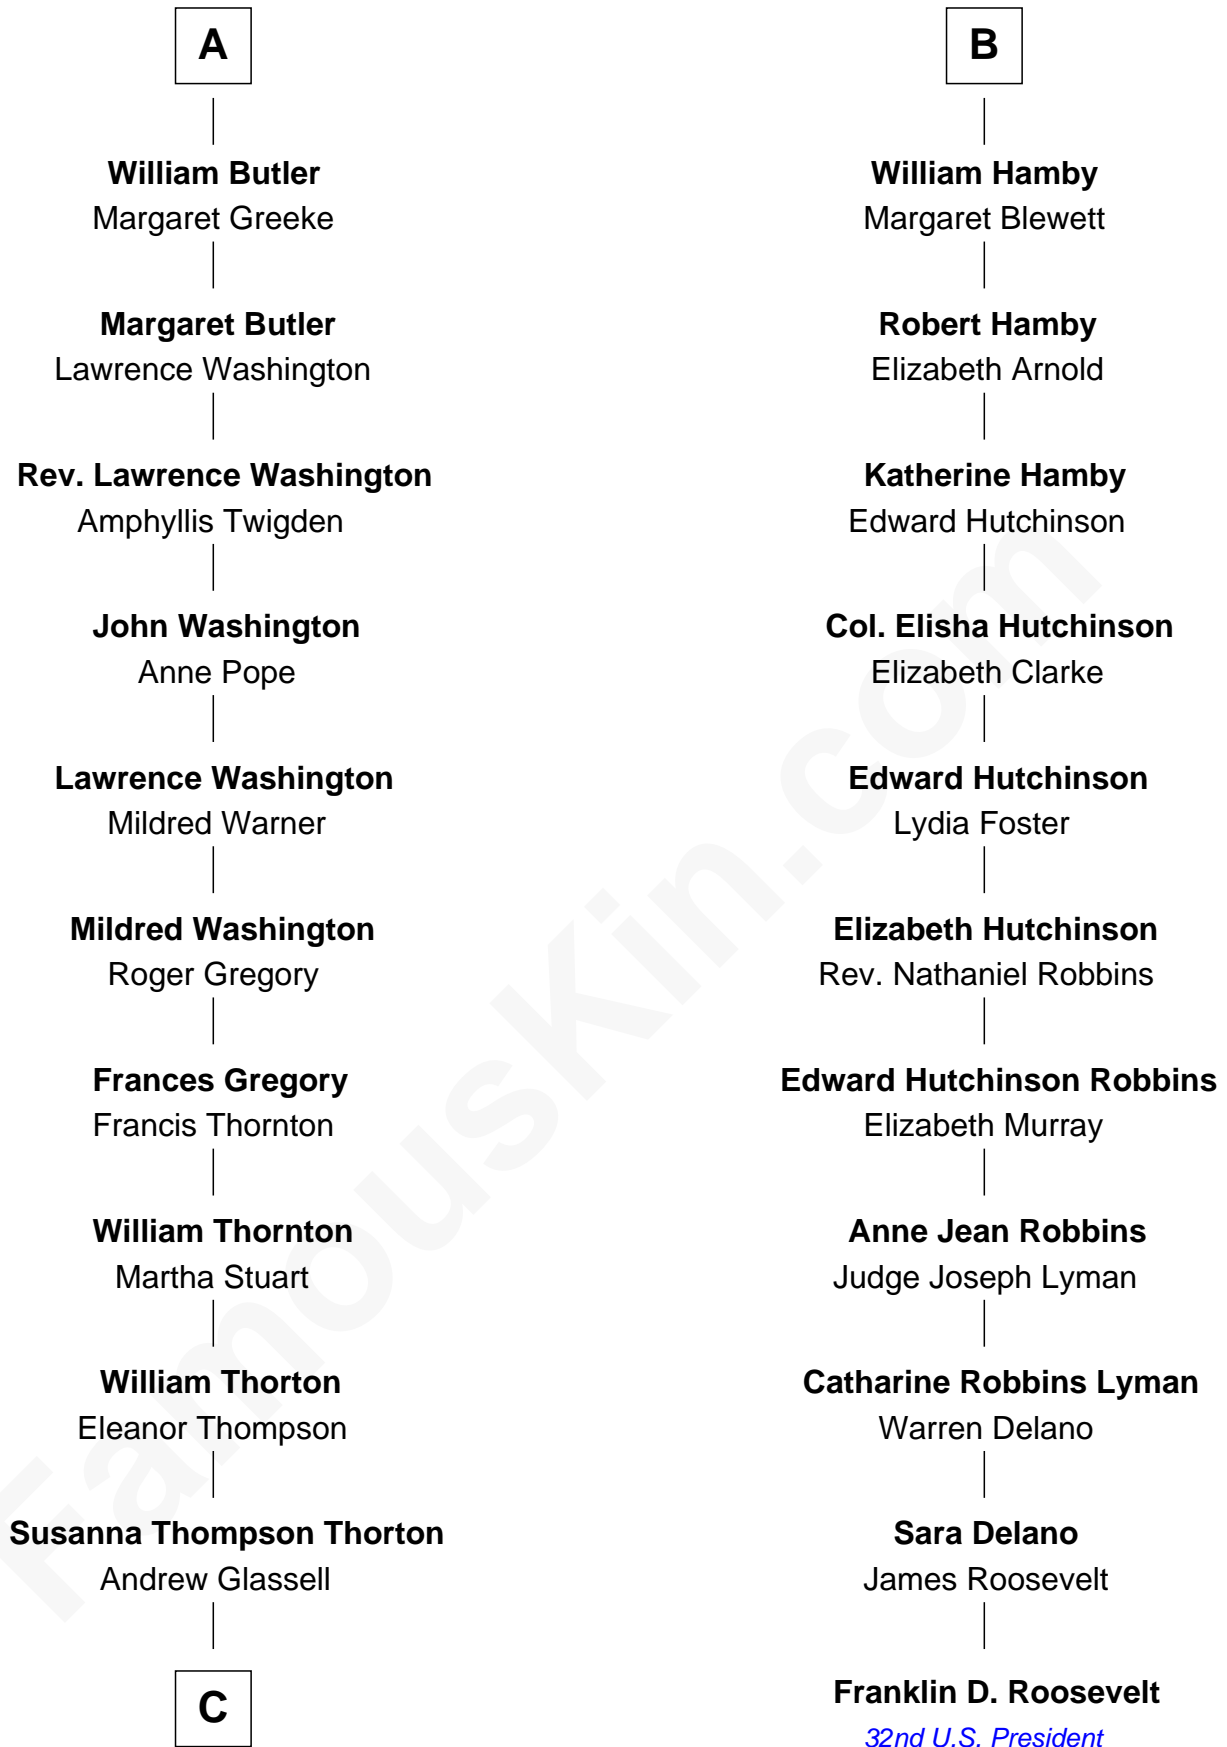

FamousKin.com
Relationship Chart of
General George S. Patton
U.S. Army - World War II

17th cousin 2 times removed of
Franklin D. Roosevelt
32nd U.S. President

C

—
Susan Thornton Glassell

George Smith Patton

—
George Smith Patton

Ruth Wilson

—
General George S. Patton

U.S. Army - World War II

FamousKin.com