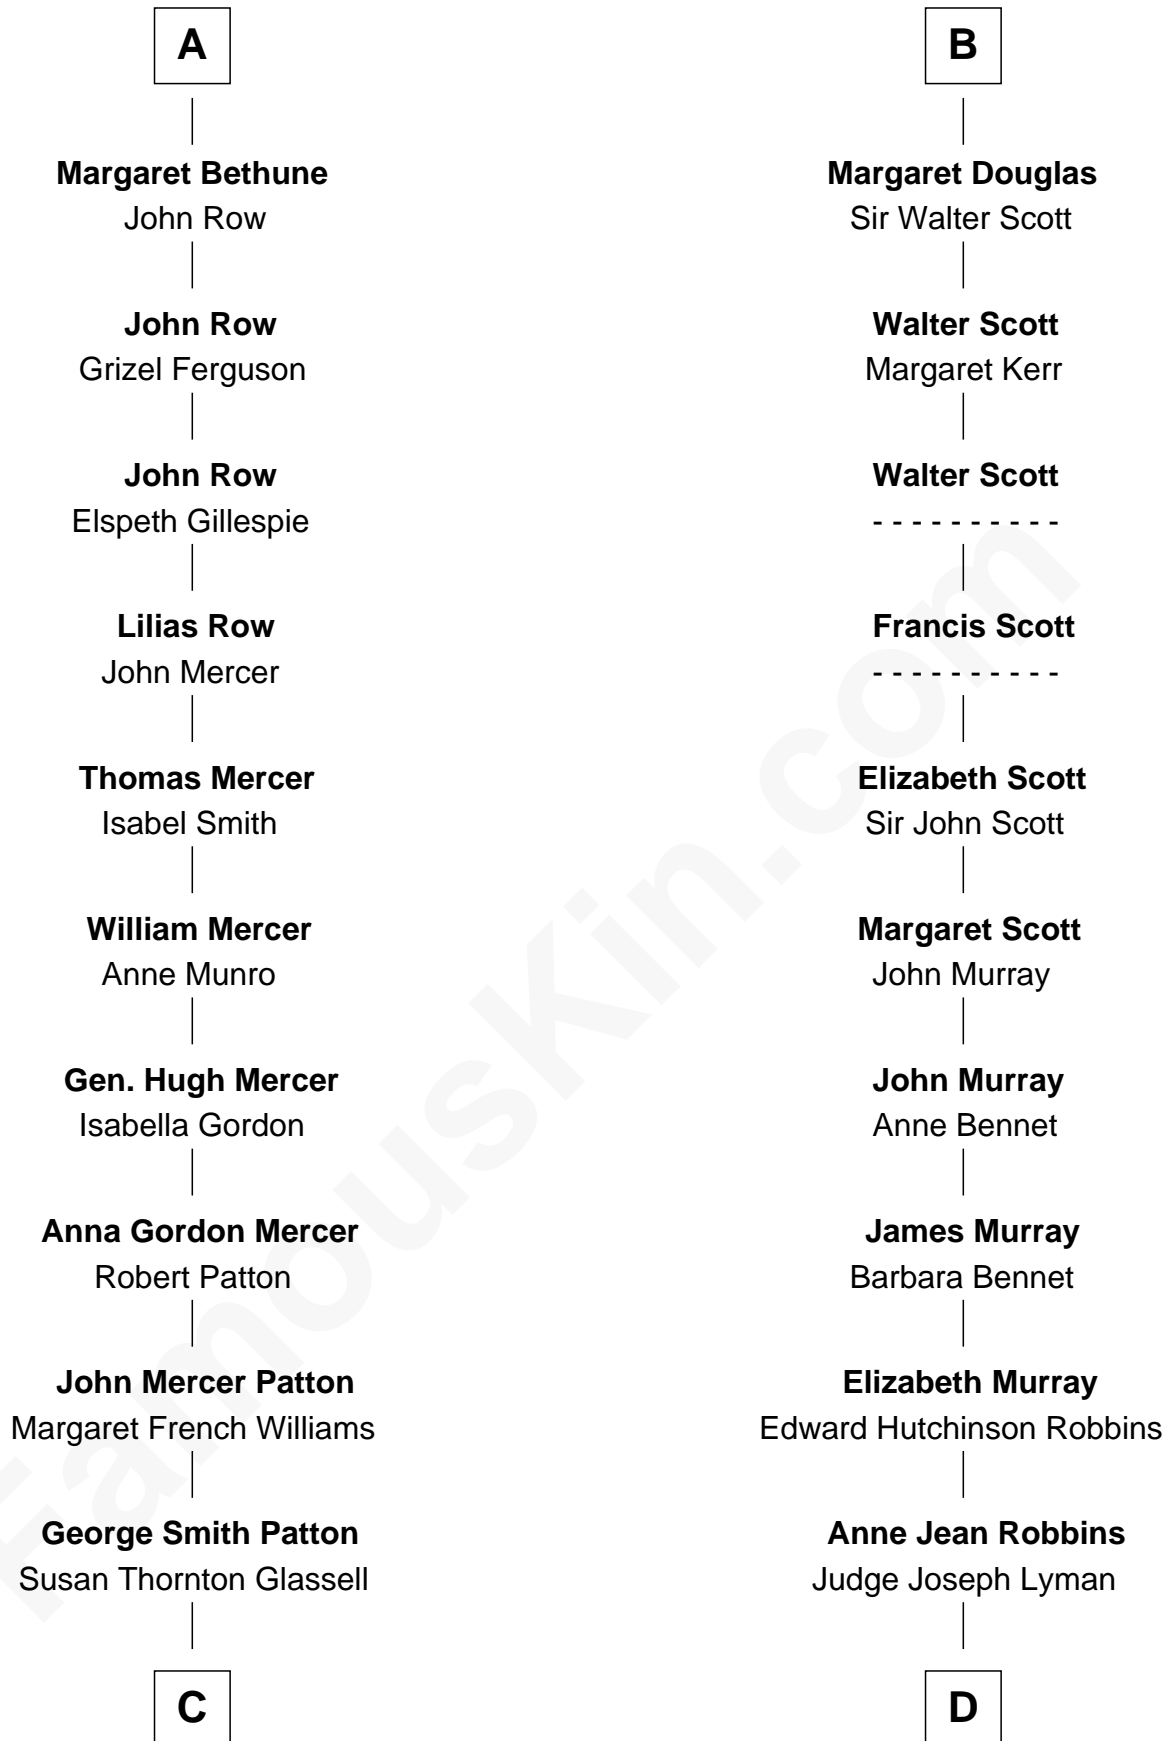

FamousKin.com
Relationship Chart of
General George S. Patton
U.S. Army - World War II

18th cousin 1 time removed of
Franklin D. Roosevelt
32nd U.S. President

FamousKin.com