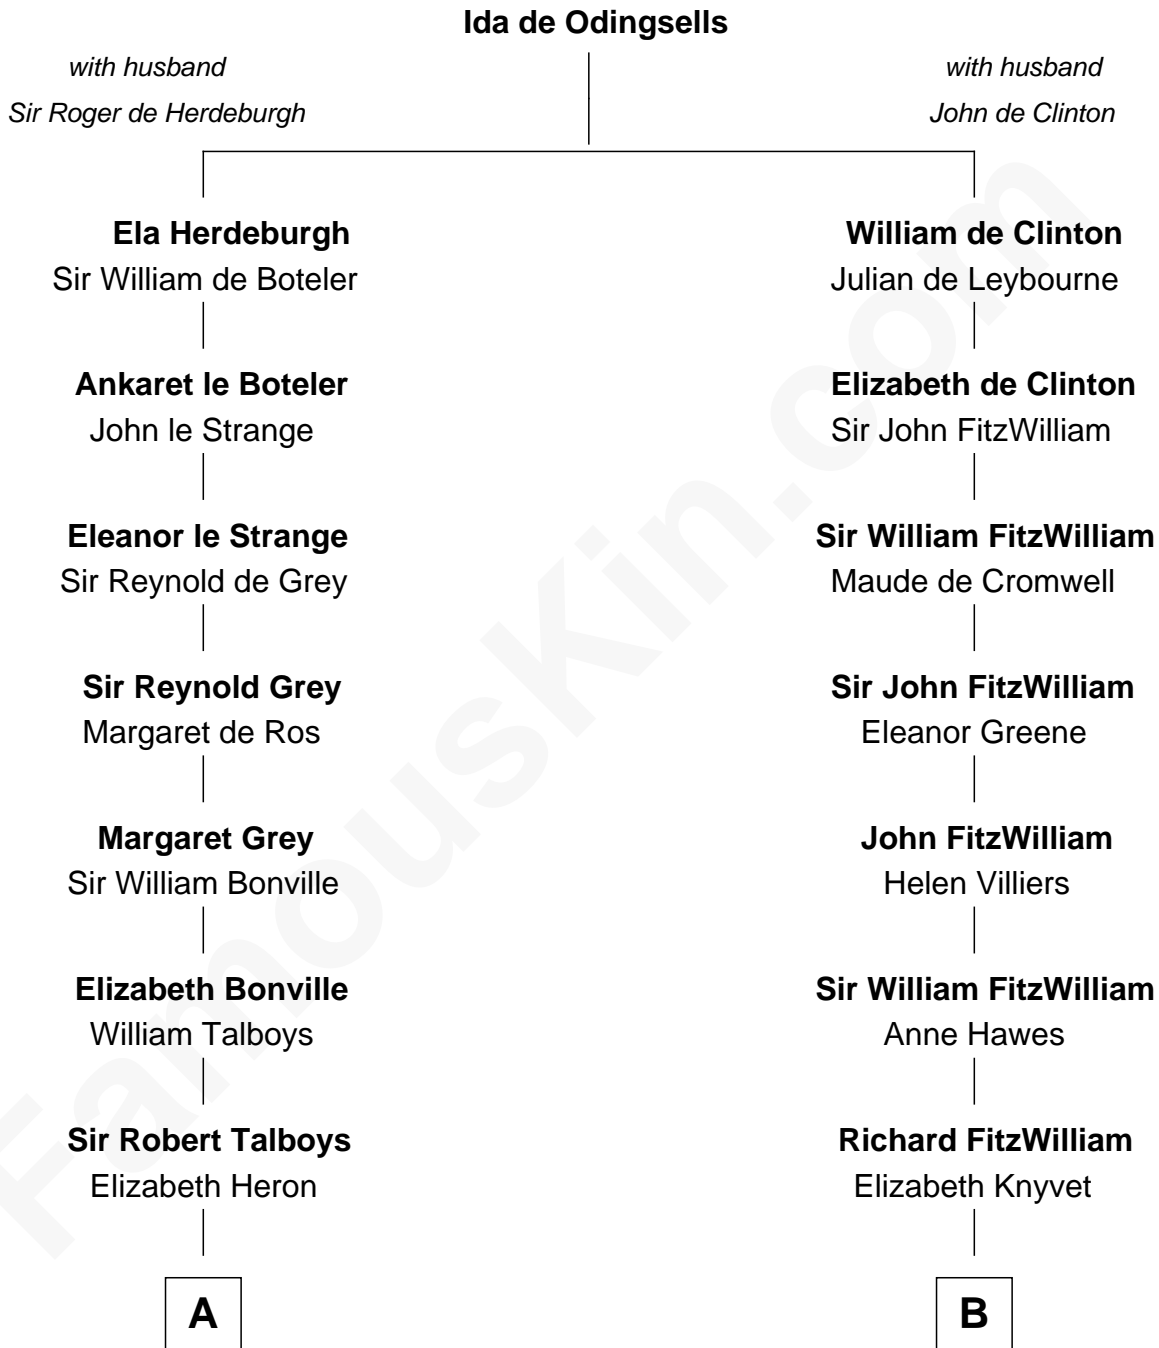

**FamousKin.com**  
**Relationship Chart of**  
**General George S. Patton**  
*U.S. Army - World War II*

**18th cousin 2 times removed of**  
**Franklin D. Roosevelt**  
*32nd U.S. President*

FamousKin.com