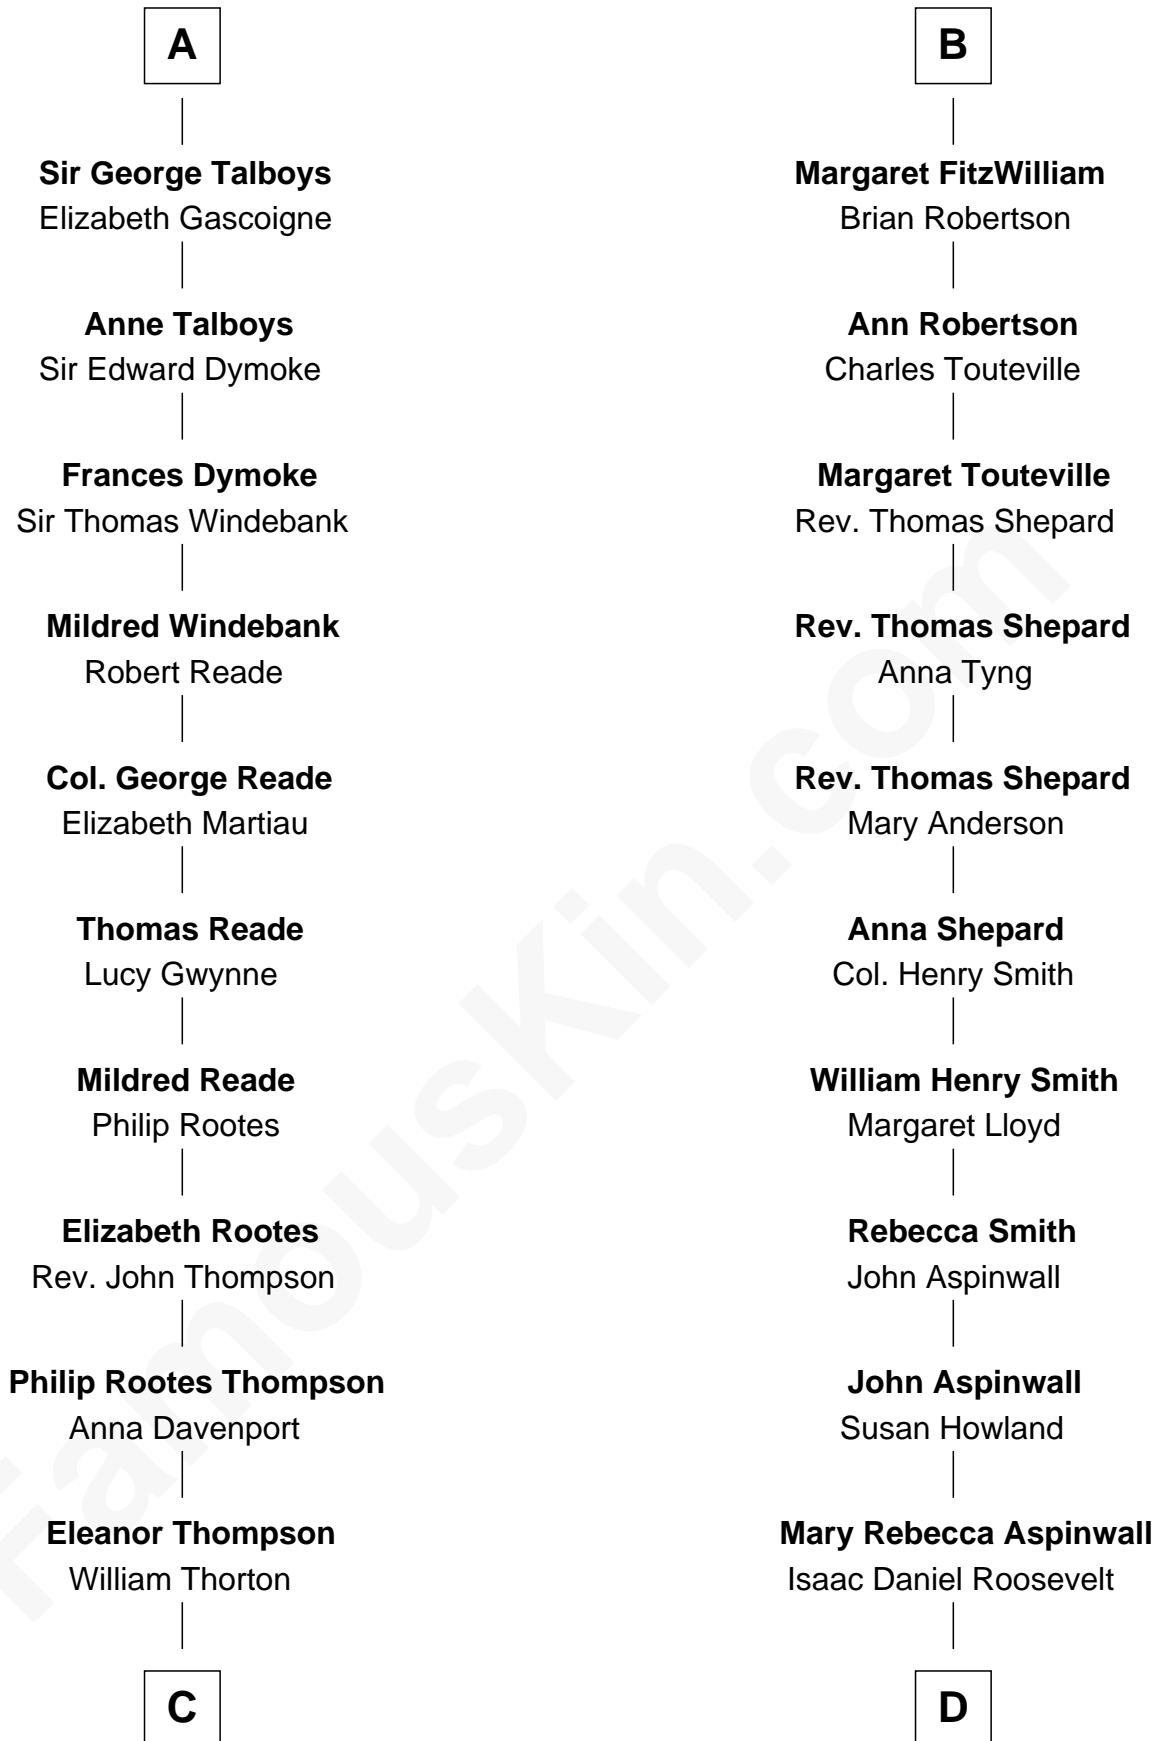

**FamousKin.com**  
**Relationship Chart of**  
**General George S. Patton**  
*U.S. Army - World War II*

**18th cousin 2 times removed of**  
**Franklin D. Roosevelt**  
*32nd U.S. President*

FamousKin.com