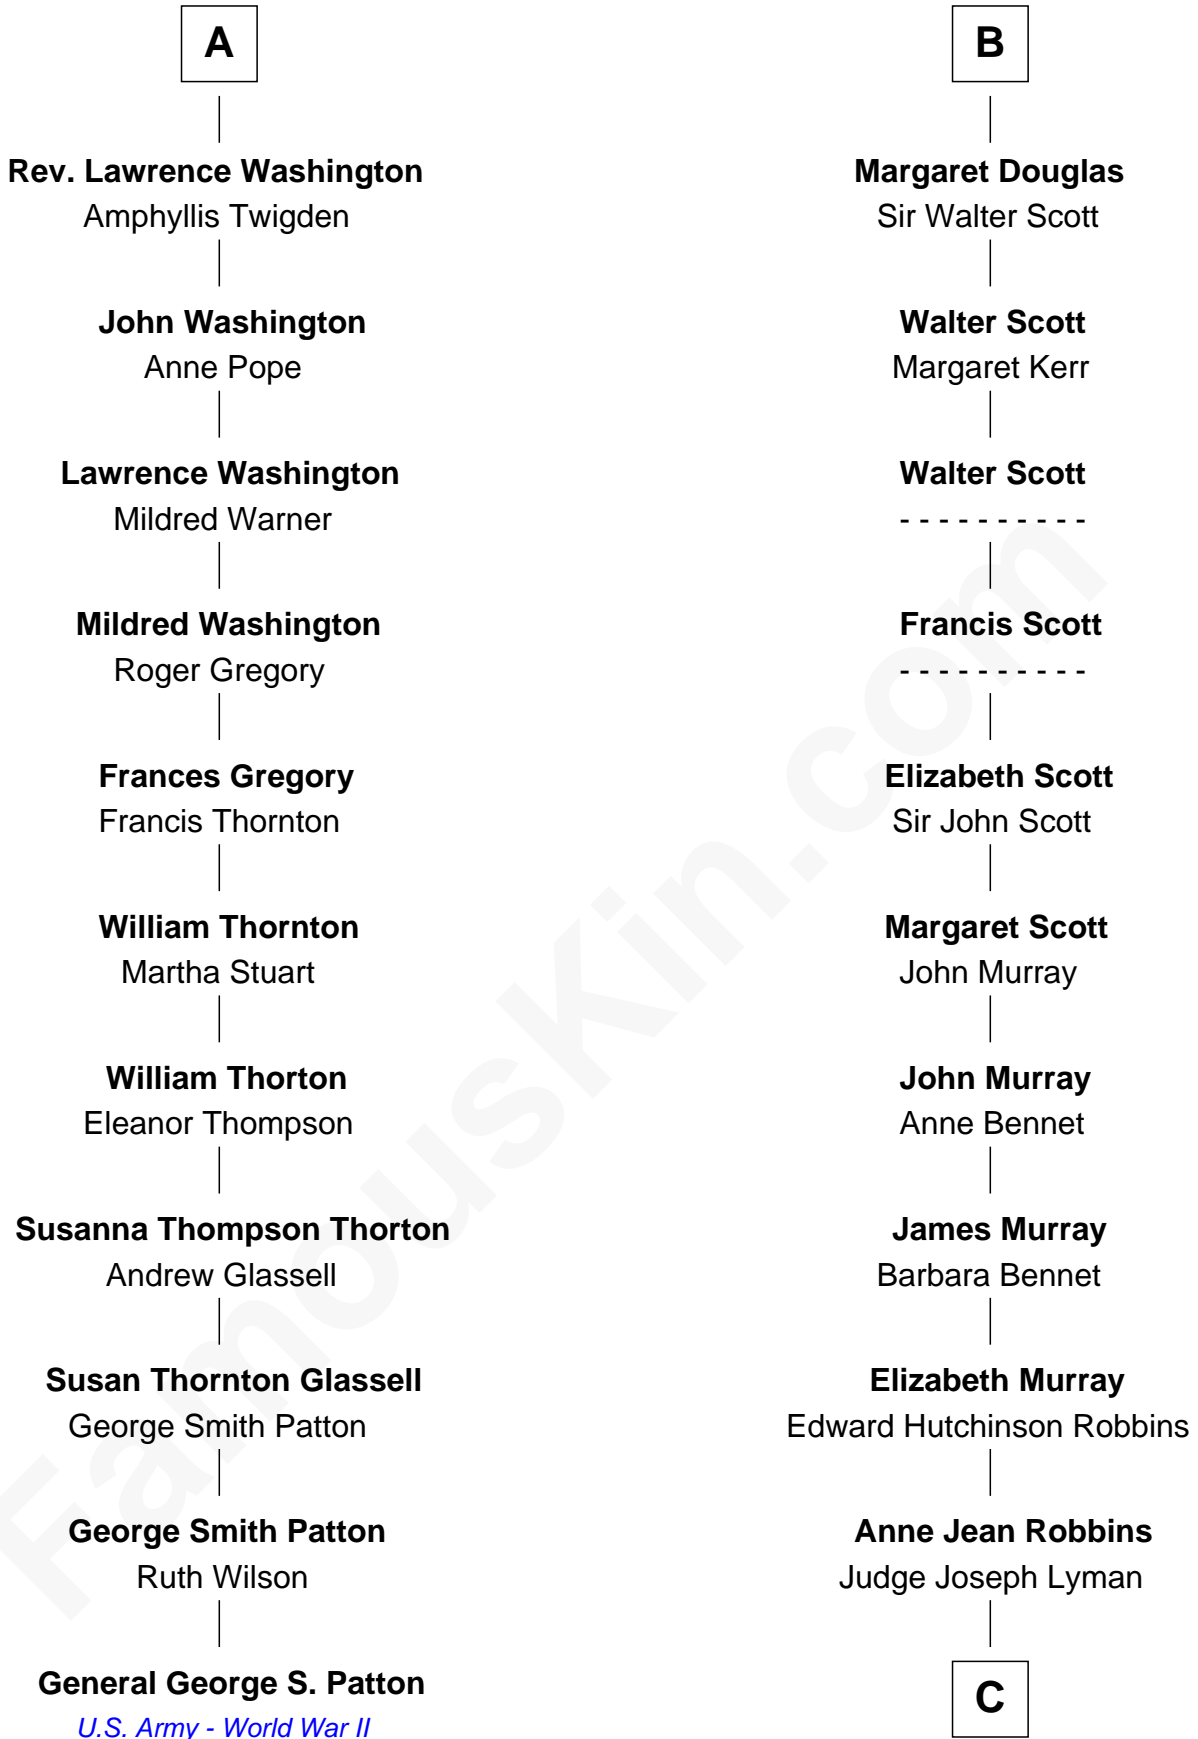

FamousKin.com
Relationship Chart of
General George S. Patton
U.S. Army - World War II

17th cousin 2 times removed of
Franklin D. Roosevelt
32nd U.S. President

C

Catharine Robbins Lyman

Warren Delano

Sara Delano

James Roosevelt

Franklin D. Roosevelt

32nd U.S. President

FamousKin.com