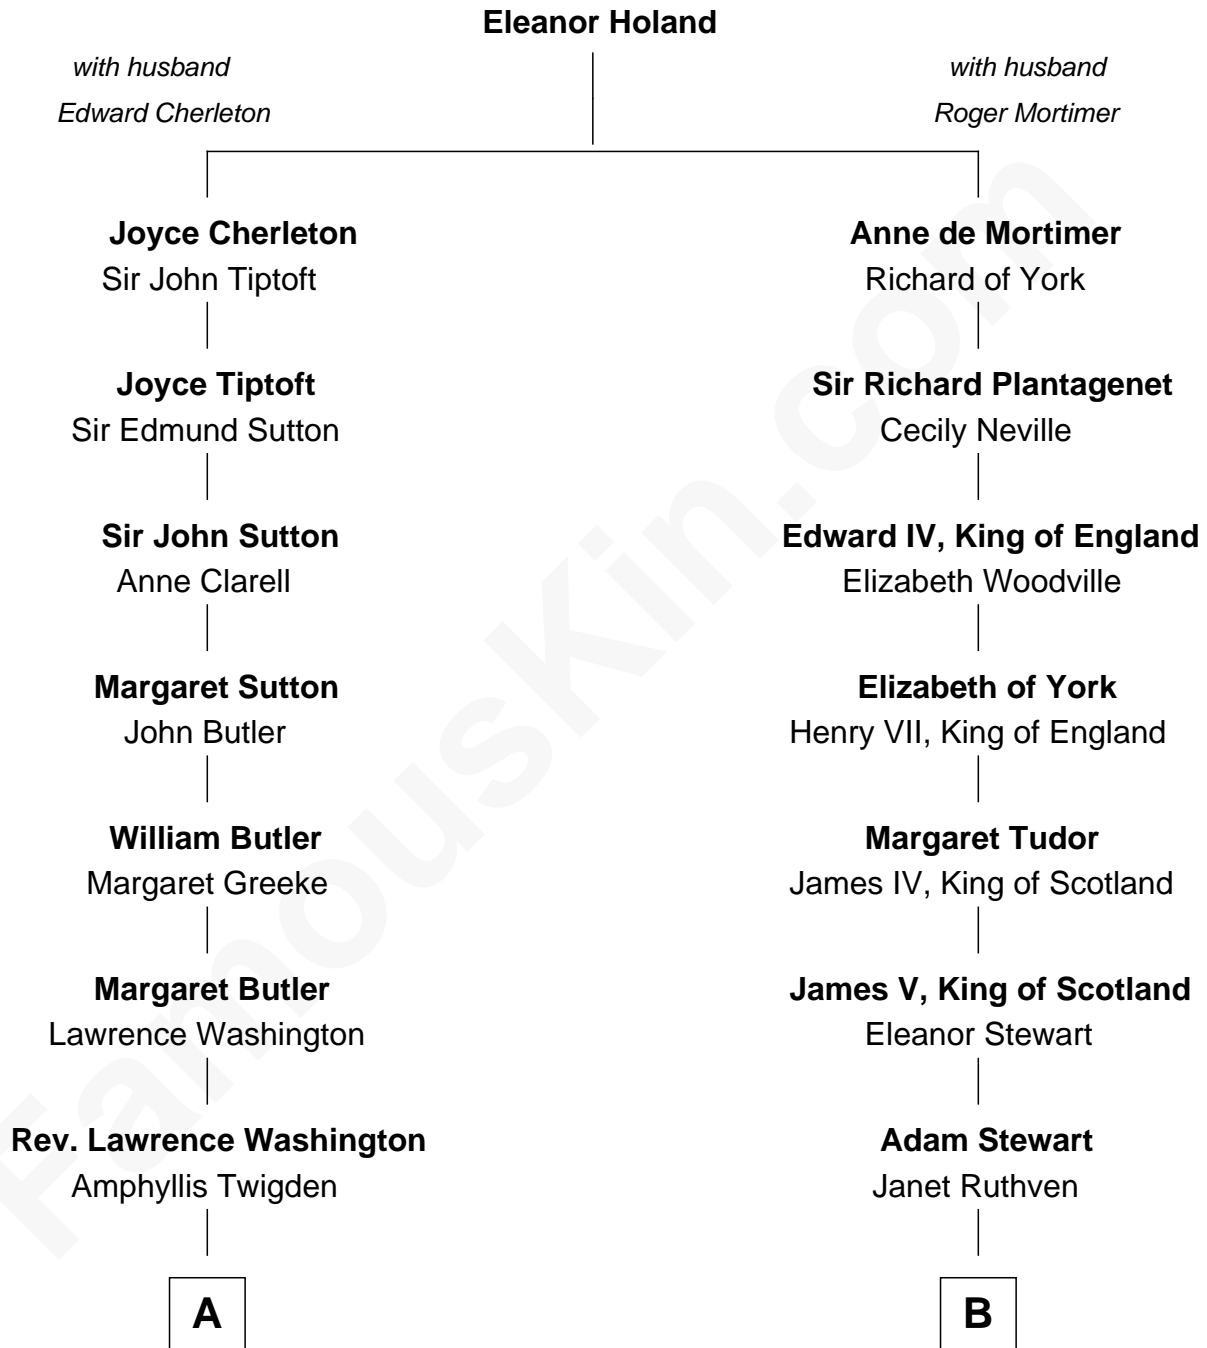

FamousKin.com
Relationship Chart of
General George S. Patton
U.S. Army - World War II

16th cousin 2 times removed of

Eleanor Roosevelt
First Lady of President Franklin D. Roosevelt

C

Anna Rebecca Hall

Elliott Roosevelt

Eleanor Roosevelt

First Lady of Franklin Roosevelt

FamousKin.com