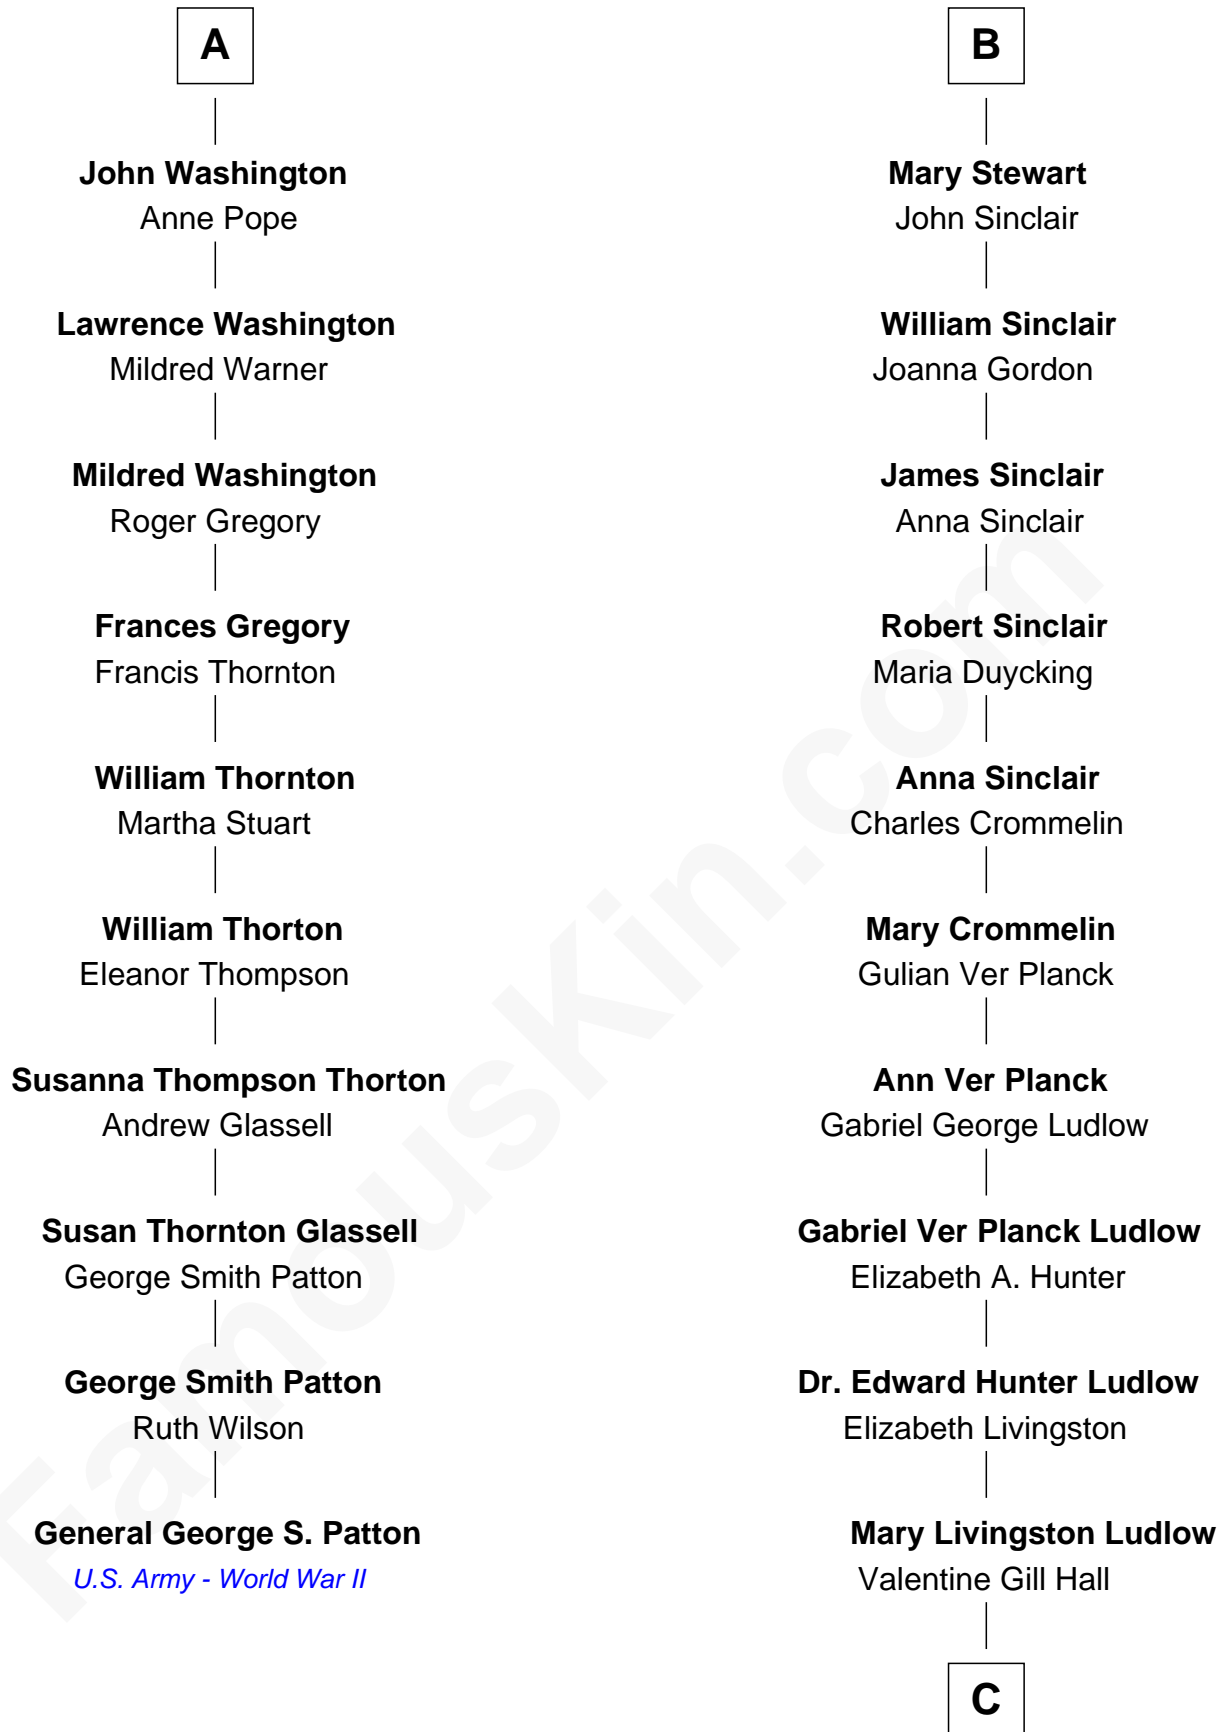

FamousKin.com
Relationship Chart of
General George S. Patton
U.S. Army - World War II

16th cousin 2 times removed of

Eleanor Roosevelt
First Lady of President Franklin D. Roosevelt

C

Anna Rebecca Hall

Elliott Roosevelt

Eleanor Roosevelt

First Lady of Franklin Roosevelt

FamousKin.com