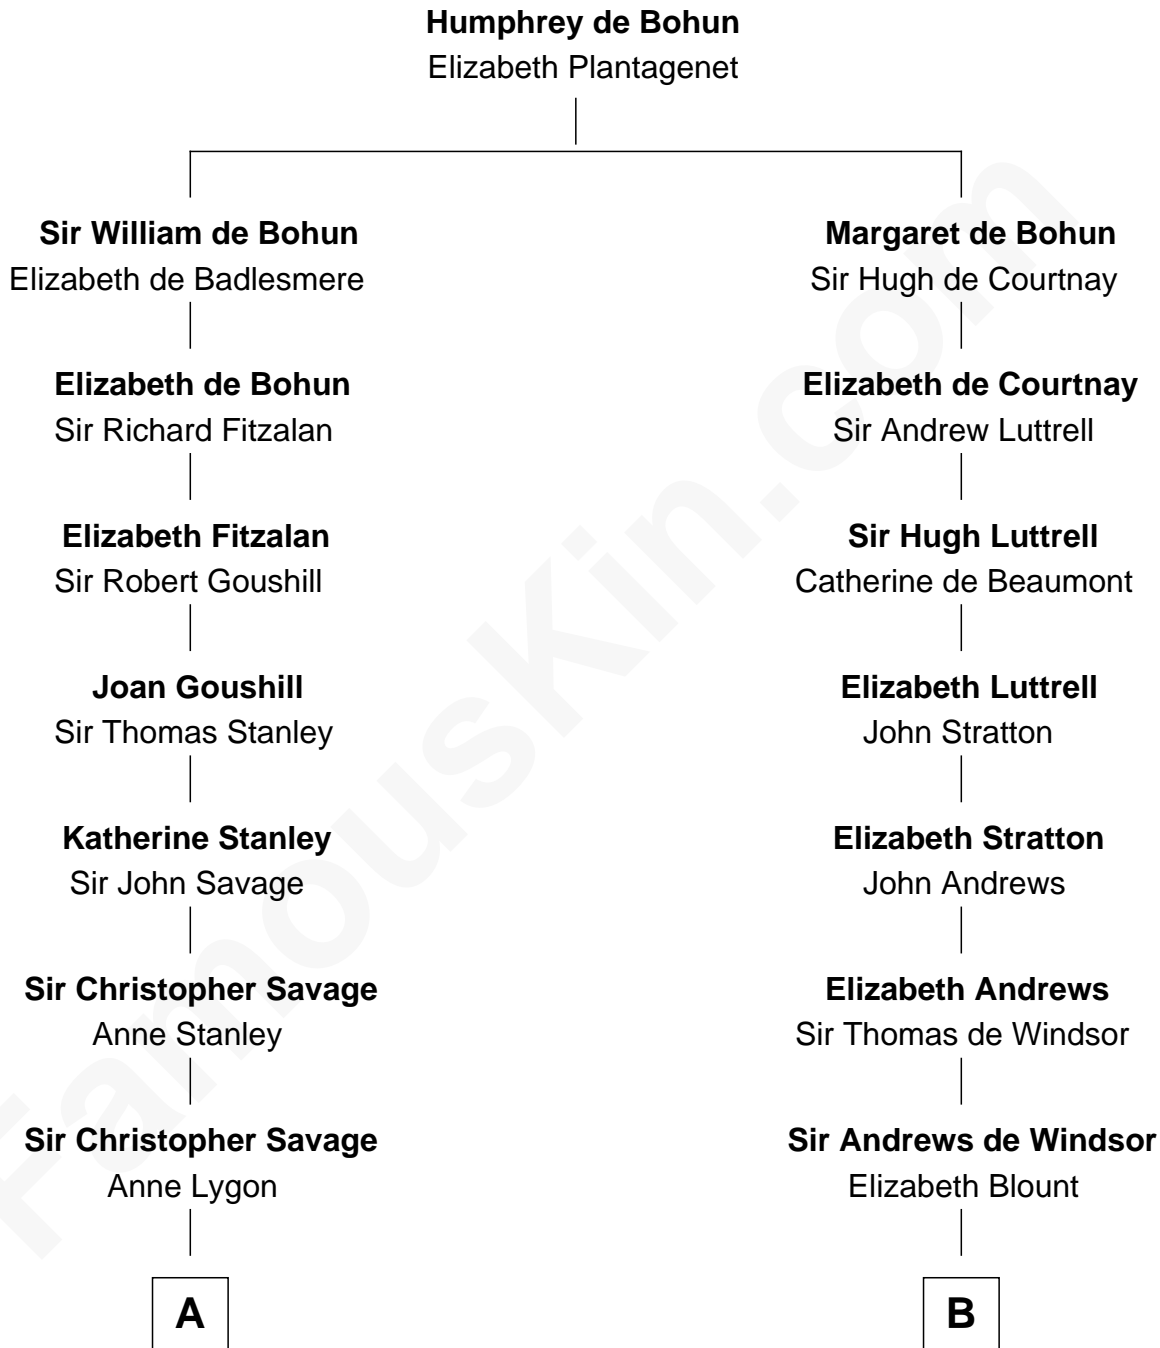

FamousKin.com
Relationship Chart of
General George S. Patton
U.S. Army - World War II

18th cousin 1 time removed of

Eleanor Roosevelt

First Lady of President Franklin D. Roosevelt

C

Susan Thornton Glassell

George Smith Patton

George Smith Patton

Ruth Wilson

General George S. Patton

U.S. Army - World War II

D

Anna Rebecca Hall

Elliott Roosevelt

Eleanor Roosevelt

First Lady of Franklin Roosevelt

FamousKin.com