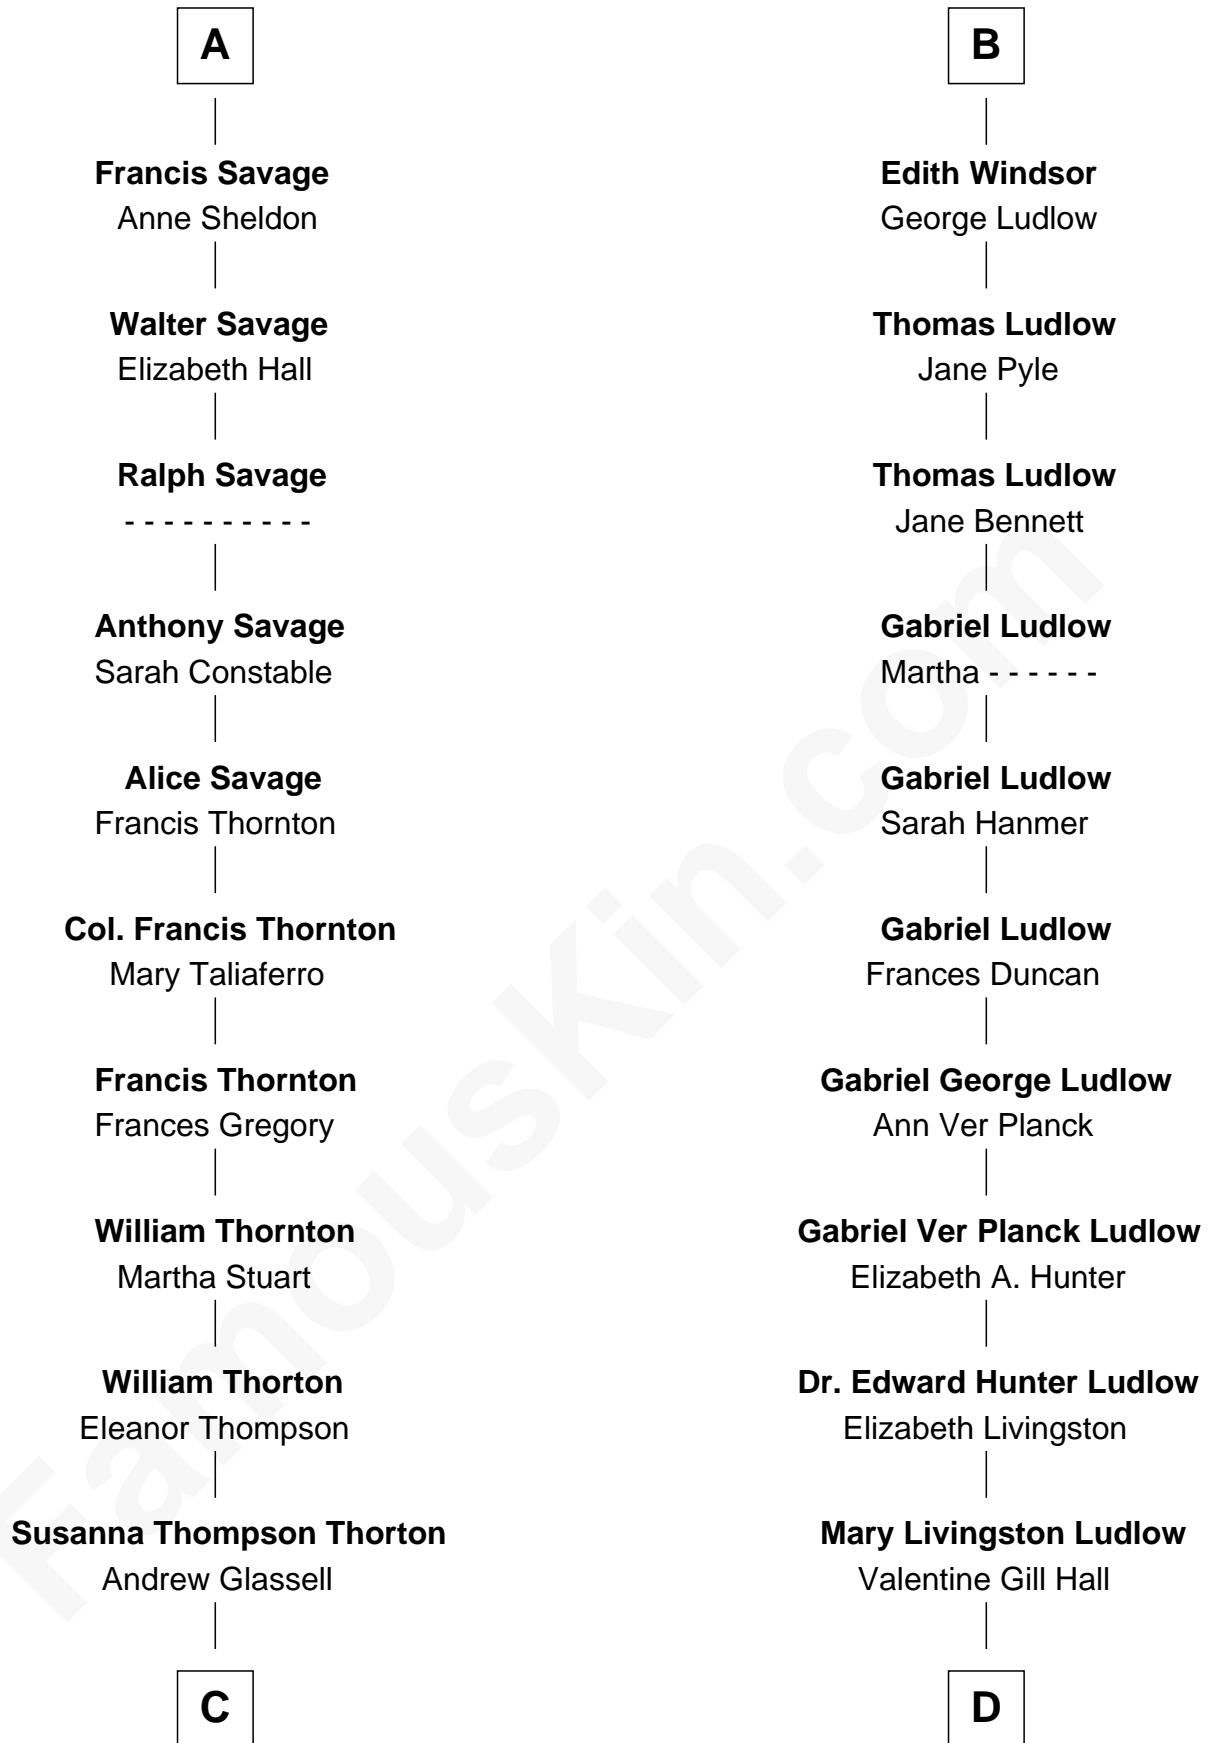

FamousKin.com
Relationship Chart of
General George S. Patton
U.S. Army - World War II

18th cousin 1 time removed of

Eleanor Roosevelt

First Lady of President Franklin D. Roosevelt

C

Susan Thornton Glassell

George Smith Patton

George Smith Patton

Ruth Wilson

General George S. Patton

U.S. Army - World War II

D

Anna Rebecca Hall

Elliott Roosevelt

Eleanor Roosevelt

First Lady of Franklin Roosevelt

FamousKin.com